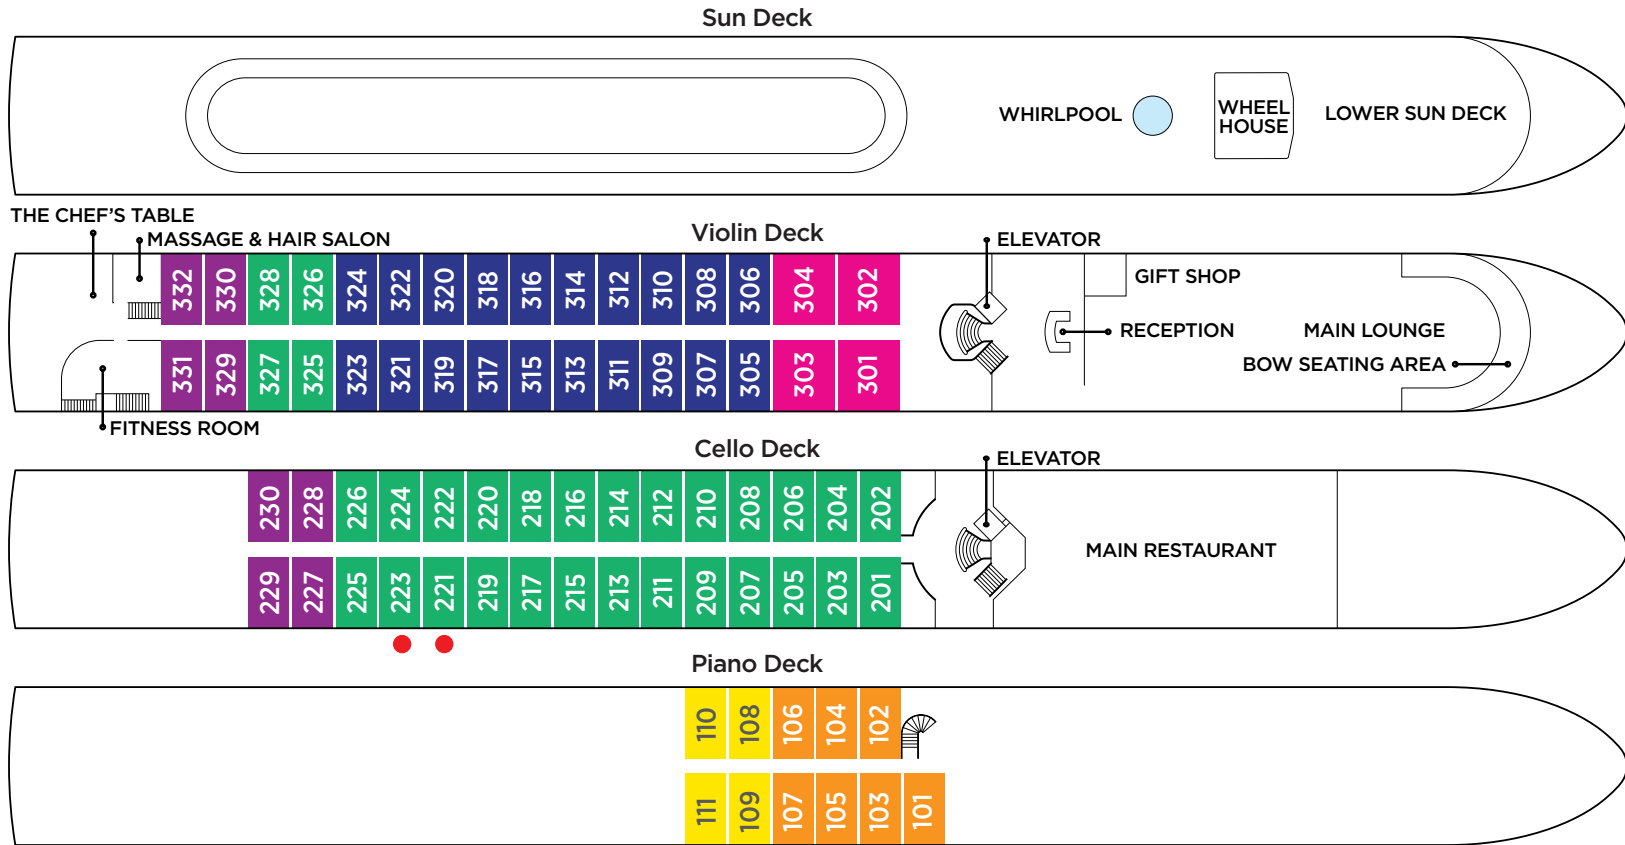

AMACELLO

Technical Data

Year Built: 2008
Length: 360 ft.
Width: 38 ft.
Crew: 45
Staterooms: 73
Passengers: 144
Registry: Switzerland

Elevator reaches Main Restaurant, Lobby/Main Lounge and staterooms on Violin and Cello Deck.

- Suite** Violin Deck/French Balcony - 255 sq. ft.
- Cat. A** Violin Deck/French Balcony - 170 sq. ft.
- Cat. B** Violin & Cello Deck/French Balcony - 170 sq. ft.
- Cat. C** Violin & Cello Deck/French Balcony - 170 sq. ft.
- Cat. D** Piano Deck/Fixed Windows - 170 sq. ft.
- Cat. E** Piano Deck/Fixed Window - 170 sq. ft.
- Single** Cello Deck/French Balcony - 140 sq. ft.

Stateroom layouts are not to scale.