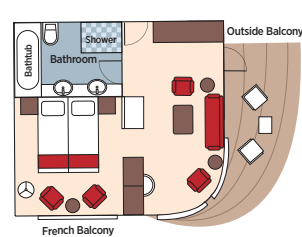

AMADALIA

Technical Data:

- ◆ Rebuilt: 2021
- ◆ Length: 236 ft.
- ◆ Width: 43 ft.
- ◆ Registry: Egypt
- ◆ Staterooms: 36
- ◆ Passengers: 72
- ◆ Crew: 62

Grand Suite	Lily Deck French & Outside Balcony - 430 sq. ft.
Deluxe Suite	Lotus Deck French Balcony & Small Outside Balcony (seats one) - 400 sq. ft.
Cat. SA Suite	Lily Deck French & Outside Balcony - 370 sq. ft.
Cat. SB Suite	Lotus Deck French & Outside Balcony - 370 sq. ft.
Cat. CA	Jasmine Deck French Balcony - 226 sq. ft.
Cat. CB	Lotus Deck French Balcony - 226 sq. ft.
Cat. E	Acacia Deck Fixed Window - 194 sq. ft.

●●●●● Staterooms separated by a dotted line become connected by request.

Sun Deck Pool

Lobby

Grand Suite (GS) 302

Grand Suite (GS) 301

Deluxe Suite (DS)

Suite (SA / SB)

Cat. CA / CB