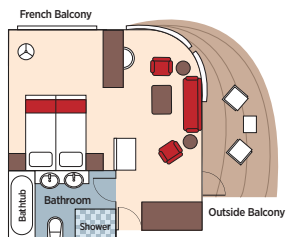

AMADALIA

Technical Data:

- ◆ Rebuilt: 2021
- ◆ Length: 236 ft.
- ◆ Width: 43 ft.
- ◆ Registry: Egypt
- ◆ Staterooms: 36
- ◆ Passengers: 72
- ◆ Crew: 62

Grand Suite	Lily Deck French & Outside Balcony - 430 sq. ft.
Deluxe Suite	Lotus Deck French Balcony & Small Outside Balcony (seats one) - 400 sq. ft.
Cat. SA Suite	Lily Deck French & Outside Balcony - 370 sq. ft.
Cat. SB Suite	Lotus Deck French & Outside Balcony - 370 sq. ft.
Cat. CA	Jasmine Deck French Balcony - 226 sq. ft.
Cat. CB	Lotus Deck French Balcony - 226 sq. ft.
Cat. E	Acacia Deck Fixed Window - 194 sq. ft.

●●●●● Staterooms separated by a dotted line become connected by request.

Sun Deck Pool

Lobby

Grand Suite (GS) 302

Grand Suite (GS) 301

Deluxe Suite (DS)

Suite (SA / SB)

Cat. CA / CB