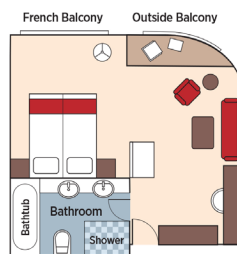

AMADALIA

Technical Data:

- ◆ Rebuilt: 2021
- ◆ Length: 236 ft.
- ◆ Width: 43 ft.
- ◆ Registry: Egypt
- ◆ Staterooms: 36
- ◆ Passengers: 72
- ◆ Crew: 62

Grand Suite	Lily Deck French & Outside Balcony - 430 sq. ft.
Deluxe Suite	Lotus Deck French Balcony & Small Outside Balcony (seats one) - 400 sq. ft.
Cat. SA Suite	Lily Deck French & Outside Balcony - 370 sq. ft.
Cat. SB Suite	Lotus Deck French & Outside Balcony - 370 sq. ft.
Cat. CA	Jasmine Deck French Balcony - 226 sq. ft.
Cat. CB	Lotus Deck French Balcony - 226 sq. ft.
Cat. E	Acacia Deck Fixed Window - 194 sq. ft.

●●●●● Staterooms separated by a dotted line become connected by request.

Sun Deck Pool

Lobby

Grand Suite (GS) 302

Grand Suite (GS) 301

Deluxe Suite (DS)

Suite (SA / SB)

Cat. CA / CB