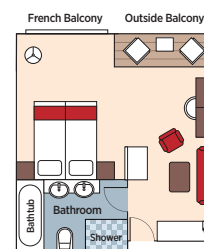

AMADALIA

Technical Data:

- ◆ Rebuilt: 2021
- ◆ Length: 236 ft.
- ◆ Width: 43 ft.
- ◆ Registry: Egypt
- ◆ Staterooms: 36
- ◆ Passengers: 72
- ◆ Crew: 62

Grand Suite	Lily Deck French & Outside Balcony - 430 sq. ft.
Deluxe Suite	Lotus Deck French Balcony & Small Outside Balcony (seats one) - 400 sq. ft.
Cat. SA Suite	Lily Deck French & Outside Balcony - 370 sq. ft.
Cat. SB Suite	Lotus Deck French & Outside Balcony - 370 sq. ft.
Cat. CA	Jasmine Deck French Balcony - 226 sq. ft.
Cat. CB	Lotus Deck French Balcony - 226 sq. ft.
Cat. E	Acacia Deck Fixed Window - 194 sq. ft.

●●●●● Staterooms separated by a dotted line become connected by request.

Sun Deck Pool

Lobby

Grand Suite (GS) 302

Grand Suite (GS) 301

Deluxe Suite (DS)

Suite (SA / SB)

Cat. CA / CB