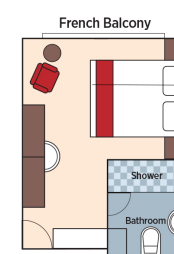

AMADALIA

Technical Data:

- ◆ Rebuilt: 2021
- ◆ Length: 236 ft.
- ◆ Width: 43 ft.
- ◆ Registry: Egypt
- ◆ Staterooms: 36
- ◆ Passengers: 72
- ◆ Crew: 62

Grand Suite	Lily Deck French & Outside Balcony - 430 sq. ft.
Deluxe Suite	Lotus Deck French Balcony & Small Outside Balcony (seats one) - 400 sq. ft.
Cat. SA Suite	Lily Deck French & Outside Balcony - 370 sq. ft.
Cat. SB Suite	Lotus Deck French & Outside Balcony - 370 sq. ft.
Cat. CA	Jasmine Deck French Balcony - 226 sq. ft.
Cat. CB	Lotus Deck French Balcony - 226 sq. ft.
Cat. E	Acacia Deck Fixed Window - 194 sq. ft.

●●●●● Staterooms separated by a dotted line become connected by request.

Sun Deck Pool

Lobby

Grand Suite (GS) 302

Grand Suite (GS) 301

Deluxe Suite (DS)

Suite (SA / SB)

Cat. CA / CB