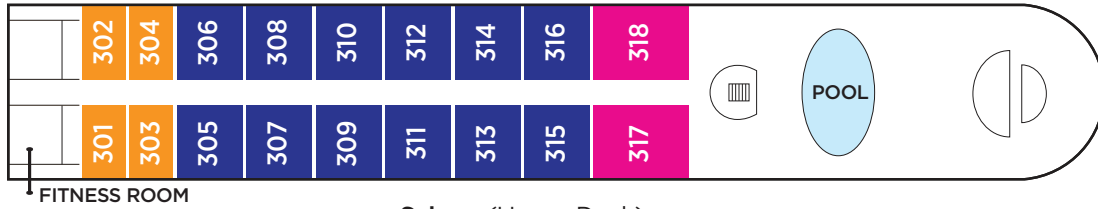

## Saigon (Upper Deck)

## Technical Data

**Built:** 2015  
**Length:** 302 ft.  
**Width:** 46 ft.  
**Crew:** 52  
**Staterooms:** 62  
**Passengers:** 124  
**Registry:** Vietnam

- Lux. Suite** Sadec Deck / French & Outside Balcony - 502 sq. ft.
- Suite** Sadec Deck / French & Outside Balcony - 366 sq. ft.
- Cat. A** Saigon Deck / French & Outside Balcony - 251 sq. ft.
- Cat. B** Sadec, Saigon & Tonle Deck/ French & Outside Balcony - 251 sq. ft.
- Cat. C** Saigon & Tonle Deck / French & Outside Balcony - 251 sq. ft.