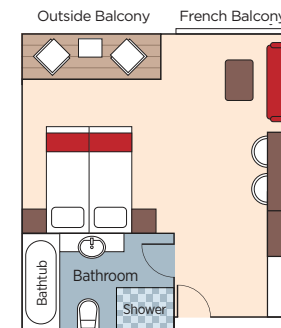

Category Suite