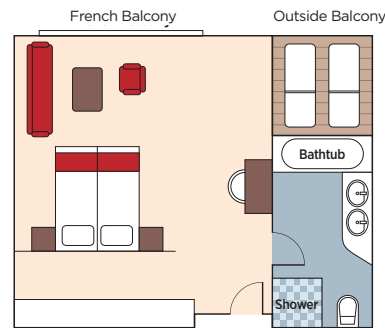

Category Luxury Suite