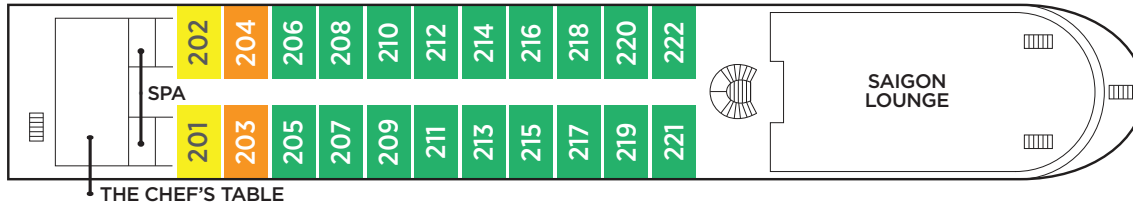

## Sadec (Sun Deck)

## Saigon (Upper Deck)

## Technical Data

**Built:** 2015  
**Length:** 302 ft.  
**Width:** 46 ft.  
**Crew:** 52  
**Staterooms:** 62  
**Passengers:** 124  
**Registry:** Vietnam

- Lux. Suite** Sadec Deck / French & Outside Balcony - 502 sq. ft.
- Suite** Sadec Deck / French & Outside Balcony - 366 sq. ft.
- Cat. A** Saigon Deck / French & Outside Balcony - 251 sq. ft.
- Cat. B** Sadec, Saigon & Tonle Deck/ French & Outside Balcony - 251 sq. ft.
- Cat. C** Saigon & Tonle Deck / French & Outside Balcony - 251 sq. ft.