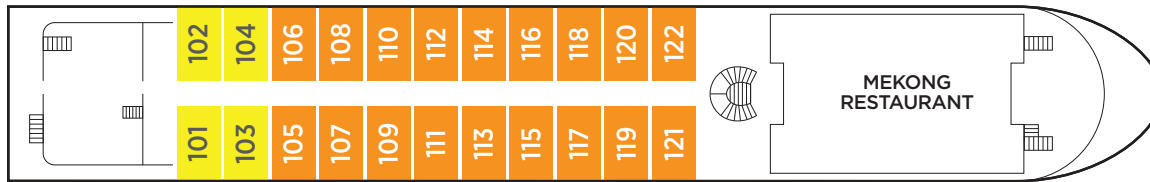

## Sadec (Sun Deck)

## Saigon (Upper Deck)

## Tonle (Main Deck)

## Technical Data

**Built:** 2015  
**Length:** 302 ft.  
**Width:** 46 ft.  
**Crew:** 52  
**Staterooms:** 62  
**Passengers:** 124  
**Registry:** Vietnam

- Lux. Suite** Sadec Deck / French & Outside Balcony - 502 sq. ft.
- Suite** Sadec Deck / French & Outside Balcony - 366 sq. ft.
- Cat. A** Saigon Deck / French & Outside Balcony - 251 sq. ft.
- Cat. B** Sadec, Saigon & Tonle Deck/ French & Outside Balcony - 251 sq. ft.
- Cat. C** Saigon & Tonle Deck / French & Outside Balcony - 251 sq. ft.