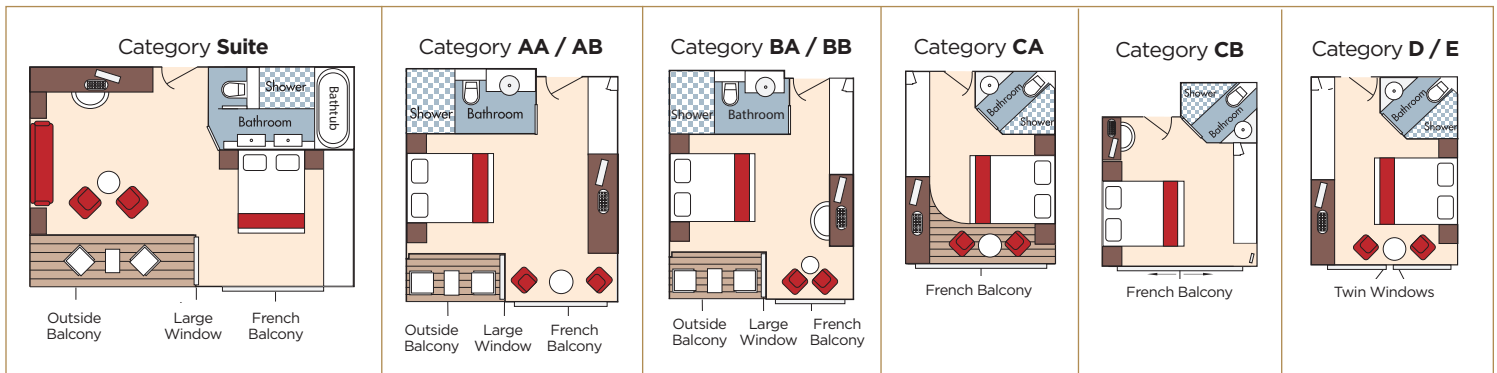

AMALEA, AMAVIOLA, AMASTELLA

Technical Data

Length: 443 ft.
 Width: 38 ft.
 Crew: 51
 Staterooms: 78
 Passengers: 156
 Registry: Switzerland

Category	Deck / Stateroom / Size
Suite	Violin / French & Outside Balcony / 350 sq. ft.
AA	Violin / French & Outside Balcony / 235 sq. ft.
AB	Cello / French & Outside Balcony / 235 sq. ft.
BA	Violin / French & Outside Balcony / 210 sq. ft.
BB	Cello / French & Outside Balcony / 210 sq. ft.

Category	Deck / Stateroom / Size
CA	Violin & Cello / French Balcony / 170 sq. ft.
CB	Violin / French Balcony / 155 sq. ft.
D	Piano / Fixed Windows / 160 sq. ft.
E	Piano / Fixed Windows / 160 sq. ft.

Elevator on *AmaLea* reaches the Violin, Cello and Piano Deck (does not reach the Sun Deck).
 Elevator on *AmaStella* and *AmaViola* reaches the Violin and Cello Deck (does not reach the Piano or Sun Deck).

••••• Staterooms can become connecting by request ▲ Up to triple occupancy ■ Up to quadruple occupancy

Stateroom Layouts

Note: Stateroom layouts are not to scale. Staterooms 201 & 202 are slightly modified