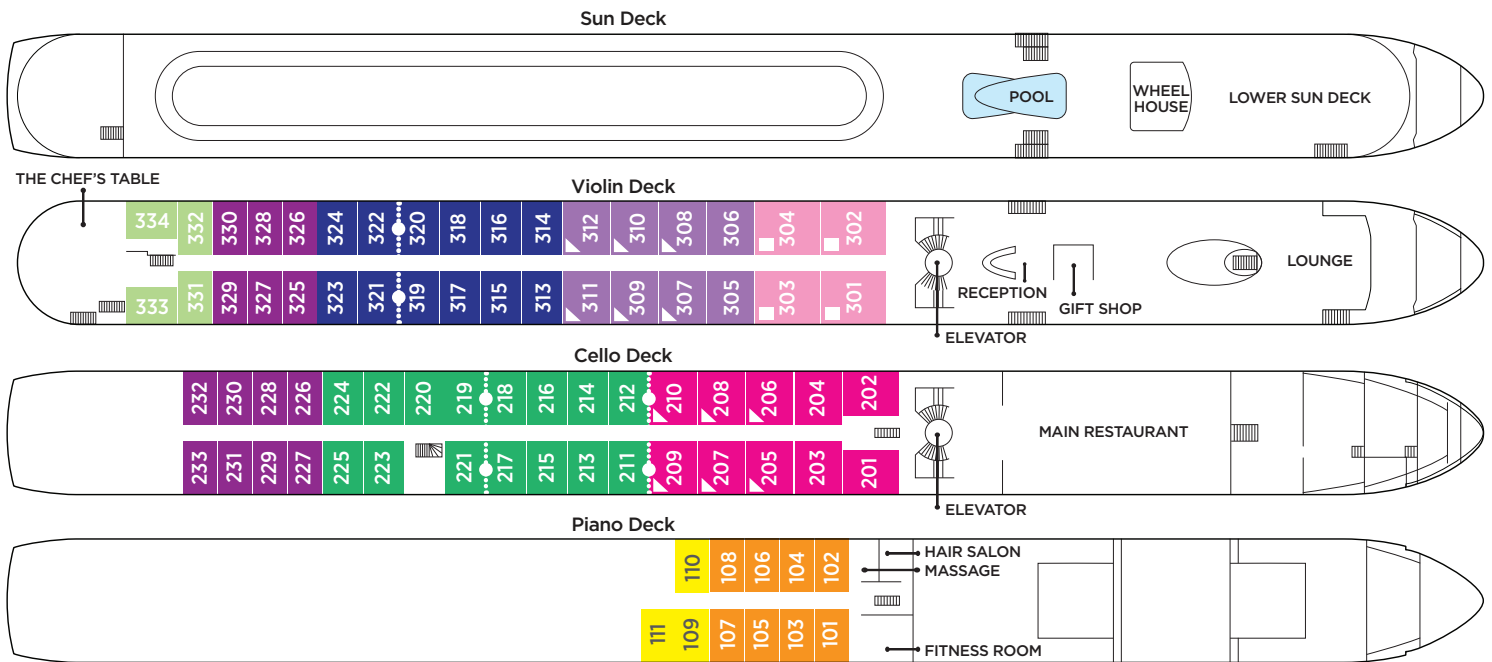

AMALEA, AMAVIOLA, AMASTELLA

Technical Data

Length: 443 ft.
 Width: 38 ft.
 Crew: 51
 Staterooms: 78
 Passengers: 156
 Registry: Switzerland

Category	Deck / Stateroom / Size
Suite	Violin / French & Outside Balcony / 350 sq. ft.
AA	Violin / French & Outside Balcony / 235 sq. ft.
AB	Cello / French & Outside Balcony / 235 sq. ft.
BA	Violin / French & Outside Balcony / 210 sq. ft.
BB	Cello / French & Outside Balcony / 210 sq. ft.

Category	Deck / Stateroom / Size
CA	Violin & Cello / French Balcony / 170 sq. ft.
CB	Violin / French Balcony / 155 sq. ft.
D	Piano / Fixed Windows / 160 sq. ft.
E	Piano / Fixed Windows / 160 sq. ft.

Elevator on *AmaLea* reaches the Violin, Cello and Piano Deck (does not reach the Sun Deck).
 Elevator on *AmaStella* and *AmaViola* reaches the Violin and Cello Deck (does not reach the Piano or Sun Deck).

••••• Staterooms can become connecting by request ▲ Up to triple occupancy ■ Up to quadruple occupancy

Stateroom Layouts

Note: Stateroom layouts are not to scale. Staterooms 201 & 202 are slightly modified