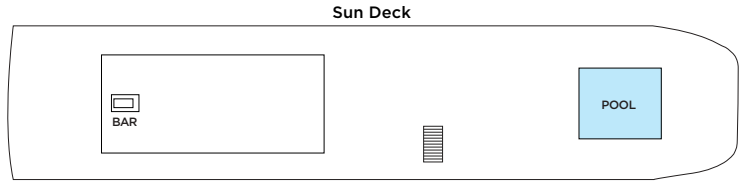

Technical Data

- ◆ Built: 2024
- ◆ Length: 236 ft.
- ◆ Width: 47.6 ft.
- ◆ Staterooms: 41
- ◆ Passengers: 82
- ◆ Crew: 65
- ◆ Registry: Egypt

Deck Plan

Owners Suite	Lily Deck French & Outside Balcony - 522 sq. ft.
Grand Suite	Jasmine Deck French & Outside Balcony - 430 sq. ft.
Luxury Suite	Lily Deck French & Outside Balcony - 430 sq. ft.
Cat. CA	Jasmine Deck French Balcony - 215 sq. ft.
Cat. CB	Lotus Deck French Balcony - 215 sq. ft.
Cat. E	Acacia Deck Fixed Window - 215 sq. ft.

Stateroom Layout