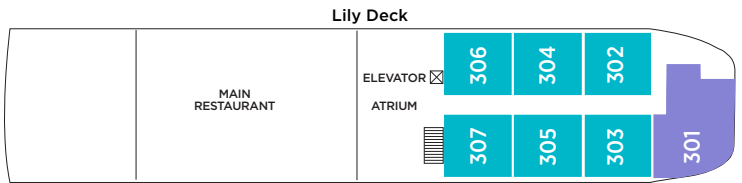

Technical Data

- ◆ Built: 2024
- ◆ Length: 236 ft.
- ◆ Width: 47.6 ft.
- ◆ Staterooms: 41
- ◆ Passengers: 82
- ◆ Crew: 65
- ◆ Registry: Egypt

Deck Plan

Owners Suite	Lily Deck French & Outside Balcony - 522 sq. ft.
Grand Suite	Jasmine Deck French & Outside Balcony - 430 sq. ft.
Luxury Suite	Lily Deck French & Outside Balcony - 430 sq. ft.
Cat. CA	Jasmine Deck French Balcony - 215 sq. ft.
Cat. CB	Lotus Deck French Balcony - 215 sq. ft.
Cat. E	Acacia Deck Fixed Window - 215 sq. ft.

Stateroom Layout