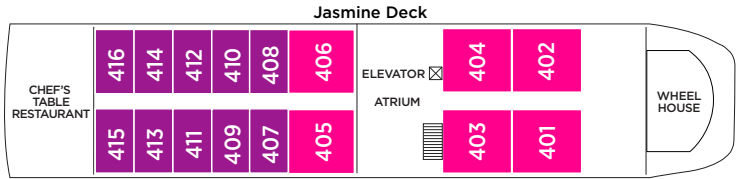

Technical Data

- ◆ Built: 2024
- ◆ Length: 236 ft.
- ◆ Width: 47.6 ft.
- ◆ Staterooms: 41
- ◆ Passengers: 82
- ◆ Crew: 65
- ◆ Registry: Egypt

Deck Plan

Owners Suite	Lily Deck French & Outside Balcony - 522 sq. ft.
Grand Suite	Jasmine Deck French & Outside Balcony - 430 sq. ft.
Luxury Suite	Lily Deck French & Outside Balcony - 430 sq. ft.
Cat. CA	Jasmine Deck French Balcony - 215 sq. ft.
Cat. CB	Lotus Deck French Balcony - 215 sq. ft.
Cat. E	Acacia Deck Fixed Window - 215 sq. ft.

Stateroom Layout