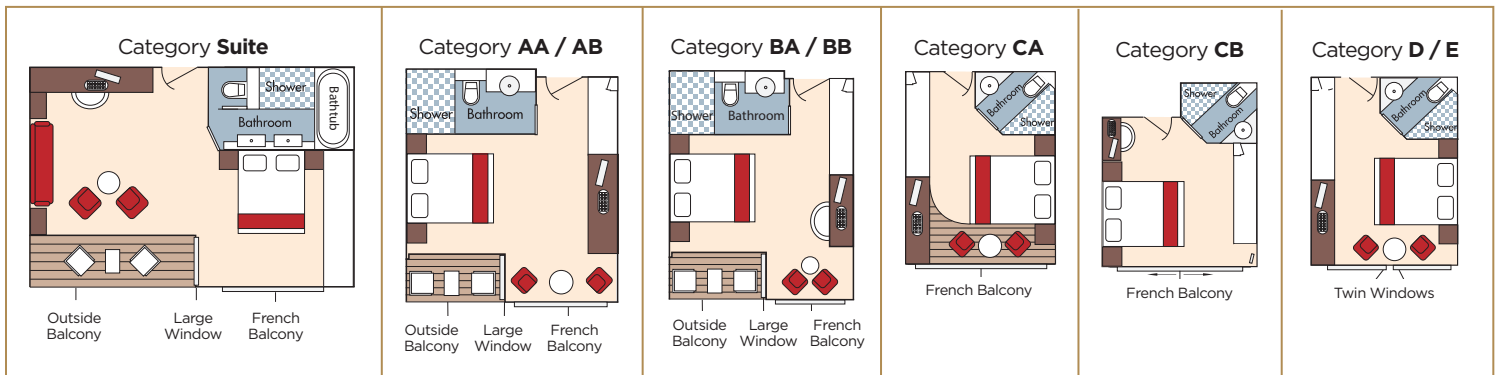

AMALUCIA

Technical Data

Length: 443 ft.
Width: 38 ft.
Crew: 51
Staterooms: 76
Passengers: 152
Registry: Switzerland

Category	Deck / Stateroom / Size
Suite	Violin / French & Outside Balcony / 350 sq. ft.
AA	Violin / French & Outside Balcony / 235 sq. ft.
AB	Cello / French & Outside Balcony / 235 sq. ft.
BA	Violin / French & Outside Balcony / 210 sq. ft.
BB	Cello / French & Outside Balcony / 210 sq. ft.

Category	Deck / Stateroom / Size
CA	Violin & Cello / French Balcony / 170 sq. ft.
CB	Violin / French Balcony / 155 sq. ft.
D	Piano / Fixed Windows / 160 sq. ft.
E	Piano / Fixed Windows / 160 sq. ft.

Elevator reaches the Violin, Cello and Piano Deck (does not reach the Sun Deck).

⋯●⋯ Staterooms can become connecting by request
 ▲ Up to triple occupancy
 ■ Up to quadruple occupancy

Stateroom Layouts

Note: Stateroom layouts are not to scale. Staterooms 201 & 202 are slightly modified