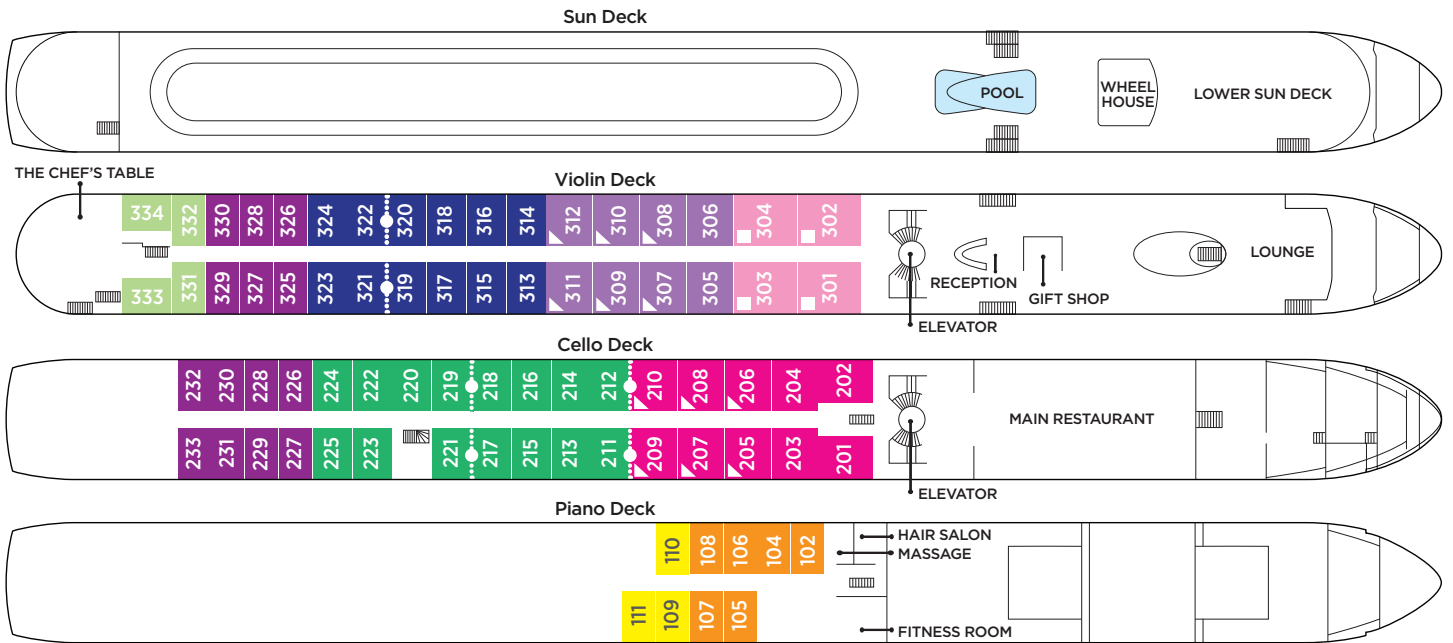

AMALUCIA

Technical Data

Length: 443 ft.
Width: 38 ft.
Crew: 51
Staterooms: 76
Passengers: 152
Registry: Switzerland

Category	Deck / Stateroom / Size
Suite	Violin / French & Outside Balcony / 350 sq. ft.
AA	Violin / French & Outside Balcony / 235 sq. ft.
AB	Cello / French & Outside Balcony / 235 sq. ft.
BA	Violin / French & Outside Balcony / 210 sq. ft.
BB	Cello / French & Outside Balcony / 210 sq. ft.

Category	Deck / Stateroom / Size
CA	Violin & Cello / French Balcony / 170 sq. ft.
CB	Violin / French Balcony / 155 sq. ft.
D	Piano / Fixed Windows / 160 sq. ft.
E	Piano / Fixed Windows / 160 sq. ft.

Elevator reaches the Violin, Cello and Piano Deck (does not reach the Sun Deck).

⋯●⋯ Staterooms can become connecting by request
 ▲ Up to triple occupancy
 ■ Up to quadruple occupancy

Stateroom Layouts

Note: Stateroom layouts are not to scale. Staterooms 201 & 202 are slightly modified