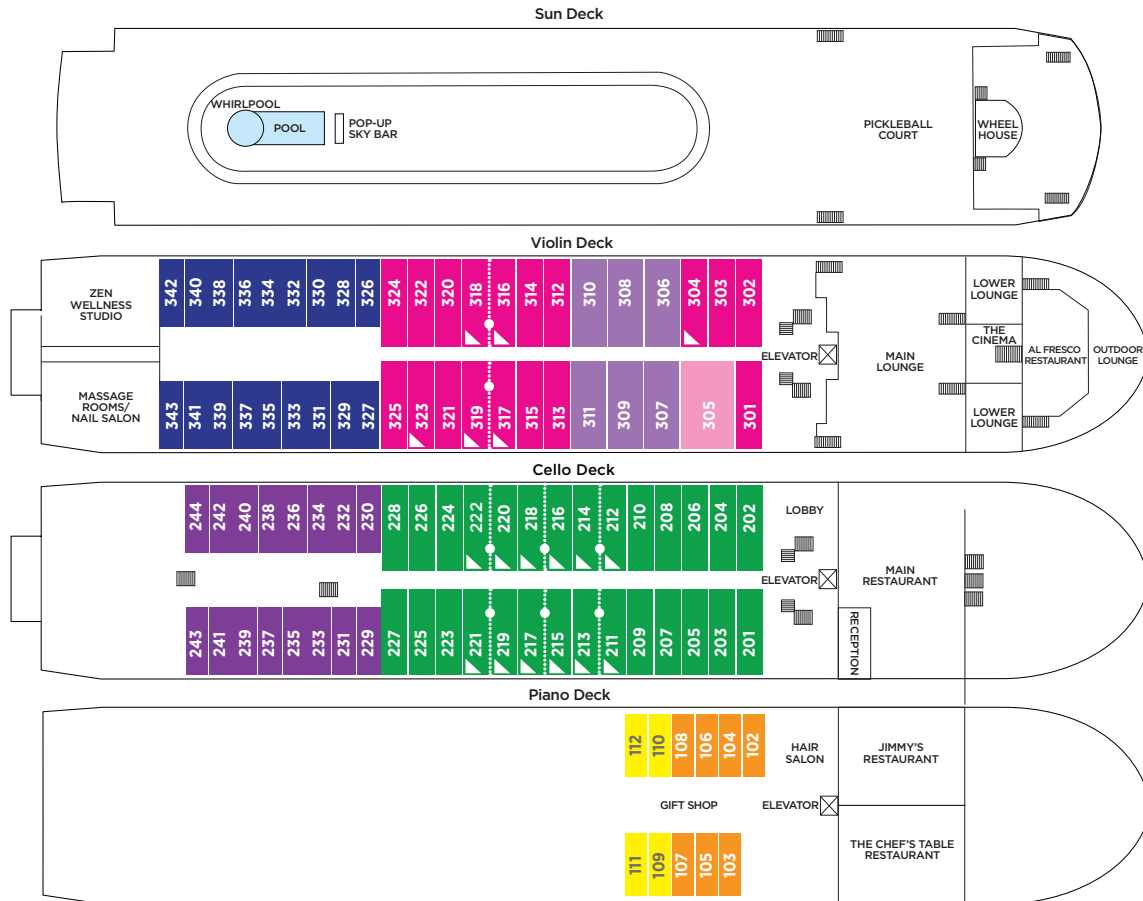

AMAMAGNA

Technical Data

- ◆ Length: 443 ft.
- ◆ Width: 72 ft.
- ◆ Staterooms: 98
- ◆ Passengers: 196
- ◆ Crew: 70
- ◆ Registry: Switzerland

Owners Suite
Grand Suite
Cat. SA
Cat. SB

- Violin Deck Outside Balcony - 710 sq. ft.
- Violin Deck Outside Balcony - 474 sq. ft.
- Violin Deck Outside Balcony - 355 sq. ft.
- Cello Deck Outside Balcony - 355 sq. ft.

Cat. AA
Cat. AB
Cat. D
Cat. E

- Violin Deck Outside Balcony - 252 sq. ft.
- Cello Deck Outside Balcony - 252 sq. ft.
- Piano Deck Fixed Windows - 205 sq. ft.
- Piano Deck Fixed Windows - 205 sq. ft.

..... Staterooms separated by a dotted line can become connected upon request
 ▲ Up to triple and quad occupancy

Note: Elevator reaches Violin Deck, Cello Deck and Piano Decks

Stateroom Layouts