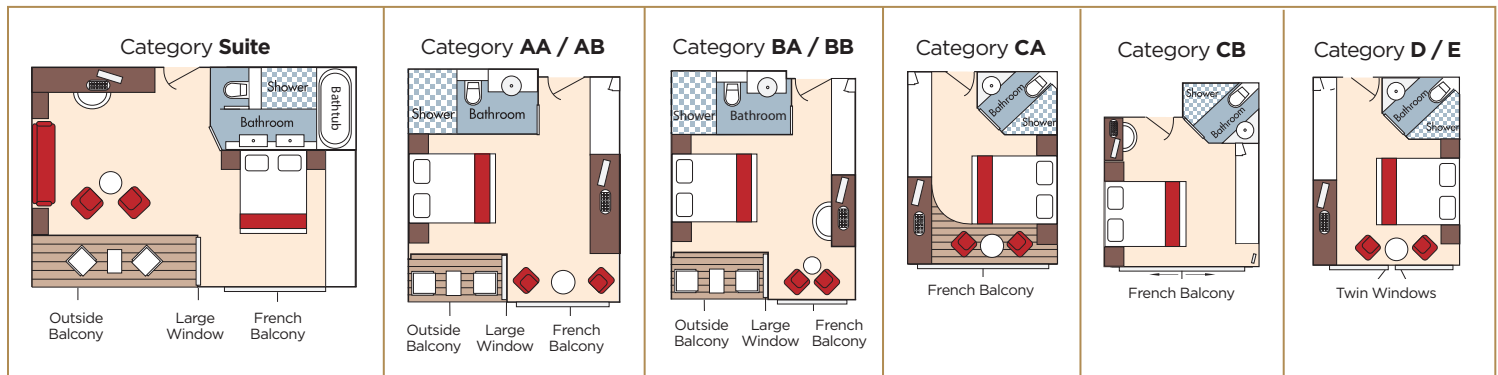

AMASIENA

Technical Data

Length: 443 ft.
 Width: 38 ft.
 Crew: 51
 Staterooms: 78
 Passengers: 156
 Registry: Switzerland

Category	Deck / Stateroom / Size
Suite	Violin / French & Outside Balcony / 350 sq. ft.
AA	Violin / French & Outside Balcony / 235 sq. ft.
AB	Cello / French & Outside Balcony / 235 sq. ft.
BA	Violin / French & Outside Balcony / 210 sq. ft.
BB	Cello / French & Outside Balcony / 210 sq. ft.

Category	Deck / Stateroom / Size
CA	Violin & Cello / French Balcony / 170 sq. ft.
CB	Violin / French Balcony / 155 sq. ft.
D	Piano / Fixed Windows / 160 sq. ft.
E	Piano / Fixed Windows / 160 sq. ft.

AmaSiena's elevator reaches Main Restaurant, Lobby/Main Lounge and staterooms on Violin, Cello and Piano Deck.

••••• Staterooms can become connecting by request ▲ Up to triple occupancy ■ Up to quadruple occupancy

Stateroom Layouts

Note: Stateroom layouts are not to scale. Staterooms 201 & 202 are slightly modified