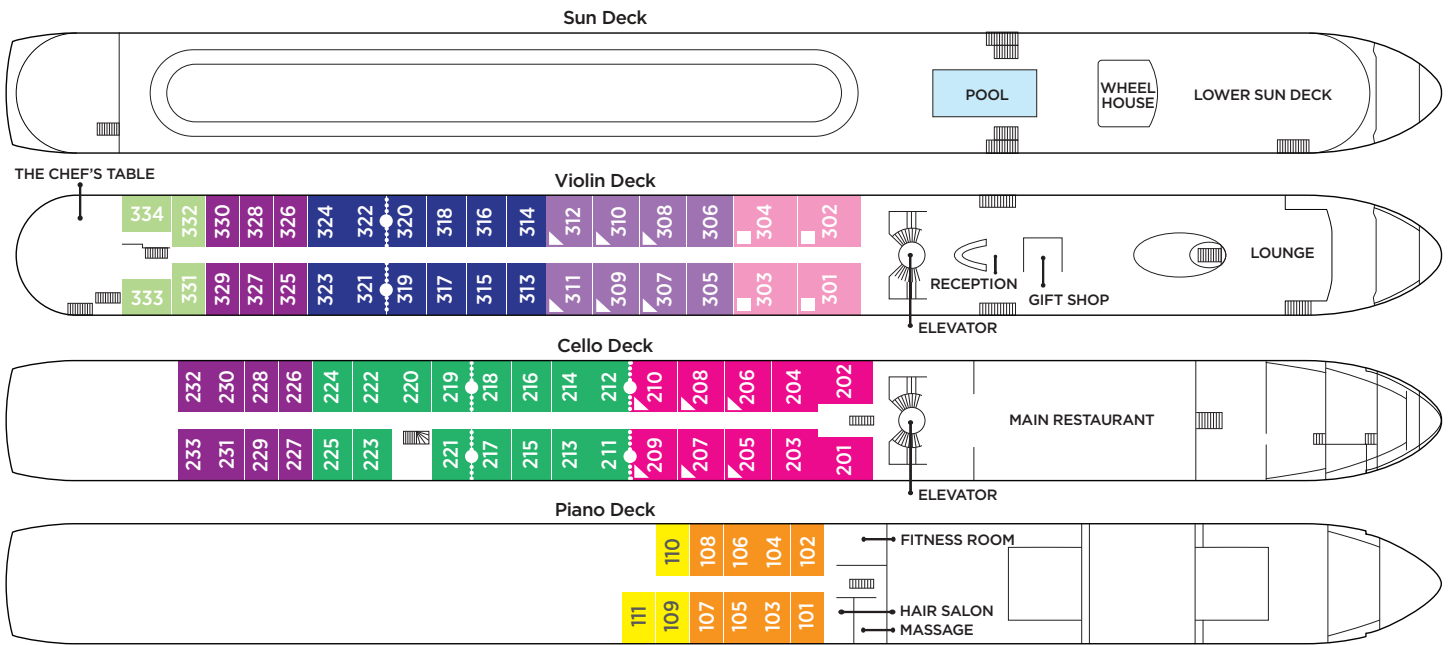

AMASIENA

Technical Data

Length: 443 ft.
 Width: 38 ft.
 Crew: 51
 Staterooms: 78
 Passengers: 156
 Registry: Switzerland

Category	Deck / Stateroom / Size
Suite	Violin / French & Outside Balcony / 350 sq. ft.
AA	Violin / French & Outside Balcony / 235 sq. ft.
AB	Cello / French & Outside Balcony / 235 sq. ft.
BA	Violin / French & Outside Balcony / 210 sq. ft.
BB	Cello / French & Outside Balcony / 210 sq. ft.

Category	Deck / Stateroom / Size
CA	Violin & Cello / French Balcony / 170 sq. ft.
CB	Violin / French Balcony / 155 sq. ft.
D	Piano / Fixed Windows / 160 sq. ft.
E	Piano / Fixed Windows / 160 sq. ft.

AmaSiena's elevator reaches Main Restaurant, Lobby/Main Lounge and staterooms on Violin, Cello and Piano Deck.

••••• Staterooms can become connecting by request ▲ Up to triple occupancy ■ Up to quadruple occupancy

Stateroom Layouts

Note: Stateroom layouts are not to scale. Staterooms 201 & 202 are slightly modified