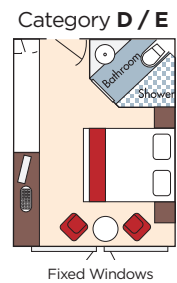

*Elevator reaches Main Restaurant, Lobby/Main Lounge and staterooms on Violin and Cello Deck.*

<b>Suite</b>	Violin Deck / French & Outside Balcony - 300 sq. ft.
<b>Cat. AA+</b>	Violin Deck / French & Outside Balcony - 290 sq. ft.
<b>Cat. AA</b>	Violin Deck / French & Outside Balcony - 235 sq. ft.
<b>Cat. AB</b>	Cello Deck / French & Outside Balcony - 235 sq. ft.
<b>Cat. BA</b>	Violin Deck / French & Outside Balcony - 210 sq. ft.
<b>Cat. BB</b>	Cello Deck / French & Outside Balcony - 210 sq. ft.
<b>Cat. C</b>	Violin & Cello Deck / French Balcony - 170 sq. ft.
<b>Cat. D</b>	Piano Deck / Fixed Windows - 160 sq. ft.
<b>Cat. E</b>	Piano Deck / Fixed Windows - 160 sq. ft.