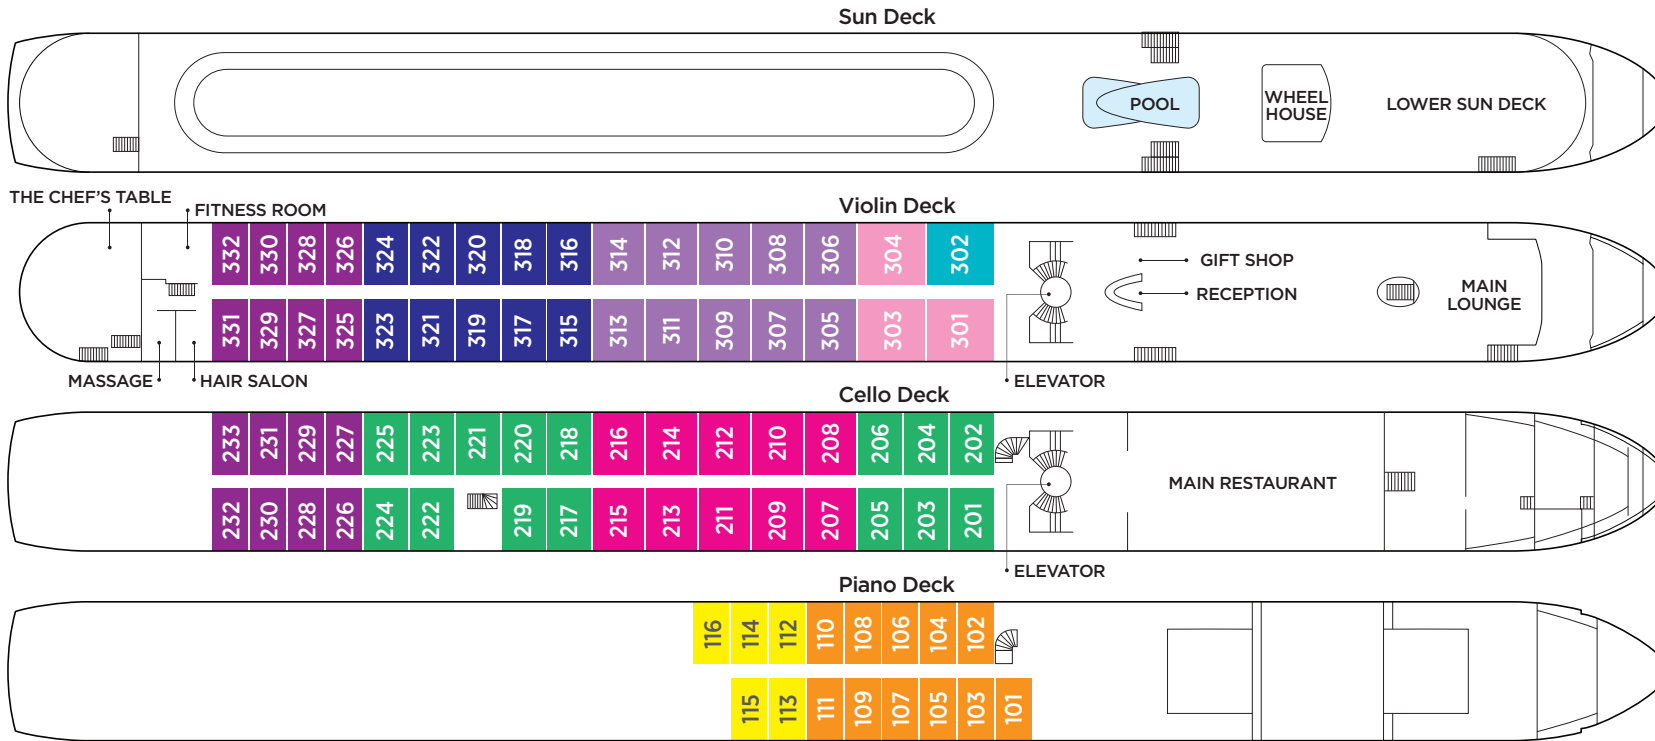

## Technical Data

**Year Built:**  
 AmaSonata 2014  
 AmaReina 2014  
 AmaPrima 2013  
 AmaCerto 2012  
**Length:** 443 ft.  
**Width:** 38 ft.  
**Crew:** 51  
**Staterooms:** 81  
**Passengers:** 162  
**Registry:** Switzerland

*Elevator reaches Main Restaurant, Lobby/Main Lounge and staterooms on Violin and Cello Deck.*

<b>Suite</b>	Violin Deck / French & Outside Balcony - 300 sq. ft.
<b>Cat. AA+</b>	Violin Deck / French & Outside Balcony - 290 sq. ft.
<b>Cat. AA</b>	Violin Deck / French & Outside Balcony - 235 sq. ft.
<b>Cat. AB</b>	Cello Deck / French & Outside Balcony - 235 sq. ft.
<b>Cat. BA</b>	Violin Deck / French & Outside Balcony - 210 sq. ft.
<b>Cat. BB</b>	Cello Deck / French & Outside Balcony - 210 sq. ft.
<b>Cat. C</b>	Violin & Cello Deck / French Balcony - 170 sq. ft.
<b>Cat. D</b>	Piano Deck / Fixed Windows - 160 sq. ft.
<b>Cat. E</b>	Piano Deck / Fixed Windows - 160 sq. ft.

*Note: Cat. AA+ slightly modified (i.e. no bathtub); refer to website for floorplan. Stateroom layouts are not to scale.*