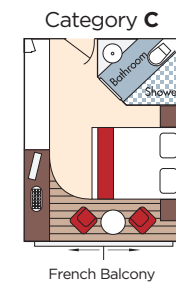

*Elevator reaches Main Restaurant, Lobby/Main Lounge and staterooms on Violin and Cello Deck.*

<b>Suite</b>	Violin Deck / French & Outside Balcony - 300 sq. ft.
<b>Cat. AA+</b>	Violin Deck / French & Outside Balcony - 290 sq. ft.
<b>Cat. AA</b>	Violin Deck / French & Outside Balcony - 235 sq. ft.
<b>Cat. AB</b>	Cello Deck / French & Outside Balcony - 235 sq. ft.
<b>Cat. BA</b>	Violin Deck / French & Outside Balcony - 210 sq. ft.
<b>Cat. BB</b>	Cello Deck / French & Outside Balcony - 210 sq. ft.
<b>Cat. C</b>	Violin & Cello Deck / French Balcony - 170 sq. ft.
<b>Cat. D</b>	Piano Deck / Fixed Windows - 160 sq. ft.
<b>Cat. E</b>	Piano Deck / Fixed Windows - 160 sq. ft.