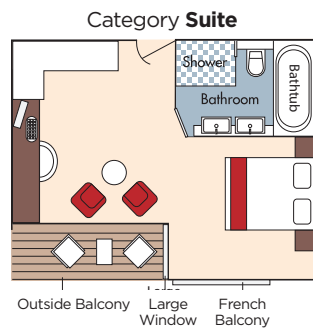

*Elevator reaches Main Restaurant, Lobby/Main Lounge and staterooms on Violin and Cello Deck.*

<b>Suite</b>	Violin Deck / French & Outside Balcony - 300 sq. ft.
<b>Cat. AA+</b>	Violin Deck / French & Outside Balcony - 290 sq. ft.
<b>Cat. AA</b>	Violin Deck / French & Outside Balcony - 235 sq. ft.
<b>Cat. AB</b>	Cello Deck / French & Outside Balcony - 235 sq. ft.
<b>Cat. BA</b>	Violin Deck / French & Outside Balcony - 210 sq. ft.
<b>Cat. BB</b>	Cello Deck / French & Outside Balcony - 210 sq. ft.
<b>Cat. C</b>	Violin & Cello Deck / French Balcony - 170 sq. ft.
<b>Cat. D</b>	Piano Deck / Fixed Windows - 160 sq. ft.
<b>Cat. E</b>	Piano Deck / Fixed Windows - 160 sq. ft.