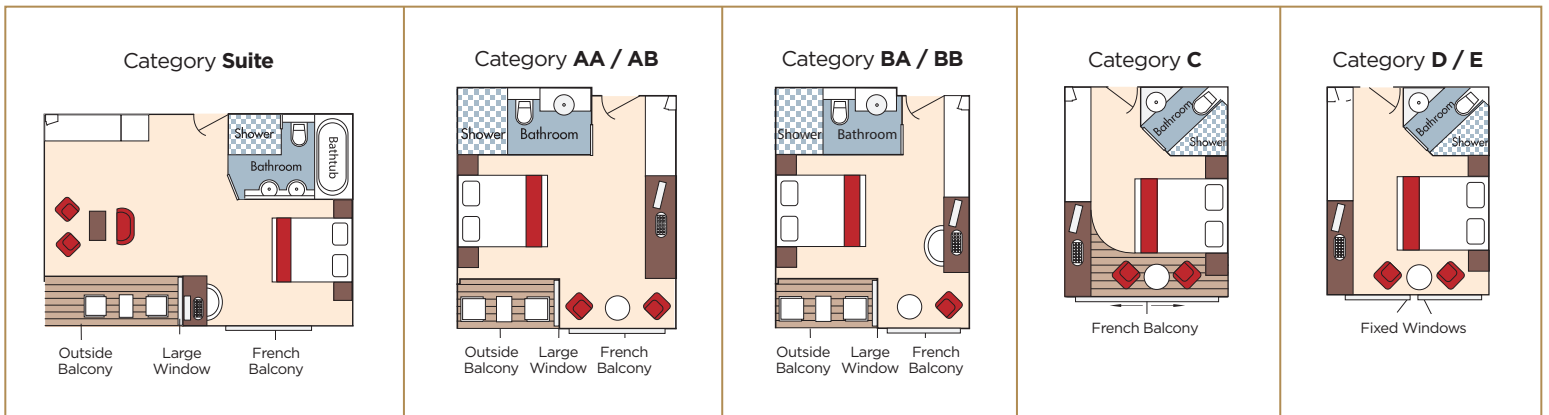

AMAVERDE & AMABELLA

Technical Data

Length: 443 ft.
 Width: 38 ft.
 Crew: 51
 Staterooms: 80
 Passengers: 160
 Registry: Switzerland

Deck Plan

Suite	Violin Deck / French & Outside Balcony - 350 sq. ft.
Cat. AA	Violin Deck / French & Outside Balcony - 235 sq. ft.
Cat. AB	Cello Deck / French & Outside Balcony - 235 sq. ft.
Cat. BA	Violin Deck / French & Outside Balcony - 210 sq. ft.
Cat. BB	Cello Deck / French & Outside Balcony - 210 sq. ft.
Cat. C	Violin & Cello Deck / French Balcony - 170 sq. ft.
Cat. D	Piano Deck / Fixed Windows - 170 sq. ft.
Cat. E	Piano Deck / Fixed Windows - 170 sq. ft.

Note: Suite 302 has a modified layout

Elevator does not reach the Sun Deck or Piano Deck

▲ Up to triple occupancy

Stateroom Layout

Stateroom layouts are not to scale.