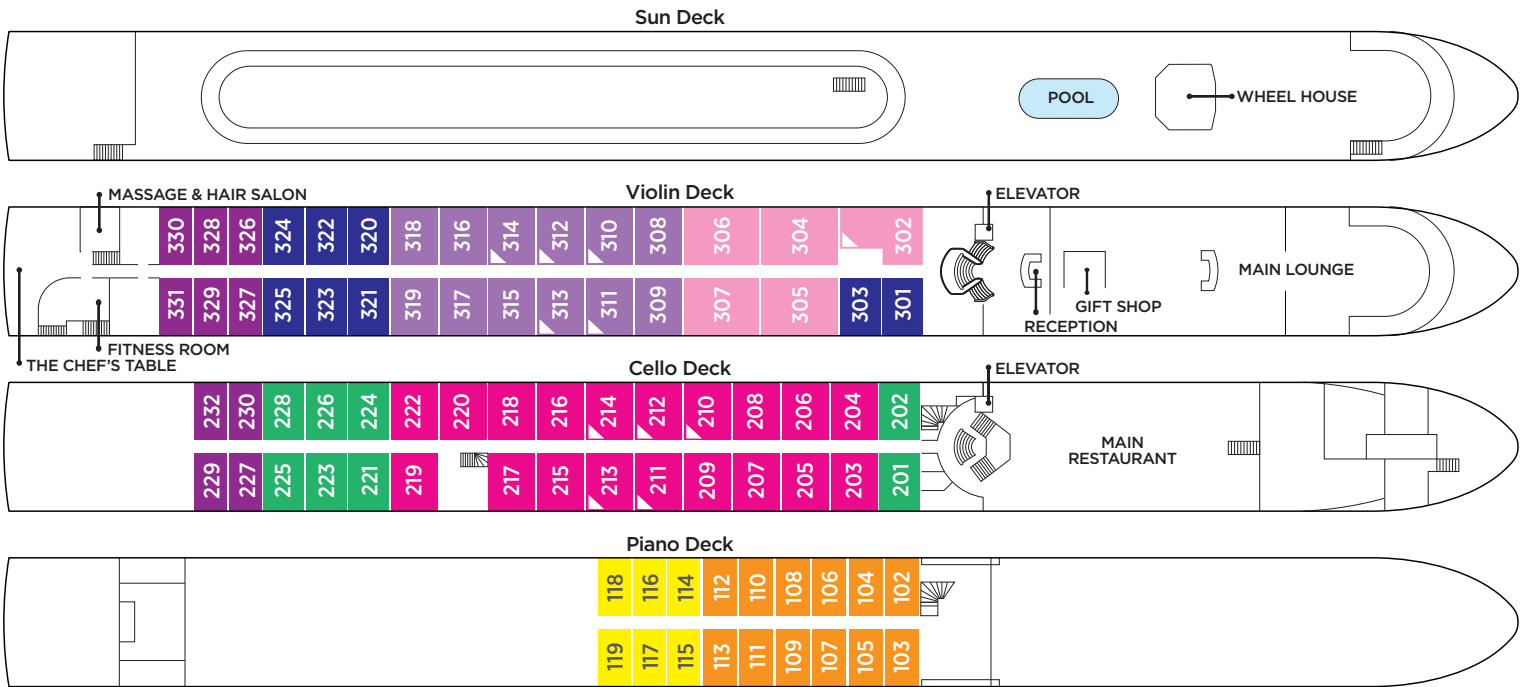

AMAVERDE & AMABELLA

Technical Data

Length: 443 ft.
 Width: 38 ft.
 Crew: 51
 Staterooms: 80
 Passengers: 160
 Registry: Switzerland

Deck Plan

Suite	Violin Deck / French & Outside Balcony - 350 sq. ft.
Cat. AA	Violin Deck / French & Outside Balcony - 235 sq. ft.
Cat. AB	Cello Deck / French & Outside Balcony - 235 sq. ft.
Cat. BA	Violin Deck / French & Outside Balcony - 210 sq. ft.
Cat. BB	Cello Deck / French & Outside Balcony - 210 sq. ft.
Cat. C	Violin & Cello Deck / French Balcony - 170 sq. ft.
Cat. D	Piano Deck / Fixed Windows - 170 sq. ft.
Cat. E	Piano Deck / Fixed Windows - 170 sq. ft.

Note: Suite 302 has a modified layout

Elevator does not reach the Sun Deck or Piano Deck

▲ Up to triple occupancy

Stateroom Layout

Stateroom layouts are not to scale.