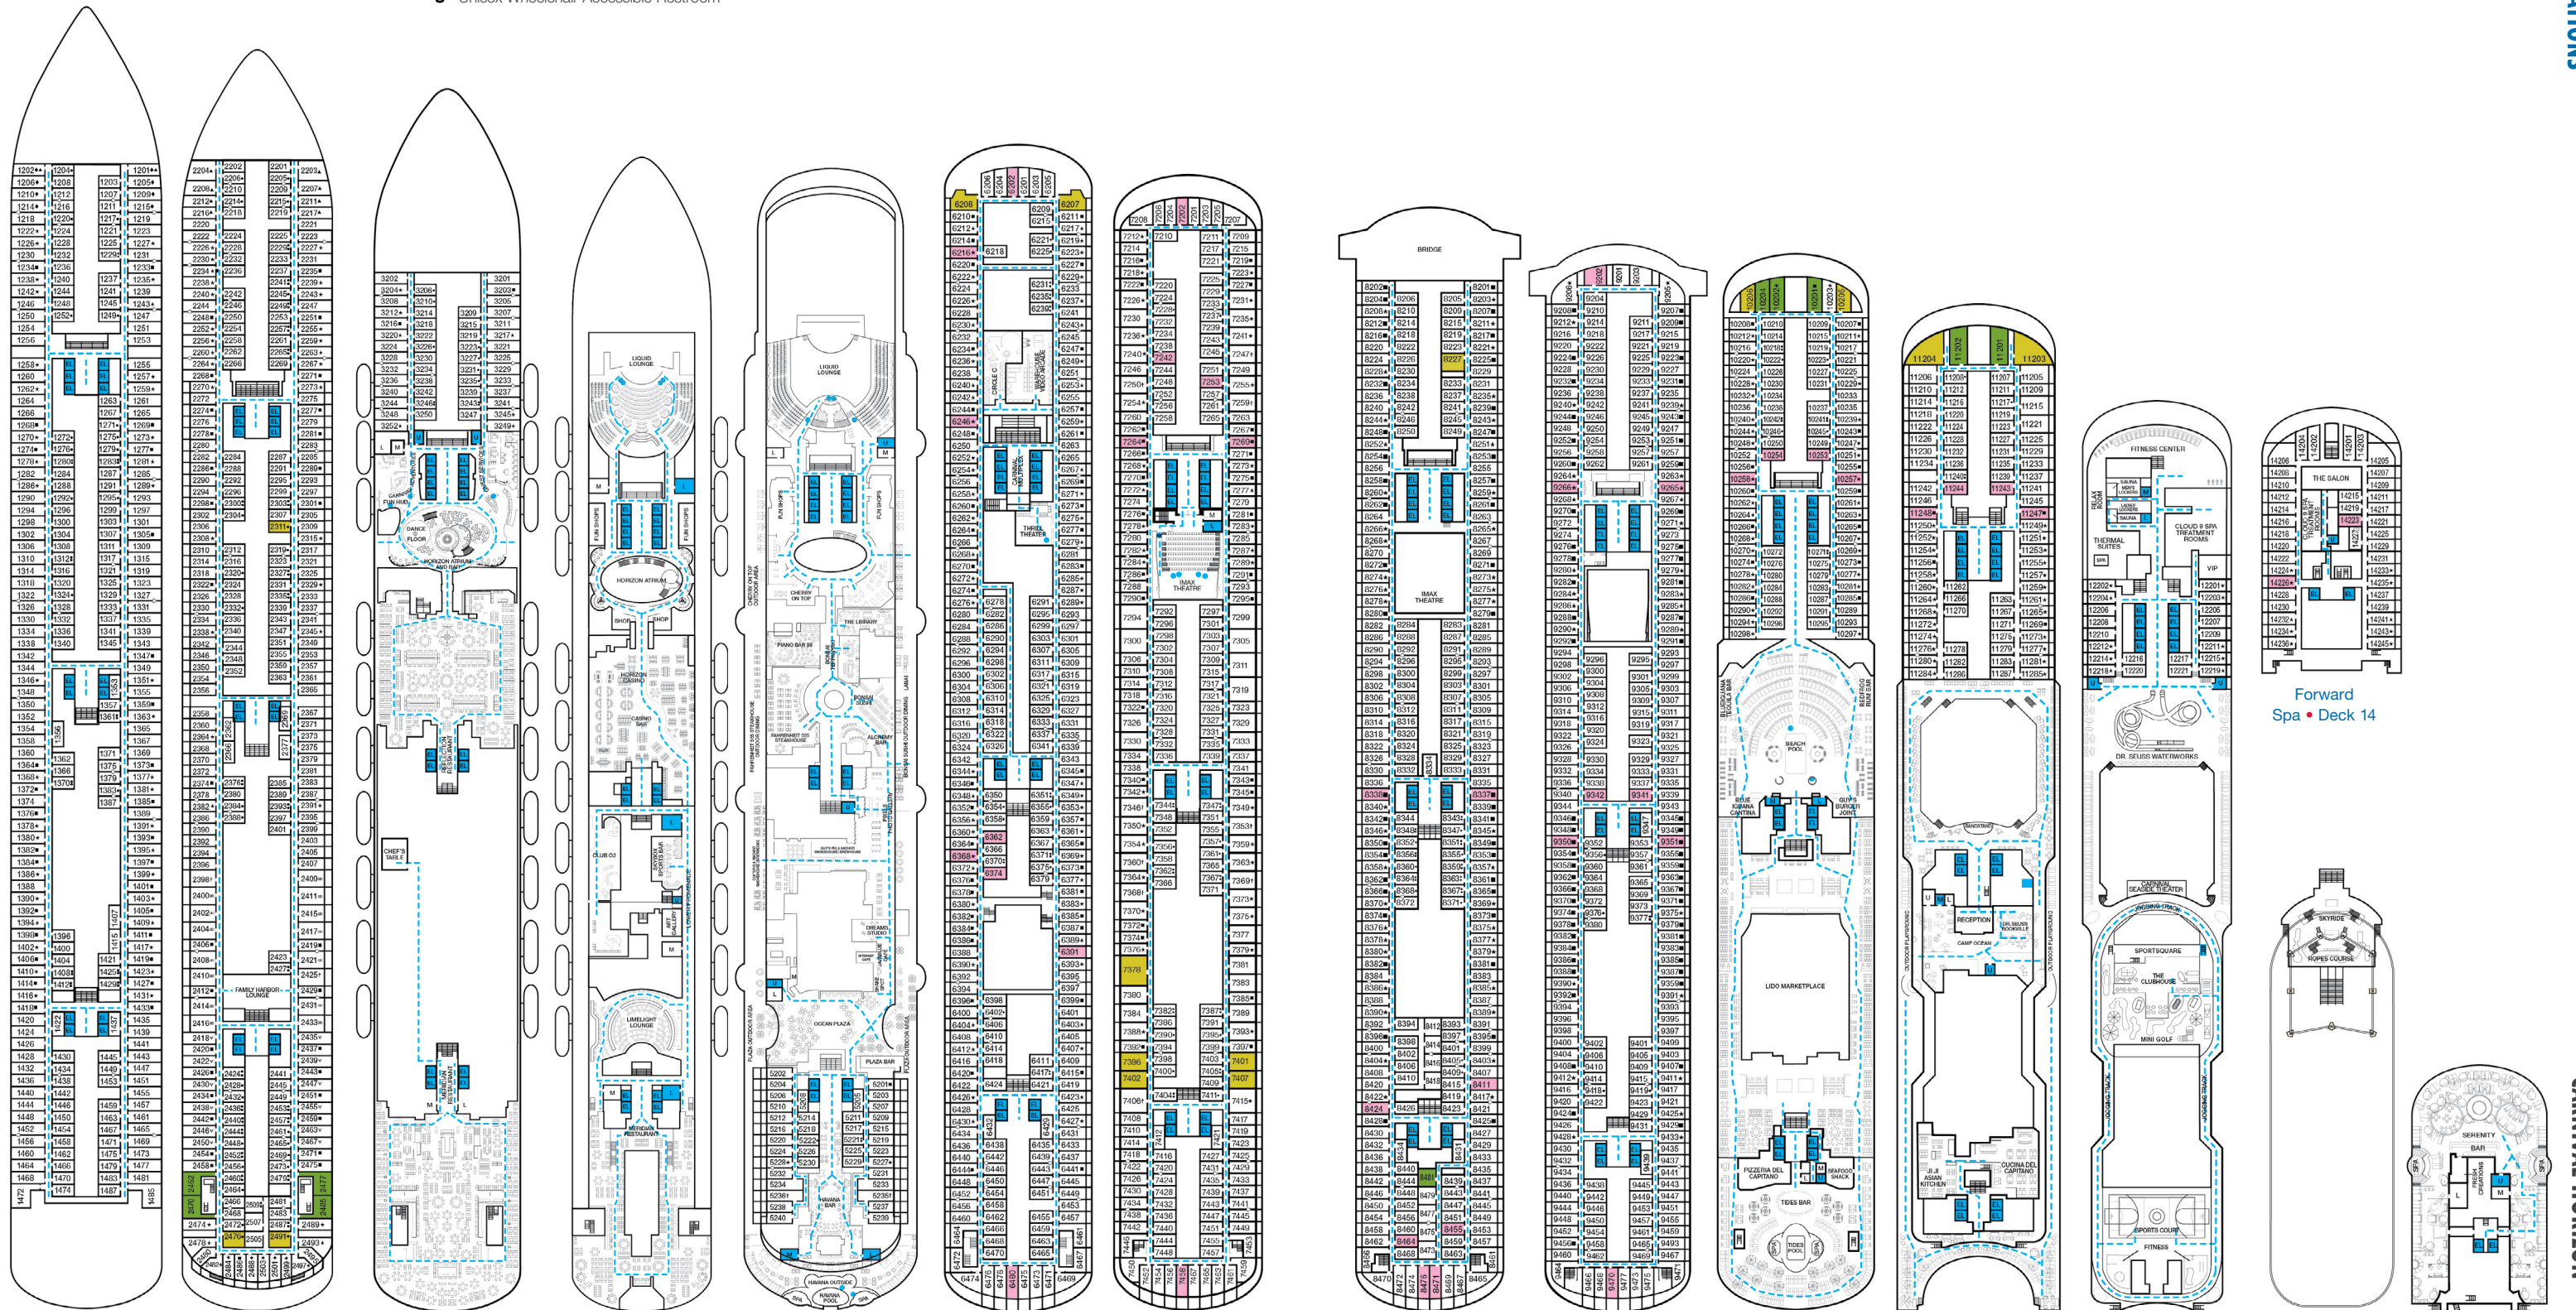

# CARNIVAL HORIZON.

## ACCOMMODATIONS SYMBOL LEGEND

- ▲ Twin Bed and Single Sofa Bed
- ★ 2 Twin Beds (convert to King) and Single Sofa Bed
- 2 Twin Beds (convert to King) and 1 Upper Pullman
- ⋮ 2 Twin Beds (convert to King) and 2 Upper Pullmans
- 2 Twin Beds (convert to King), Single Sofa Bed and 1 Upper Pullman
- † 2 Twin Beds (convert to King) and Double Sofa Bed
- ▼ 2 Twin Beds (convert to King), Single Sofa Bed and 2 Upper Pullmans. Beds do not convert to King when both Upper Pullmans in use.
- ∞ 2 Twin Beds (convert to King), Double Sofa Bed and 1 Upper Pullman
- ◆ Stateroom with 2 Porthole Windows
- ◁ Connecting Staterooms (ideal for families and groups of friends)
- \* Twin Beds do not convert to a King Bed.
- U Unisex Wheelchair Accessible Restroom

- 🚭 All accommodations are non-smoking.
- Accessible Routes including Ramps
- ♿ Restrooms, Elevators, Lifts and other Accessible Areas
- 🟡 Fully Accessible Staterooms (FAC)
- 🟢 Fully Accessible Staterooms – Single Side Approach (FAC-SSA)
- 🟣 Ambulatory Accessible Staterooms (AAC)

## DECK PLANS

Please contact Guest Access Services for specific ship accessibility features. You may also visit <http://www.carnival.com/about-carnival/special-needs.aspx>

Gross Tonnage: 133,500 Length: 1,055 feet Beam: 122 feet  
Cruising Speed: 18 Knots Guest Capacity: 3,960 (Double Occupancy)  
Total Staff: 1,450 Registry: Panama