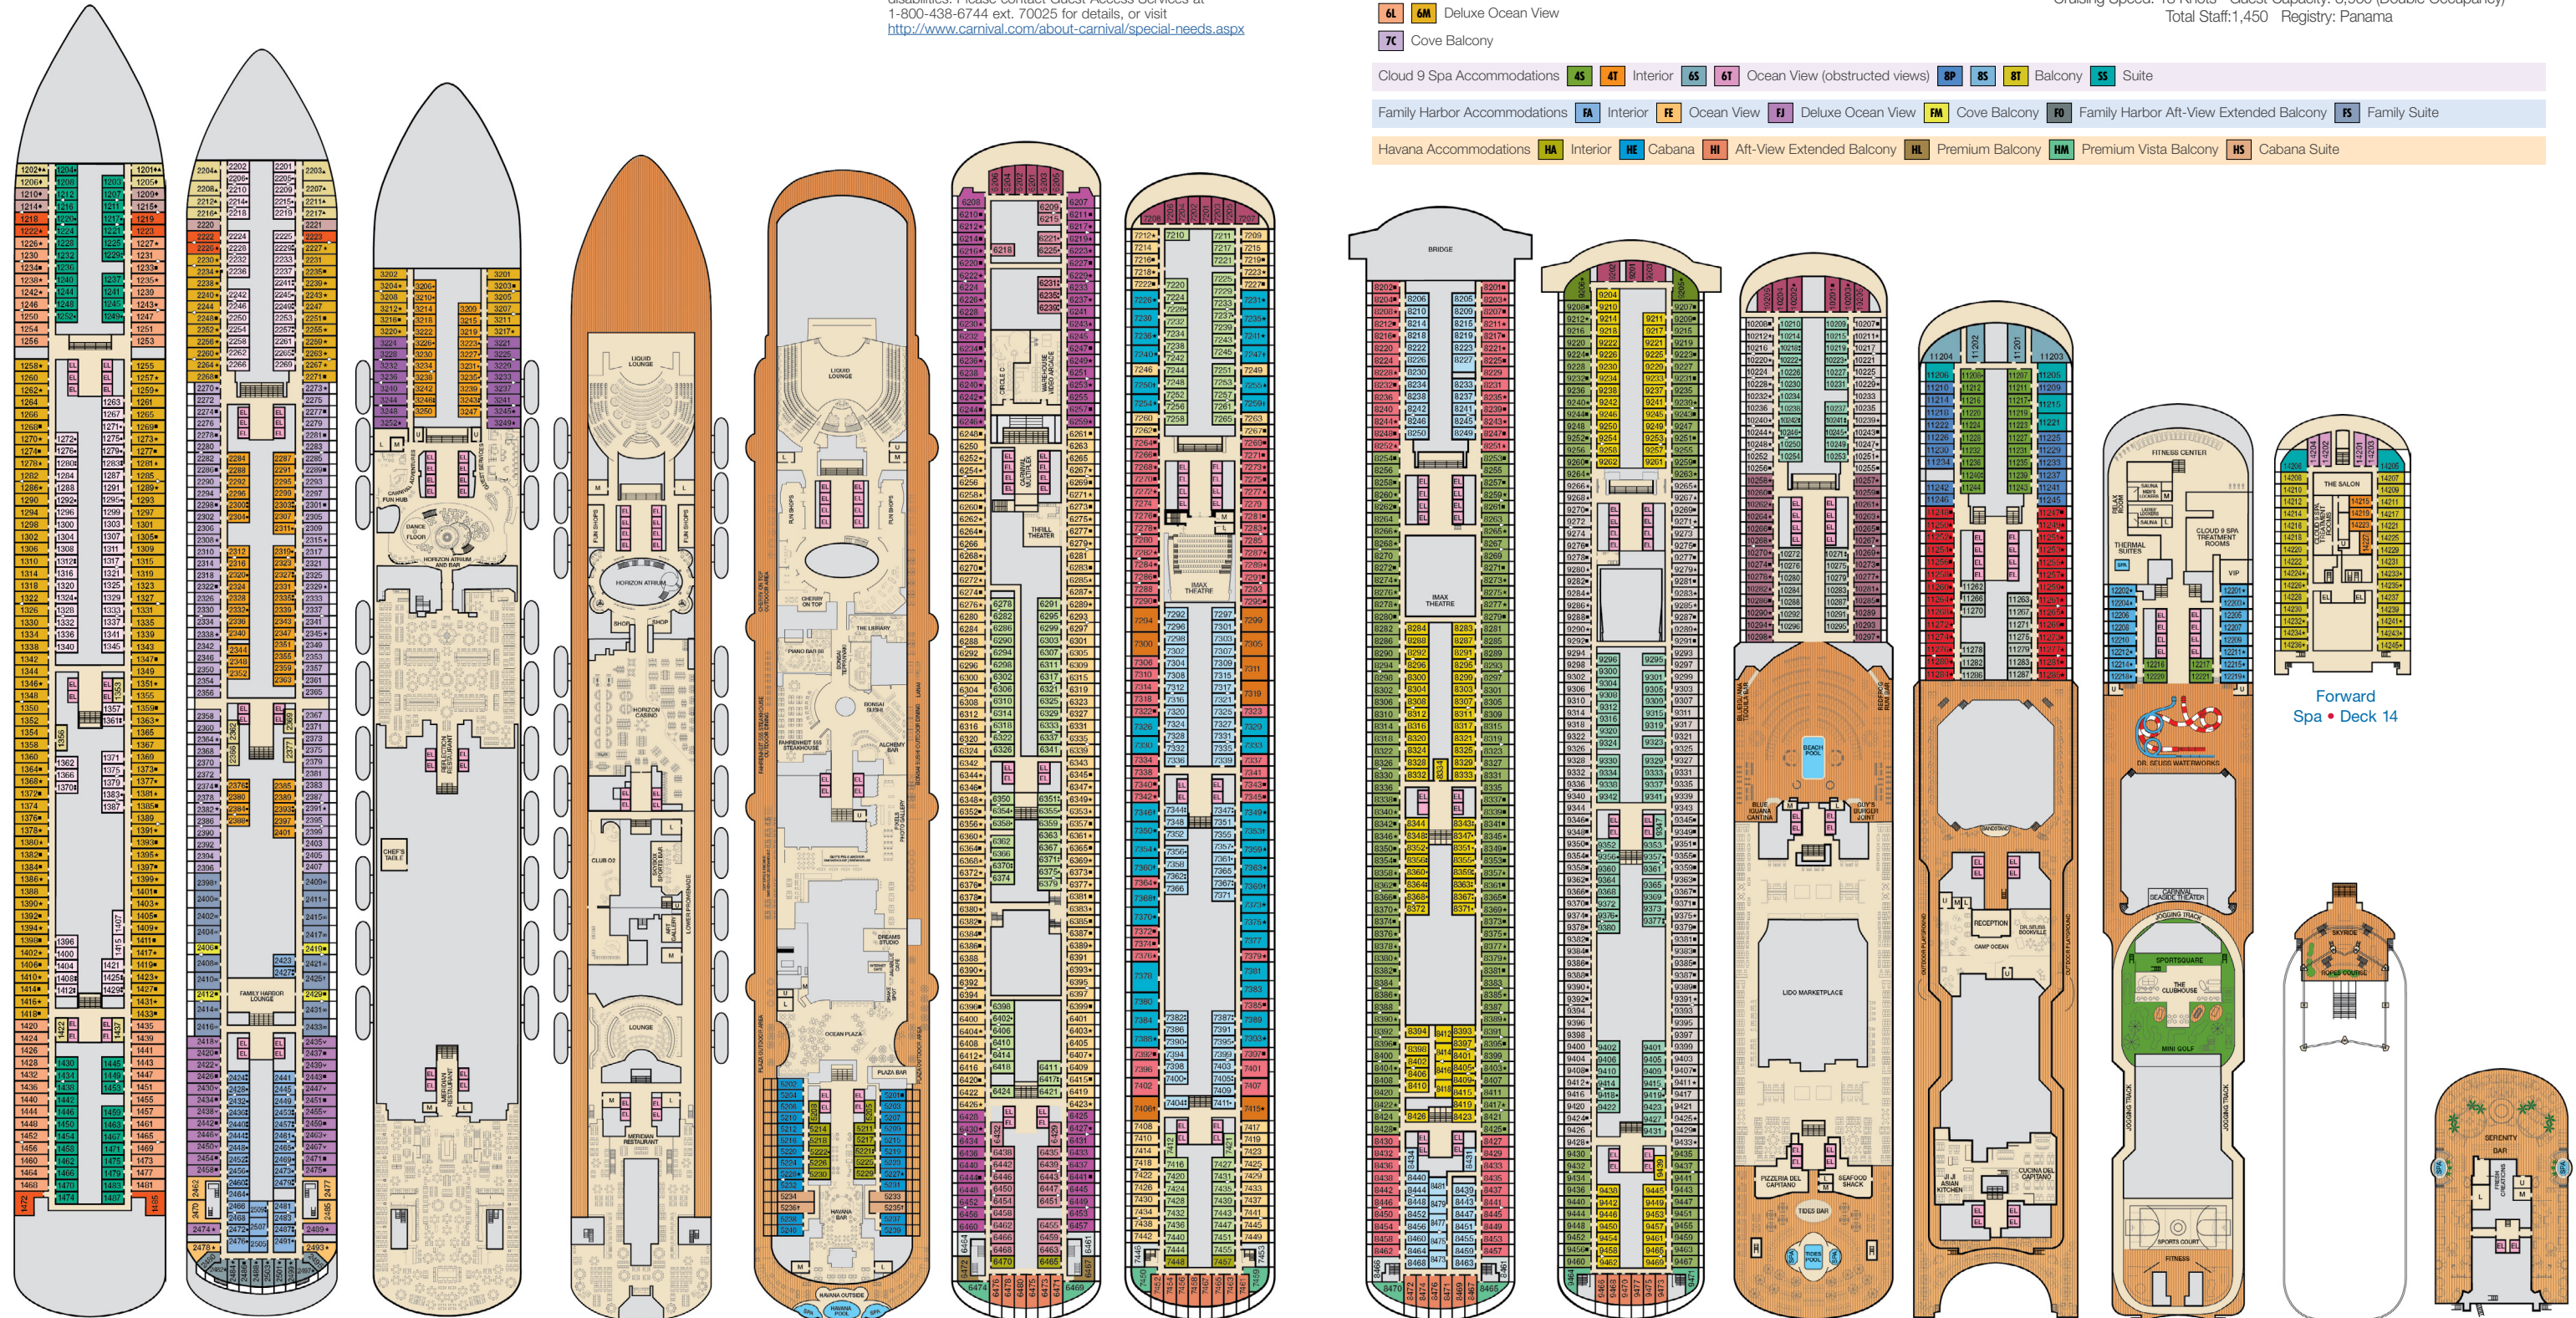

CATEGORIES

- 1A Interior Upper/Lower
- P1 Porthole
- 4A 4B 4C 4D 4E 4F 4G 4H 4I Interior
- 4J Interior with Picture Window (obstructed views)
- 6A 6B Ocean View
- 6L 6M Deluxe Ocean View
- 7C Cove Balcony
- 8A 8B 8C 8D 8E 8F 8G Balcony
- 9B Premium Balcony
- J5 Junior Suite
- O5 Ocean Suite
- G5 Grand Suite

- Cloud 9 Spa Accommodations 4S 4T Interior 6S 6T Ocean View (obstructed views) 8P 8S 8T Balcony SS Suite
- Family Harbor Accommodations FA Interior FE Ocean View FJ Deluxe Ocean View FM Cove Balcony FO Family Harbor Aft-View Extended Balcony FS Family Suite
- Havana Accommodations HA Interior HE Cabana HI Aft-View Extended Balcony HL Premium Balcony HM Premium Vista Balcony HS Cabana Suite

Gross Tonnage: 133,500 Length: 1,055 feet Beam: 122 feet  
Cruising Speed: 18 Knots Guest Capacity: 3,960 (Double Occupancy)  
Total Staff: 1,450 Registry: Panama

Deck 1 Deck 2 Lobby • Deck 3 Mezzanine • Deck 4 Promenade • Deck 5 Deck 6 Deck 7 Deck 8 Deck 9 Deck 10 Lido • Deck 10 Deck 11 Spa, WaterWorks & Sports • Deck 12 Aft Spa • Deck 14 Serenity • Deck 15

## DECK PLANS

Please contact Guest Access Services for specific ship accessibility features. You may also visit <http://www.carnival.com/about-carnival/special-needs.aspx>

Gross Tonnage: 133,500 Length: 1,055 feet Beam: 122 feet  
Cruising Speed: 18 Knots Guest Capacity: 3,960 (Double Occupancy)  
Total Staff: 1,450 Registry: Panama