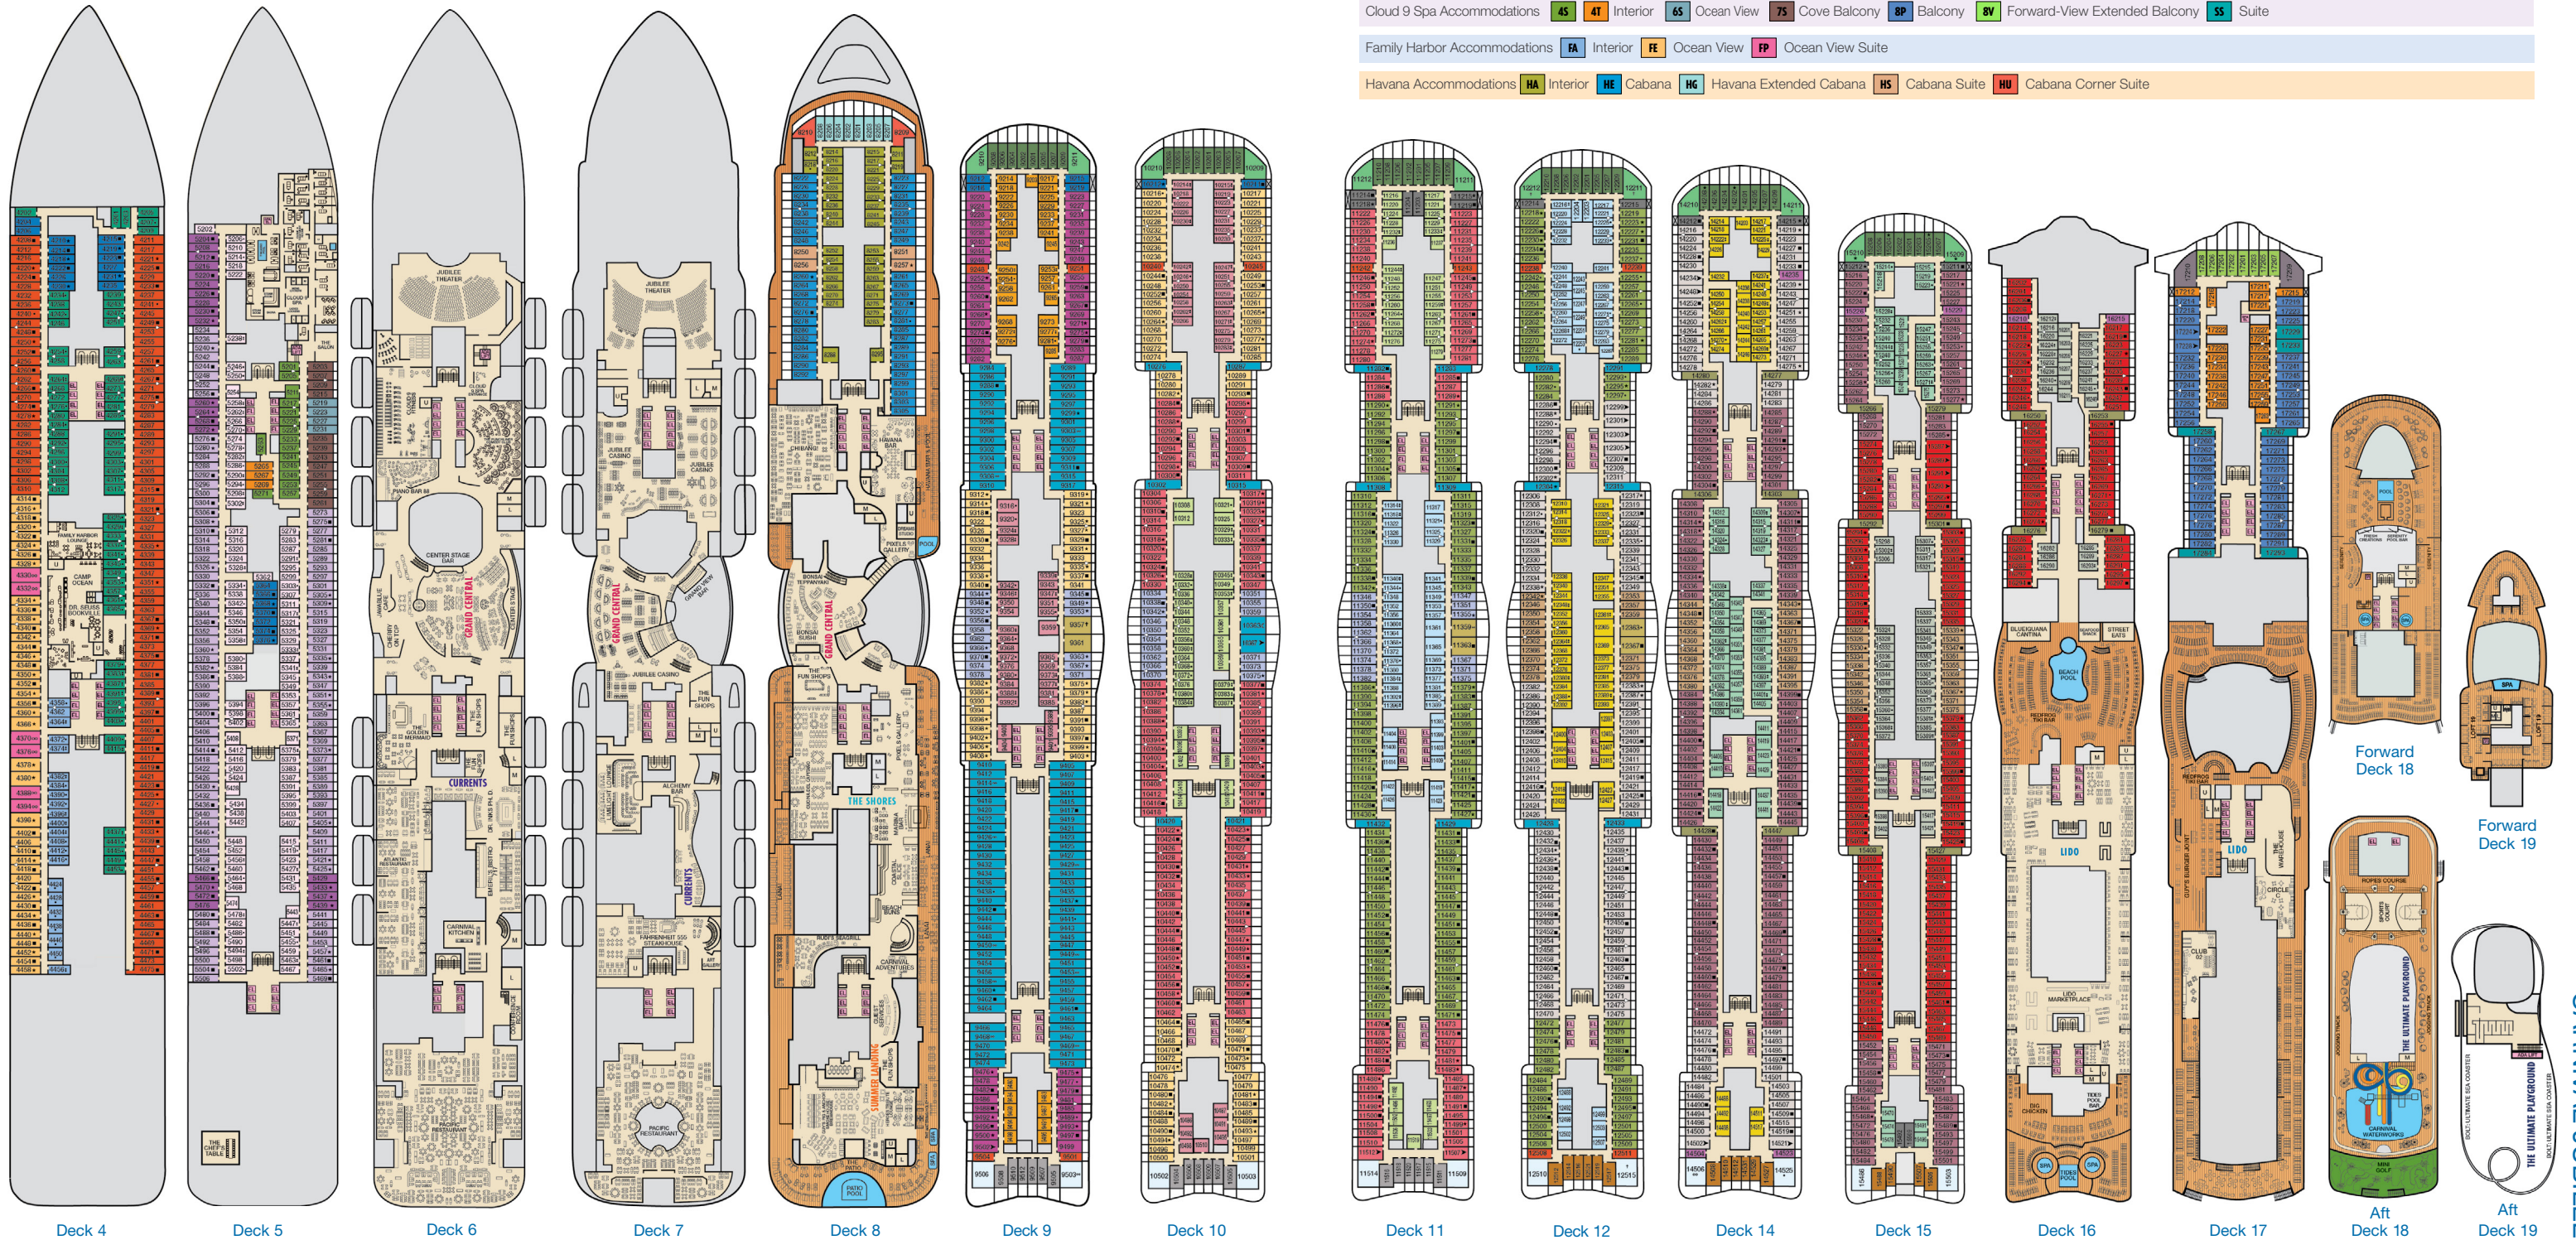

CATEGORIES

- 4A 4B 4C 4D 4E 4F 4G 4H 4I Interior
- 4N 4O Premium Interior
- 6A 6B Ocean View
- 7C Cove Balcony
- 7X 7Y Junior Balcony
- 8A 8B 8C 8D 8E 8F 8G Balcony
- 8J 8K Extended Balcony
- 8L Forward-View Extended Balcony
- 8M 8N Aft-View Extended Balcony
- 0S 0T Ocean Suite
- DS Carnival Excel Suite
- KS Carnival Excel Corner Suite
- LS Carnival Excel Aft Suite
- SV Carnival Excel Presidential Suite

Gross Tonnage: 183,521 Length: 1130 feet Beam: 137 feet
 Cruising Speed: 17 Knots Guest Capacity: 5,374 (Double Occupancy)
 Total Staff: 1,735 Registry: The Bahamas

Cloud 9 Spa Accommodations 4S 4T Interior 6S Ocean View 7S Cove Balcony 8P Balcony 8V Forward-View Extended Balcony SS Suite

Family Harbor Accommodations FA Interior FE Ocean View FP Ocean View Suite

Havana Accommodations HA Interior HE Cabana HG Havana Extended Cabana HS Cabana Suite HU Cabana Corner Suite

ACCOMMODATIONS SYMBOL LEGEND

Spa accommodations include private access, special amenities and priority reservations at the Cloud 9 Spa.

Gross Tonnage: 183,521 Length: 1130 feet Beam: 137 feet
 Cruising Speed: 17 Knots Guest Capacity: 5,374 (Double Occupancy)
 Total Staff: 1,735 Registry: The Bahamas