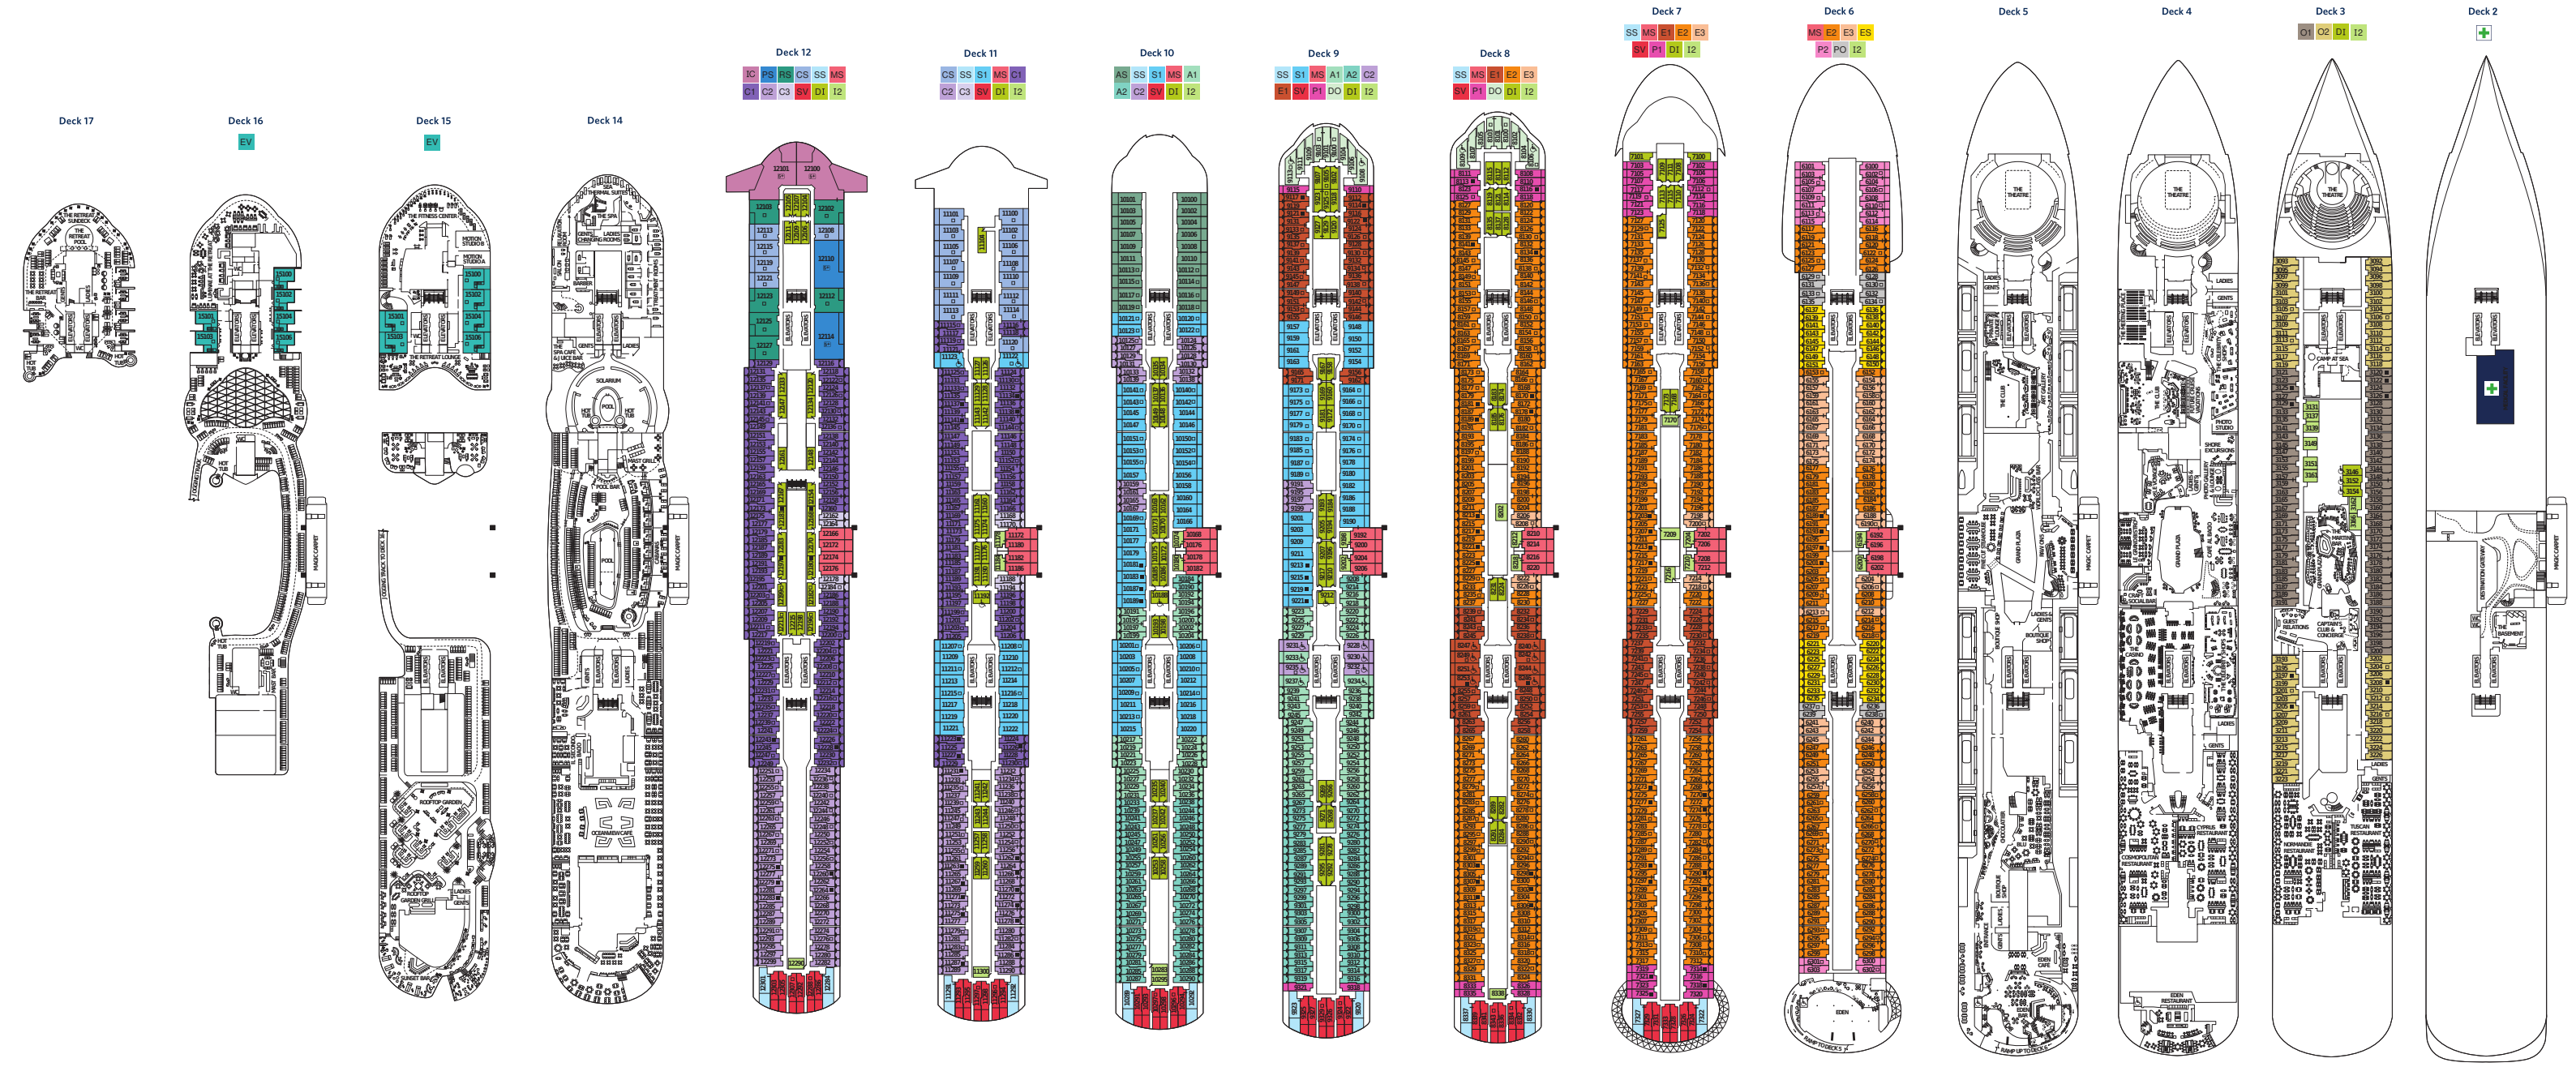

# CELEBRITY ASCENT<sup>SM</sup> DECK PLANS

- |  |                                   |  |                         |  |
|--|-----------------------------------|--|-------------------------|--|
| 1C Iconic Suite                        | A1 Prime AquaClass <sup>®</sup>   | E1 Prime Edge Stateroom/ Infinite Veranda <sup>®</sup> | PO Panoramic Ocean View | Medical Facility - Deck 2<br>Located by Forward-Ship Elevators |
| PS Penthouse Suite                     | A2 AquaClass                      | E2 Edge Stateroom/ Infinite Veranda                    | DO Deluxe Ocean View    | Double Sofa Bed  |
| EV Edge Villa                          | C1 Prime Concierge Class          | E3 Edge Stateroom/ Infinite Veranda (Partial View)     | OV Prime Ocean View     | Single Sofa Bed  |
| RS Royal Suite                         | C2 Concierge Class                | ES Edge Single Stateroom/ Infinite Veranda             | O2 Ocean View           | Stateroom for occupancy 5 and up                               |
| CS Celebrity Suite                     | C3 Concierge Class (Partial View) | SV Sunset Veranda                                      | DI Deluxe Inside        | Connecting Staterooms  |
| AS Aqua Sky Suite                      |                                   | P1 Deluxe Porthole View/ Veranda                       | I2 Inside               | Inside Stateroom Door Location                                 |
| SS Sunset Sky Suite                    |                                   | P2 Deluxe Porthole View/ Veranda                       |                         | Wheelchair Accessible Stateroom<br>Featuring Roll-in Shower    |
| SI Sky Suite                           |                                   |  |                         |  |
| MS Magic Carpet <sup>®</sup> Sky Suite |                                   |  |                         |  |