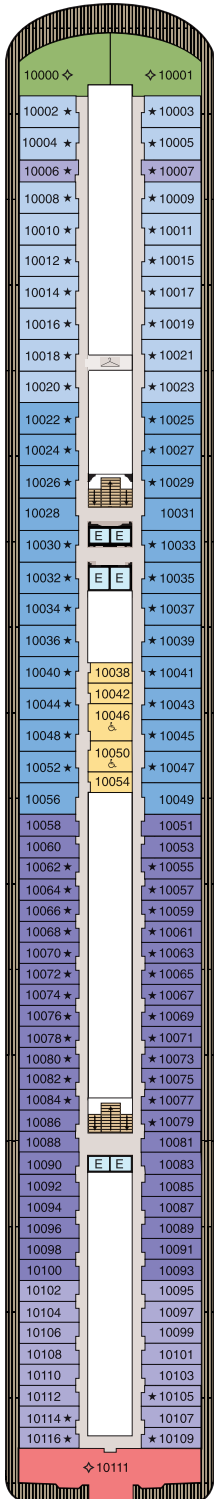

DECK PLANS

RIVIERA