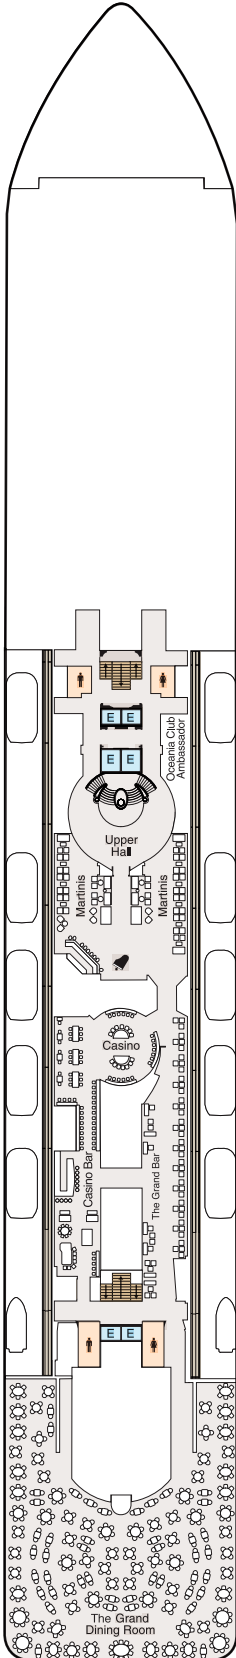

DECK PLANS

RIVIERA

Deck 5

STATEROOM COLOR LEGEND

SYMBOL LEGEND

-  Restrooms
-  Elevator
-  Launderette
-  Connecting Staterooms
-  Wheelchair Accessible
-  Triple with Sofa Bed
-  3rd and 4th guest occupancy available upon request; 3rd guest only occupancy available upon request in Owner's Suites

Medical Center
Located on Deck 4
(Not Shown)

DECK PLANS

RIVIERA

Deck 6

STATEROOM COLOR LEGEND

OS	VS	OC	PH1	PH2	PH3
A1	A2	A3	A4	B1	B2
B3	B4	C	F	G	

SYMBOL LEGEND

-  Restrooms
-  Elevator
-  Launderette
-  Connecting Staterooms
-  Wheelchair Accessible
-  Triple with Sofa Bed
-  3rd and 4th guest occupancy available upon request; 3rd guest only occupancy available upon request in Owner's Suites

DECK PLANS

RIVIERA

Deck 7

STATEROOM COLOR LEGEND

OS	VS	OC	PH1	PH2	PH3
A1	A2	A3	A4	B1	B2
B3	B4	C	F	G	

SYMBOL LEGEND

-  Restrooms
-  Elevator
-  Launderette
-  Connecting Staterooms
-  Wheelchair Accessible
-  Triple with Sofa Bed
-  3rd and 4th guest occupancy available upon request; 3rd guest only occupancy available upon request in Owner's Suites