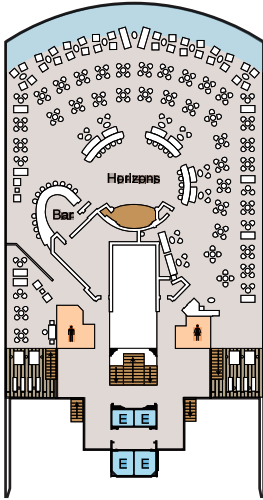

DECK PLANS

RIVIERA

Deck 12

STATEROOM COLOR LEGEND

OS	VS	OC	PH1	PH2	PH3
A1	A2	A3	A4	B1	B2
B3	B4	C	F	G	

SYMBOL LEGEND

-  Restrooms
-  Elevator
-  Launderette
-  Connecting Staterooms
-  Wheelchair Accessible
-  Triple with Sofa Bed
-  3rd and 4th guest occupancy available upon request; 3rd guest only occupancy available upon request in Owner's Suites

DECK PLANS

RIVIERA

Deck 14

STATEROOM COLOR LEGEND

OS	VS	OC	PH1	PH2	PH3
A1	A2	A3	A4	B1	B2
B3	B4	C	F	G	

SYMBOL LEGEND

-  Restrooms
-  Elevator
-  Launderette
-  Connecting Staterooms
-  Wheelchair Accessible
-  Triple with Sofa Bed
-  3rd and 4th guest occupancy available upon request; 3rd guest only occupancy available upon request in Owner's Suites

DECK PLANS

RIVIERA

Deck 15

STATEROOM COLOR LEGEND

SYMBOL LEGEND

-  Restrooms
-  Elevator
-  Launderette
-  Connecting Staterooms
-  Wheelchair Accessible
-  Triple with Sofa Bed
-  3rd and 4th guest occupancy available upon request; 3rd guest only occupancy available upon request in Owner's Suites