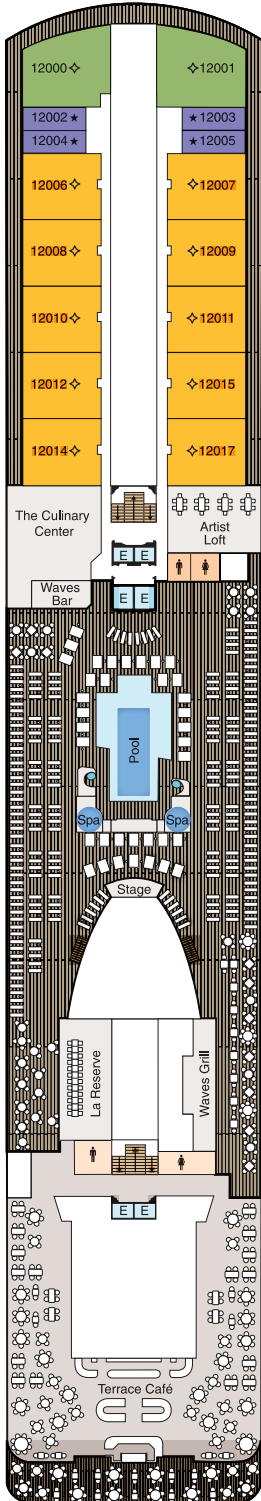

DECK PLANS

RIVIERA

Deck 12

STATEROOM COLOR LEGEND

OS	VS	OC	PH1	PH2	PH3
A1	A2	A3	A4	B1	B2
B3	B4	C	F	G	

SYMBOL LEGEND

- Restrooms
- Elevator
- Launderette
- Connecting Staterooms
- Wheelchair Accessible
- Triple with Sofa Bed
- 3rd and 4th guest occupancy available upon request; 3rd guest only occupancy available upon request in Owner's Suites