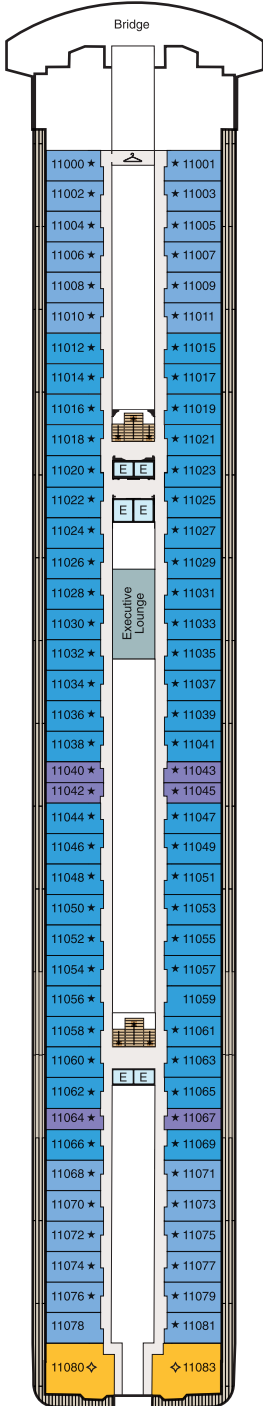

DECK PLANS

RIVIERA