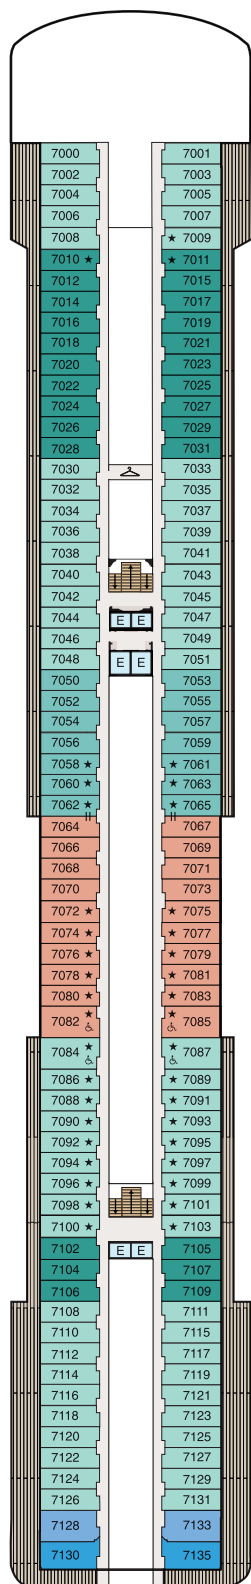

DECK PLANS

RIVIERA

Deck 5

STATEROOM COLOR LEGEND

SYMBOL LEGEND

-  Restrooms
-  Elevator
-  Launderette
-  Connecting Staterooms
-  Wheelchair Accessible
-  Triple with Sofa Bed
-  3rd and 4th guest occupancy available upon request; 3rd guest only occupancy available upon request in Owner's Suites

Medical Center
Located on Deck 4
(Not Shown)

DECK PLANS

RIVIERA

Deck 6

STATEROOM COLOR LEGEND

OS	VS	OC	PH1	PH2	PH3
A1	A2	A3	A4	B1	B2
B3	B4	C	F	G	

SYMBOL LEGEND

-  Restrooms
-  Elevator
-  Launderette
-  Connecting Staterooms
-  Wheelchair Accessible
-  Triple with Sofa Bed
-  3rd and 4th guest occupancy available upon request; 3rd guest only occupancy available upon request in Owner's Suites

DECK PLANS

RIVIERA

Deck 7

STATEROOM COLOR LEGEND

OS	VS	OC	PH1	PH2	PH3
A1	A2	A3	A4	B1	B2
B3	B4	C	F	G	

SYMBOL LEGEND

-  Restrooms
-  Elevator
-  Launderette
-  Connecting Staterooms
-  Wheelchair Accessible
-  Triple with Sofa Bed
-  3rd and 4th guest occupancy available upon request; 3rd guest only occupancy available upon request in Owner's Suites

DECK PLANS

RIVIERA

Deck 9

STATEROOM COLOR LEGEND

OS	VS	OC	PH1	PH2	PH3
A1	A2	A3	A4	B1	B2
B3	B4	C	F	G	

SYMBOL LEGEND

-  Restrooms
-  Elevator
-  Launderette
-  Connecting Staterooms
-  Wheelchair Accessible
-  Triple with Sofa Bed
-  3rd and 4th guest occupancy available upon request; 3rd guest only occupancy available upon request in Owner's Suites