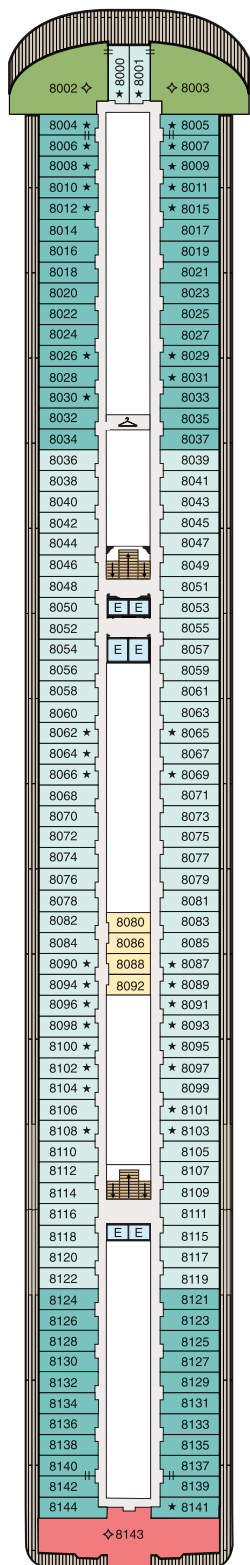

DECK PLANS

RIVIERA