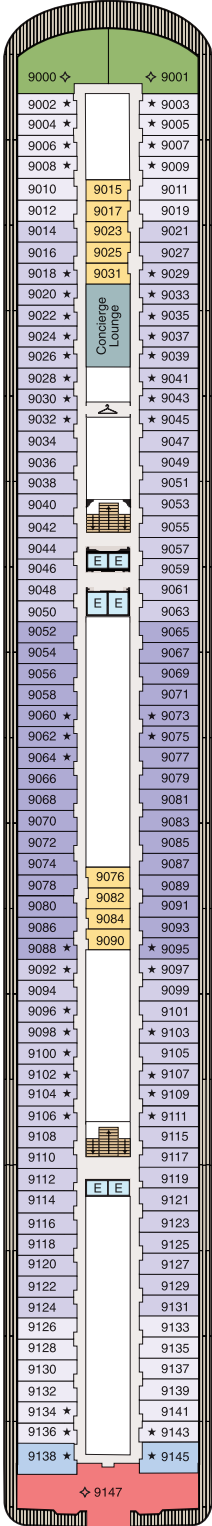

DECK PLANS

RIVIERA

Deck 9

STATEROOM COLOR LEGEND

OS	VS	OC	PH1	PH2	PH3
A1	A2	A3	A4	B1	B2
B3	B4	C	F	G	

SYMBOL LEGEND

- Restrooms
- Elevator
- Launderette
- Connecting Staterooms
- Wheelchair Accessible
- Triple with Sofa Bed
- 3rd and 4th guest occupancy available upon request; 3rd guest only occupancy available upon request in Owner's Suites