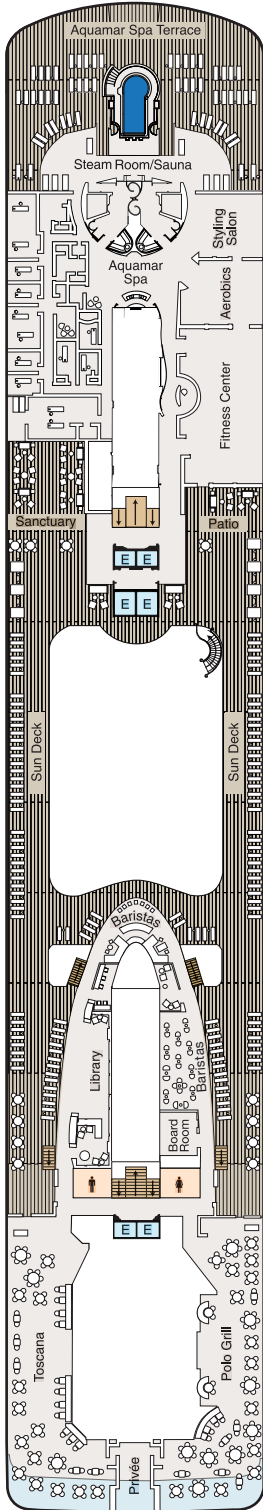

DECK PLANS

RIVIERA

Deck 14

STATEROOM COLOR LEGEND

OS	VS	OC	PH1	PH2	PH3
A1	A2	A3	A4	B1	B2
B3	B4	C	F	G	

SYMBOL LEGEND

- Restrooms
- Elevator
- Launderette
- Connecting Staterooms
- Wheelchair Accessible
- Triple with Sofa Bed
- 3rd and 4th guest occupancy available upon request; 3rd guest only occupancy available upon request in Owner's Suites