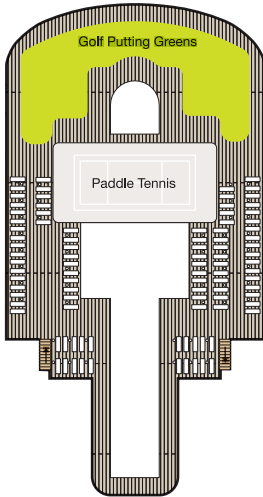

DECK PLANS

RIVIERA

Deck 15

STATEROOM COLOR LEGEND

SYMBOL LEGEND

-  Restrooms
-  Elevator
-  Launderette
-  Connecting Staterooms
-  Wheelchair Accessible
-  Triple with Sofa Bed
-  3rd and 4th guest occupancy available upon request; 3rd guest only occupancy available upon request in Owner's Suites

DECK PLANS

RIVIERA

Deck 16

STATEROOM COLOR LEGEND

OS	VS	OC	PH1	PH2	PH3
A1	A2	A3	A4	B1	B2
B3	B4	C	F	G	

SYMBOL LEGEND

- Restrooms
- Elevator
- Laundrette
- Connecting Staterooms
- Wheelchair Accessible
- Triple with Sofa Bed
- 3rd and 4th guest occupancy available upon request; 3rd guest only occupancy available upon request in Owner's Suites