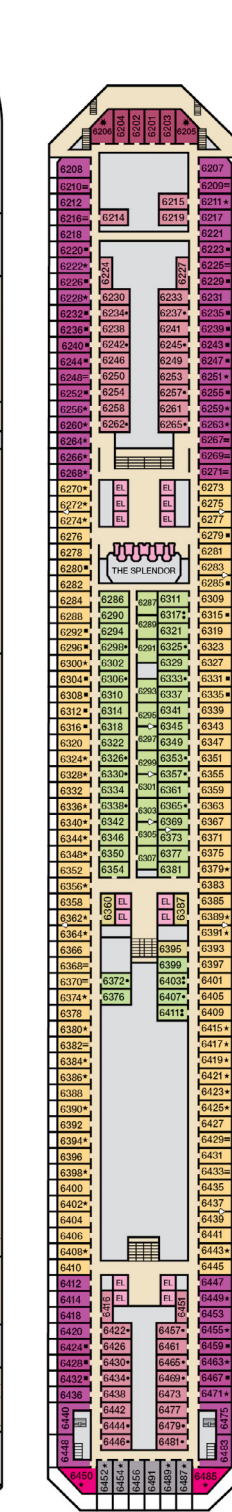

ACCOMMODATIONS SYMBOL LEGEND

- ▲ Twin Bed and Single Sofa Bed
- ★ 2 Twin Beds (convert to King) and Single Sofa Bed
- 2 Twin Beds (convert to King) and 1 Upper Pullman
- 2 Twin Beds (convert to King) and 2 Upper Pullmans
- 2 Twin Beds (convert to King), Single Sofa Bed and 1 Upper Pullman
- 2 Twin Beds (convert to King) and Double Sofa Bed
- 2 Twin Beds (convert to King), Single Sofa Bed with Convertible Bunk

CATEGORIES

- 1A Interior Upper/Lower
- PT Porthole
- 4A 4B 4C 4D 4E 4F 4G Interior
- 4I Interior with Picture Window (obstructed views)
- 6A 6B 6C Ocean View
- 6J Scenic Ocean View
- 6K Scenic Grand Ocean View
- 8A 8B 8C 8D 8E 8F Balcony
- 8M 8N Aft-View Extended Balcony
- 9C Premium Vista Balcony
- J5 Junior Suite
- OS Ocean Suite
- CS Grand Suite
- CS Captain's Suite
- 4S Interior
- 6S Ocean View (obstructed views)
- 8S Balcony
- SS Suite

Gross Tonnage: 113,300 Length: 952 Feet Beam: 116 Feet
 Cruising Speed: 21 Knots Guest Capacity: 3,012 (Double Occupancy)
 Total Staff: 1,150 Registry: Panama

Spa accommodations include private access, special amenities and priority reservations at the Cloud 9 Spa.

Riviera • Deck 1

Main • Deck 2

Lobby • Deck 3

Atlantic • Deck 4

Promenade • Deck 5

Upper • Deck 6

Empress • Deck 7

Verandah • Deck 8