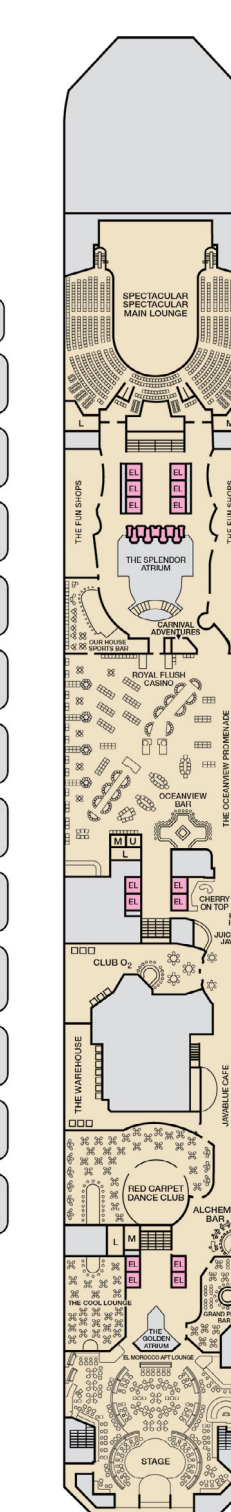

ACCOMMODATIONS SYMBOL LEGEND

- ▲ Twin Bed and Single Sofa Bed
- ★ 2 Twin Beds (convert to King) and Single Sofa Bed
- 2 Twin Beds (convert to King) and 1 Upper Pullman
- 2 Twin Beds (convert to King) and 2 Upper Pullmans
- 2 Twin Beds (convert to King), Single Sofa Bed and 1 Upper Pullman
- 2 Twin Beds (convert to King) and Double Sofa Bed
- 2 Twin Beds (convert to King), Single Sofa Bed with Convertible Bunk

CATEGORIES

- 1A Interior Upper/Lower
- PT Porthole
- 4A 4B 4C 4D 4E 4F 4G Interior
- 4I Interior with Picture Window (obstructed views)
- 6A 6B 6C Ocean View
- 6J Scenic Ocean View
- 6K Scenic Grand Ocean View
- 8A 8B 8C 8D 8E 8F Balcony
- 8M 8N Aft-View Extended Balcony
- 9C Premium Vista Balcony
- J5 Junior Suite
- OS Ocean Suite
- CS Grand Suite
- CS Captain's Suite
- 4S Interior
- 6S Ocean View (obstructed views)
- 8S Balcony
- SS Suite

Gross Tonnage: 113,300 Length: 952 Feet Beam: 116 Feet
 Cruising Speed: 21 Knots Guest Capacity: 3,012 (Double Occupancy)
 Total Staff: 1,150 Registry: Panama

Spa accommodations include private access, special amenities and priority reservations at the Cloud 9 Spa.

Riviera • Deck 1

Main • Deck 2

Lobby • Deck 3

Atlantic • Deck 4

Promenade • Deck 5

Upper • Deck 6

Empress • Deck 7

Verandah • Deck 8