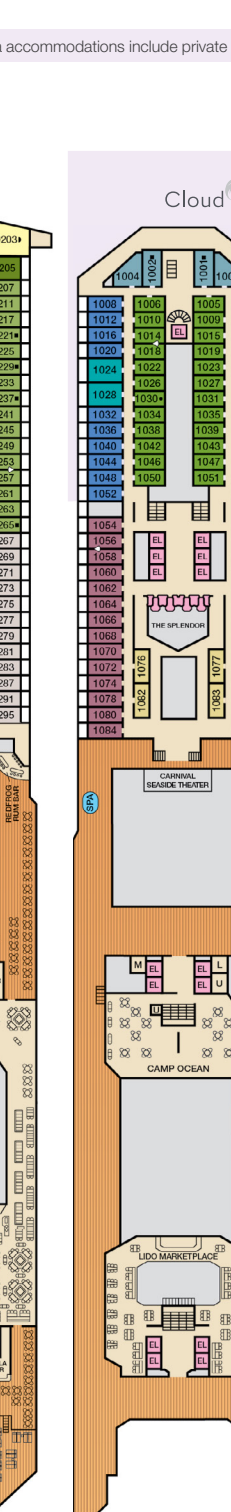

ACCOMMODATIONS SYMBOL LEGEND

- ▲ Twin Bed and Single Sofa Bed
- ★ 2 Twin Beds (convert to King) and Single Sofa Bed
- 2 Twin Beds (convert to King) and 1 Upper Pullman
- 2 Twin Beds (convert to King) and 2 Upper Pullmans
- 2 Twin Beds (convert to King), Single Sofa Bed and 1 Upper Pullman
- 2 Twin Beds (convert to King) and Double Sofa Bed
- 2 Twin Beds (convert to King), Single Sofa Bed with Convertible Bunk

CATEGORIES

- 1A Interior Upper/Lower
- PT Porthole
- 4A 4B 4C 4D 4E 4F 4G Interior
- 4I Interior with Picture Window (obstructed views)
- 6A 6B 6C Ocean View
- 6J Scenic Ocean View
- 6K Scenic Grand Ocean View
- 8A 8B 8C 8D 8E 8F Balcony
- 8M 8N Aft-View Extended Balcony
- 9C Premium Vista Balcony
- J5 Junior Suite
- OS Ocean Suite
- CS Grand Suite
- CS Captain's Suite
- 4S Interior
- 6S Ocean View (obstructed views)
- 8S Balcony
- SS Suite

Gross Tonnage: 113,300 Length: 952 Feet Beam: 116 Feet
 Cruising Speed: 21 Knots Guest Capacity: 3,012 (Double Occupancy)
 Total Staff: 1,150 Registry: Panama

Spa accommodations include private access, special amenities and priority reservations at the Cloud 9 Spa.

Riviera • Deck 1

Main • Deck 2

Lobby • Deck 3

Atlantic • Deck 4

Promenade • Deck 5

Upper • Deck 6

Empress • Deck 7

Verandah • Deck 8