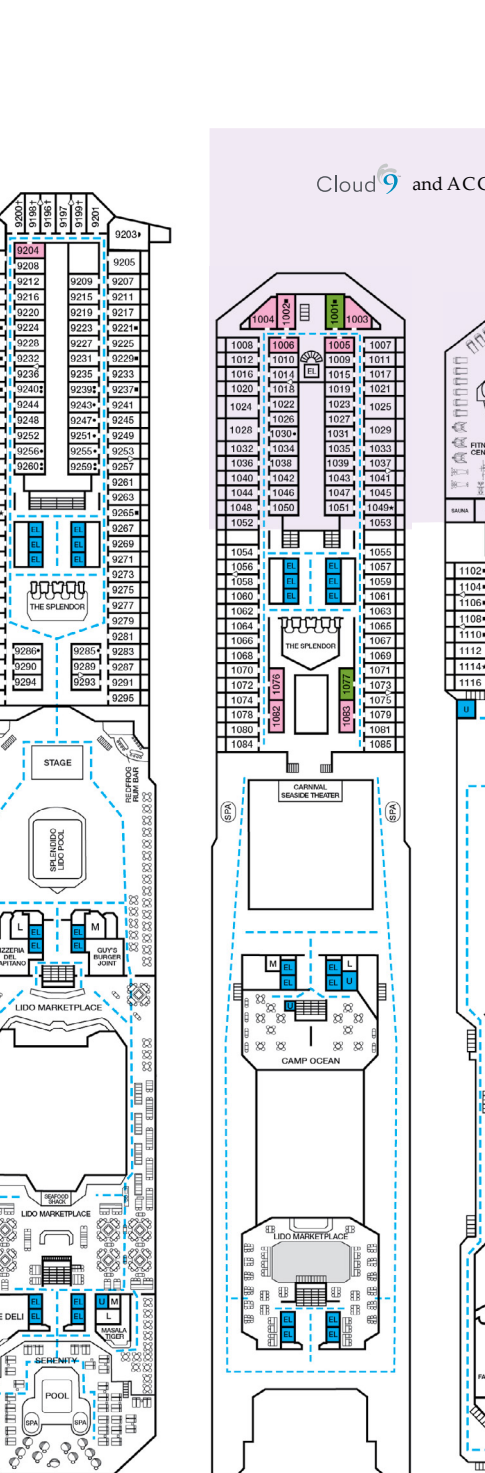

Riviera • Deck 1

Main • Deck 2

Lobby • Deck 3

Atlantic • Deck 4

Promenade • Deck 5

Upper • Deck 6

Empress • Deck 7

Verandah • Deck 8

Spa accommodations include private access, special amenities and priority reservations at the Cloud 9 Spa.

Gross Tonnage: 113,300 Length: 952 Feet Beam: 116 Feet Cruising Speed: 21 Knots
 Guest Capacity: 3,012 (Double Occupancy) Total Staff: 1,150 Registry: Panama

Lido • Deck 9

Panorama • Deck 10

Spa • Deck 11

Sky • Deck 14