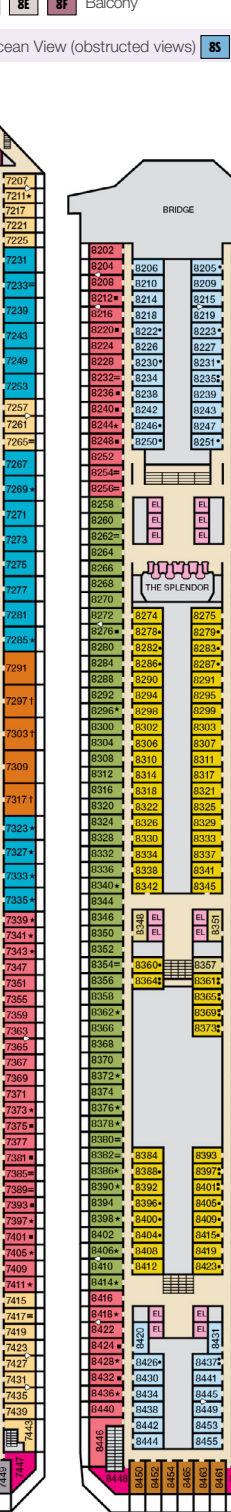

ACCOMMODATIONS SYMBOL LEGEND

- ▲ Twin Bed and Single Sofa Bed
- ★ 2 Twin Beds (convert to King) and Single Sofa Bed
- 2 Twin Beds (convert to King) and 1 Upper Pullman
- 2 Twin Beds (convert to King) and 2 Upper Pullmans
- 2 Twin Beds (convert to King), Single Sofa Bed and 1 Upper Pullman
- 2 Twin Beds (convert to King) and Double Sofa Bed
- 2 Twin Beds (convert to King), Single Sofa Bed with Convertible Bunk

CATEGORIES

- 1A Interior Upper/Lower
- PT Porthole
- 4A 4B 4C 4D 4E 4F 4G Interior
- 4I Interior with Picture Window (obstructed views)
- 6A 6B 6C Ocean View
- 6J Scenic Ocean View
- 6K Scenic Grand Ocean View
- 8A 8B 8C 8D 8E 8F Balcony
- 8M 8N Aft-View Extended Balcony
- 9C Premium Vista Balcony
- J5 Junior Suite
- OS Ocean Suite
- CS Grand Suite
- CS Captain's Suite
- 4S Interior
- 6S Ocean View (obstructed views)
- 8S Balcony
- SS Suite

Gross Tonnage: 113,300 Length: 952 Feet Beam: 116 Feet
 Cruising Speed: 21 Knots Guest Capacity: 3,012 (Double Occupancy)
 Total Staff: 1,150 Registry: Panama

Spa accommodations include private access, special amenities and priority reservations at the Cloud 9 Spa.

Riviera • Deck 1

Main • Deck 2

Lobby • Deck 3

Atlantic • Deck 4

Promenade • Deck 5

Upper • Deck 6

Empress • Deck 7

Verandah • Deck 8