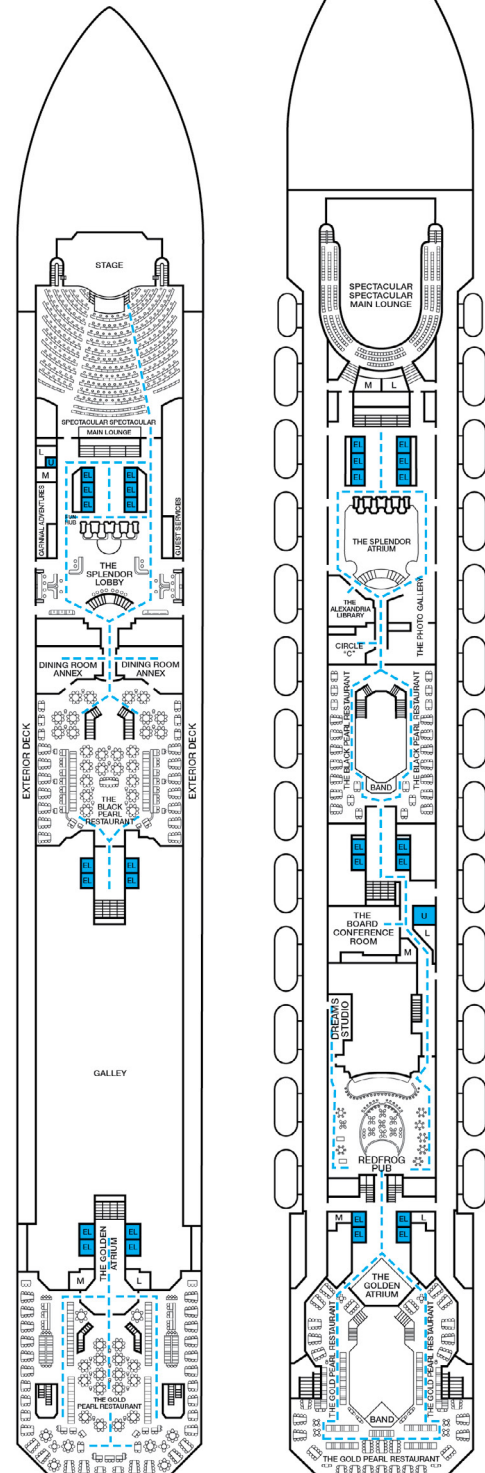

Verandah • Deck 8

Main • Deck 2