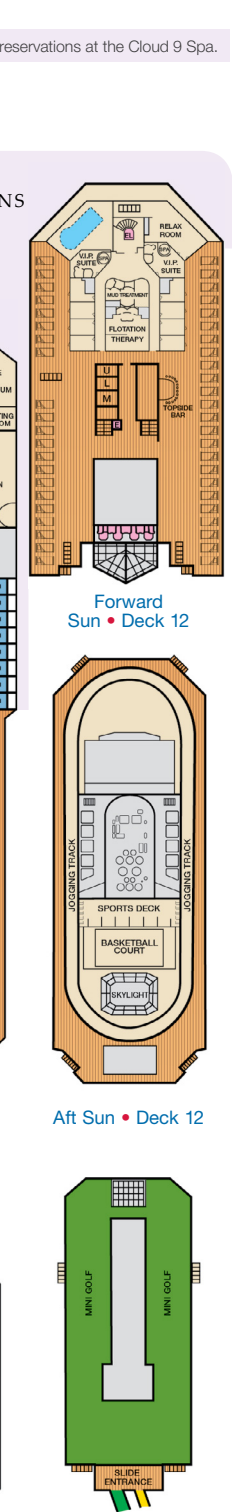

Sky • Deck 14