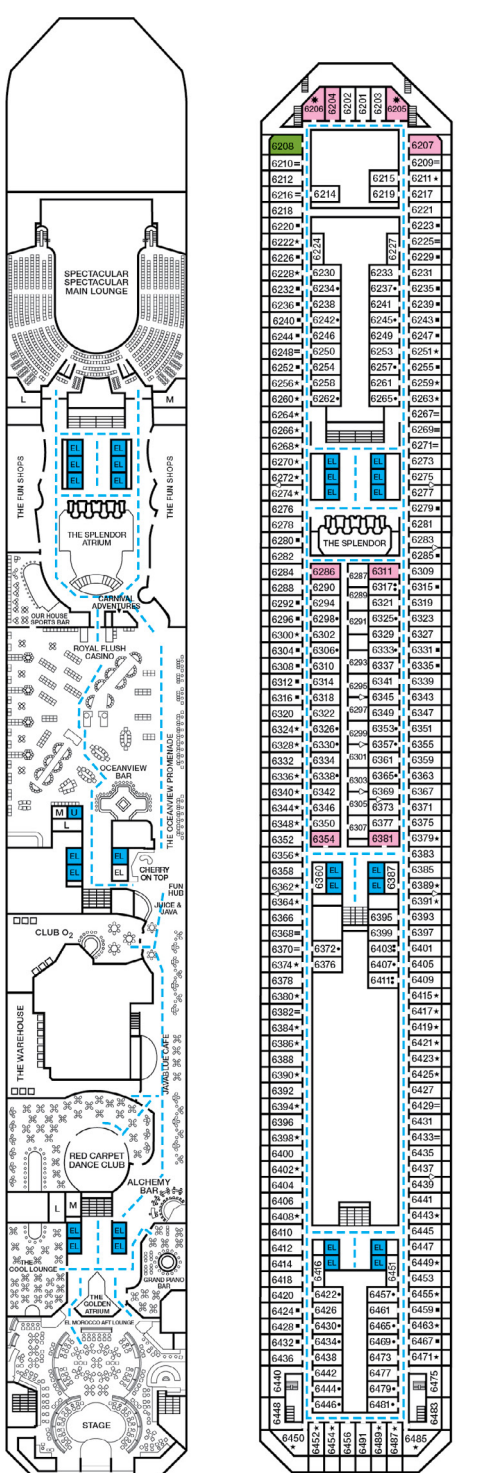

ACCOMMODATIONS SYMBOL LEGEND

- ▲ Twin Bed and Single Sofa Bed
- ★ 2 Twin Beds (convert to King) and Single Sofa Bed
- 2 Twin Beds (convert to King) and 1 Upper Pullman
- 2 Twin Beds (convert to King) and 2 Upper Pullmans
- 2 Twin Beds (convert to King), Single Sofa Bed and 1 Upper Pullman
- 2 Twin Beds (convert to King) and Double Sofa Bed
- 2 Twin Beds (convert to King), Single Sofa Bed with Convertible Bunk

Gross Tonnage: 113,300 Length: 952 Feet Beam: 116 Feet
 Cruising Speed: 21 Knots Guest Capacity: 3,012 (Double Occupancy)
 Total Staff: 1,150 Registry: Panama

Spa accommodations include private access, special amenities and priority reservations at the Cloud 9 Spa.

Spa accommodations include private access, special amenities and priority reservations at the Cloud 9 Spa.

Gross Tonnage: 113,300 Length: 952 Feet Beam: 116 Feet Cruising Speed: 21 Knots
 Guest Capacity: 3,012 (Double Occupancy) Total Staff: 1,150 Registry: Panama

Riviera • Deck 1

Main • Deck 2

Lobby • Deck 3

Atlantic • Deck 4

Promenade • Deck 5

Upper • Deck 6

Empress • Deck 7

Verandah • Deck 8