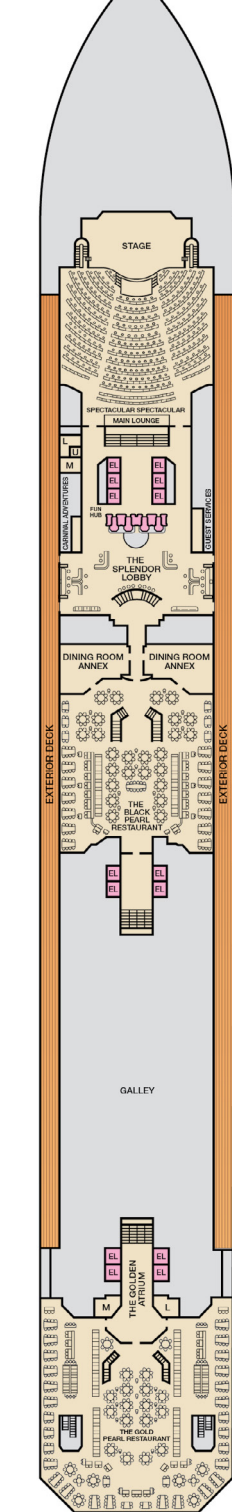

ACCOMMODATIONS SYMBOL LEGEND

- ▲ Twin Bed and Single Sofa Bed
- ★ 2 Twin Beds (convert to King) and Single Sofa Bed
- 2 Twin Beds (convert to King) and 1 Upper Pullman
- 2 Twin Beds (convert to King) and 2 Upper Pullmans
- 2 Twin Beds (convert to King), Single Sofa Bed and 1 Upper Pullman
- 2 Twin Beds (convert to King) and Double Sofa Bed
- 2 Twin Beds (convert to King), Single Sofa Bed with Convertible Bunk

CATEGORIES

- 1A Interior Upper/Lower
- PT Porthole
- 4A 4B 4C 4D 4E 4F 4G Interior
- 4I Interior with Picture Window (obstructed views)
- 6A 6B 6C Ocean View
- 6J Scenic Ocean View
- 6K Scenic Grand Ocean View
- 8A 8B 8C 8D 8E 8F Balcony
- 8M 8N Aft-View Extended Balcony
- 9C Premium Vista Balcony
- J5 Junior Suite
- OS Ocean Suite
- CS Grand Suite
- CS Captain's Suite
- 4S Interior
- 6S Ocean View (obstructed views)
- 8S Balcony
- SS Suite

Gross Tonnage: 113,300 Length: 952 Feet Beam: 116 Feet
 Cruising Speed: 21 Knots Guest Capacity: 3,012 (Double Occupancy)
 Total Staff: 1,150 Registry: Panama

Spa accommodations include private access, special amenities and priority reservations at the Cloud 9 Spa.

Riviera • Deck 1

Main • Deck 2

Lobby • Deck 3

Atlantic • Deck 4

Promenade • Deck 5

Upper • Deck 6

Empress • Deck 7

Verandah • Deck 8