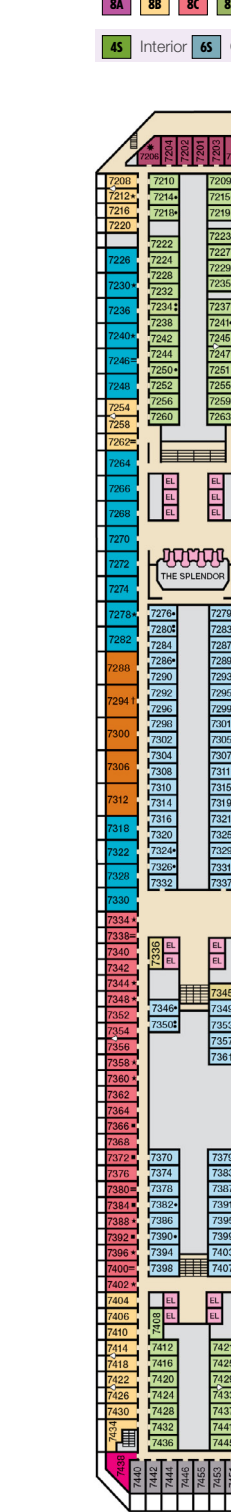

ACCOMMODATIONS SYMBOL LEGEND

- ▲ Twin Bed and Single Sofa Bed
- ★ 2 Twin Beds (convert to King) and Single Sofa Bed
- 2 Twin Beds (convert to King) and 1 Upper Pullman
- 2 Twin Beds (convert to King) and 2 Upper Pullmans
- 2 Twin Beds (convert to King), Single Sofa Bed and 1 Upper Pullman
- 2 Twin Beds (convert to King) and Double Sofa Bed
- 2 Twin Beds (convert to King), Single Sofa Bed with Convertible Bunk

CATEGORIES

- 1A Interior Upper/Lower
- PT Porthole
- 4A 4B 4C 4D 4E 4F 4G Interior
- 4I Interior with Picture Window (obstructed views)
- 6A 6B 6C Ocean View
- 6J Scenic Ocean View
- 6K Scenic Grand Ocean View
- 8A 8B 8C 8D 8E 8F Balcony
- 8M 8N Aft-View Extended Balcony
- 9C Premium Vista Balcony
- J5 Junior Suite
- OS Ocean Suite
- CS Grand Suite
- CS Captain's Suite
- 4S Interior
- 6S Ocean View (obstructed views)
- 8S Balcony
- SS Suite

Gross Tonnage: 113,300 Length: 952 Feet Beam: 116 Feet
 Cruising Speed: 21 Knots Guest Capacity: 3,012 (Double Occupancy)
 Total Staff: 1,150 Registry: Panama

Spa accommodations include private access, special amenities and priority reservations at the Cloud 9 Spa.

Riviera • Deck 1

Main • Deck 2

Lobby • Deck 3

Atlantic • Deck 4

Promenade • Deck 5

Upper • Deck 6

Empress • Deck 7

Verandah • Deck 8