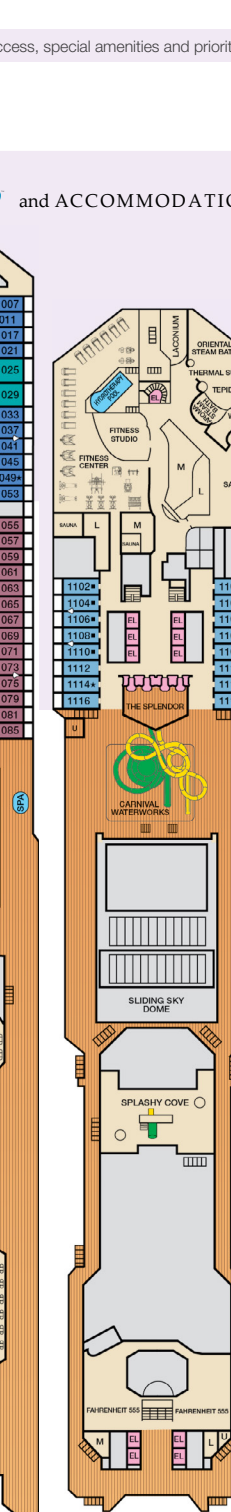

Spa • Deck 11

Panorama • Deck 10