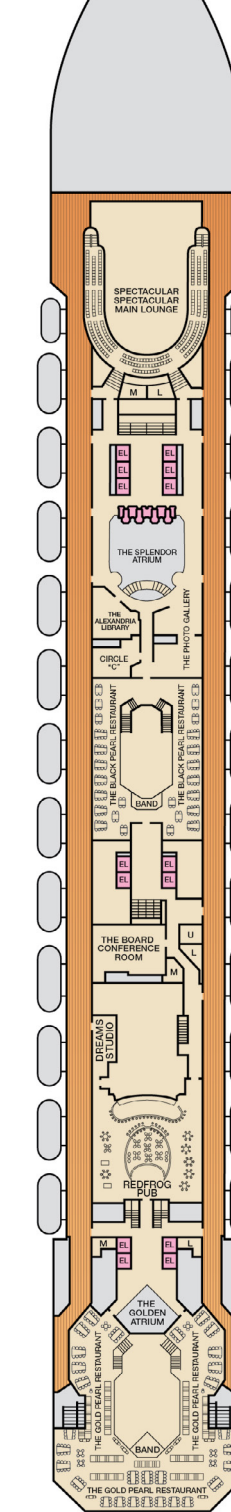

ACCOMMODATIONS SYMBOL LEGEND

- ▲ Twin Bed and Single Sofa Bed
- ★ 2 Twin Beds (convert to King) and Single Sofa Bed
- 2 Twin Beds (convert to King) and 1 Upper Pullman
- 2 Twin Beds (convert to King) and 2 Upper Pullmans
- 2 Twin Beds (convert to King), Single Sofa Bed and 1 Upper Pullman
- 2 Twin Beds (convert to King) and Double Sofa Bed
- 2 Twin Beds (convert to King), Single Sofa Bed with Convertible Bunk

CATEGORIES

- 1A Interior Upper/Lower
- PT Porthole
- 4A 4B 4C 4D 4E 4F 4G Interior
- 4I Interior with Picture Window (obstructed views)
- 6A 6B 6C Ocean View
- 6J Scenic Ocean View
- 6K Scenic Grand Ocean View
- 8A 8B 8C 8D 8E 8F Balcony
- 8M 8N Aft-View Extended Balcony
- 9C Premium Vista Balcony
- J5 Junior Suite
- OS Ocean Suite
- CS Grand Suite
- CS Captain's Suite
- 4S Interior
- 6S Ocean View (obstructed views)
- 8S Balcony
- SS Suite

Gross Tonnage: 113,300 Length: 952 Feet Beam: 116 Feet
 Cruising Speed: 21 Knots Guest Capacity: 3,012 (Double Occupancy)
 Total Staff: 1,150 Registry: Panama

Spa accommodations include private access, special amenities and priority reservations at the Cloud 9 Spa.

Riviera • Deck 1

Main • Deck 2

Lobby • Deck 3

Atlantic • Deck 4

Promenade • Deck 5

Upper • Deck 6

Empress • Deck 7

Verandah • Deck 8