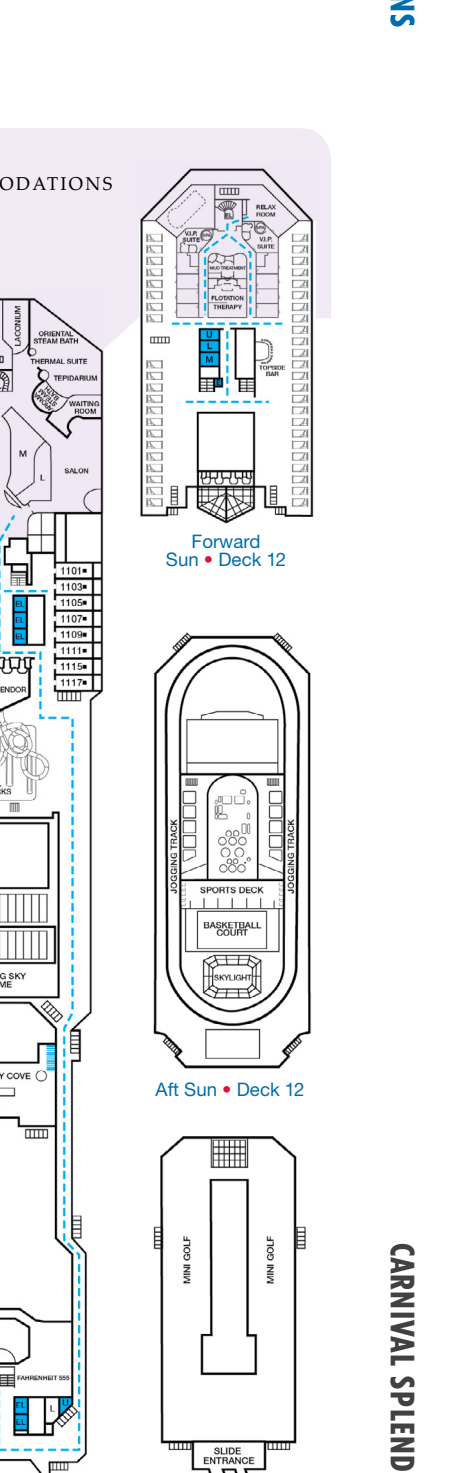

Riviera • Deck 1

Main • Deck 2

Lobby • Deck 3

Atlantic • Deck 4

Promenade • Deck 5

Upper • Deck 6

Empress • Deck 7

Verandah • Deck 8

Spa accommodations include private access, special amenities and priority reservations at the Cloud 9 Spa.

Gross Tonnage: 113,300 Length: 952 Feet Beam: 116 Feet Cruising Speed: 21 Knots
 Guest Capacity: 3,012 (Double Occupancy) Total Staff: 1,150 Registry: Panama

Lido • Deck 9

Panorama • Deck 10

Spa • Deck 11

Sky • Deck 14