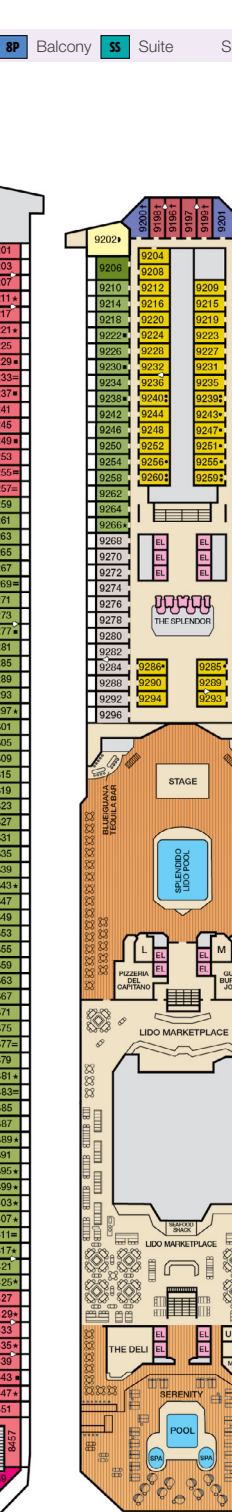

ACCOMMODATIONS SYMBOL LEGEND

- ▲ Twin Bed and Single Sofa Bed
- ★ 2 Twin Beds (convert to King) and Single Sofa Bed
- 2 Twin Beds (convert to King) and 1 Upper Pullman
- 2 Twin Beds (convert to King) and 2 Upper Pullmans
- 2 Twin Beds (convert to King), Single Sofa Bed and 1 Upper Pullman
- 2 Twin Beds (convert to King) and Double Sofa Bed
- 2 Twin Beds (convert to King), Single Sofa Bed with Convertible Bunk

CATEGORIES

- 1A Interior Upper/Lower
- PT Porthole
- 4A 4B 4C 4D 4E 4F 4G Interior
- 4I Interior with Picture Window (obstructed views)
- 6A 6B 6C Ocean View
- 6J Scenic Ocean View
- 6K Scenic Grand Ocean View
- 8A 8B 8C 8D 8E 8F Balcony
- 8M 8N Aft-View Extended Balcony
- 9C Premium Vista Balcony
- J5 Junior Suite
- OS Ocean Suite
- CS Grand Suite
- CS Captain's Suite
- 4S Interior
- 6S Ocean View (obstructed views)
- 8S Balcony
- SS Suite

Gross Tonnage: 113,300 Length: 952 Feet Beam: 116 Feet
 Cruising Speed: 21 Knots Guest Capacity: 3,012 (Double Occupancy)
 Total Staff: 1,150 Registry: Panama

Spa accommodations include private access, special amenities and priority reservations at the Cloud 9 Spa.

Riviera • Deck 1

Main • Deck 2

Lobby • Deck 3

Atlantic • Deck 4

Promenade • Deck 5

Upper • Deck 6

Empress • Deck 7

Verandah • Deck 8