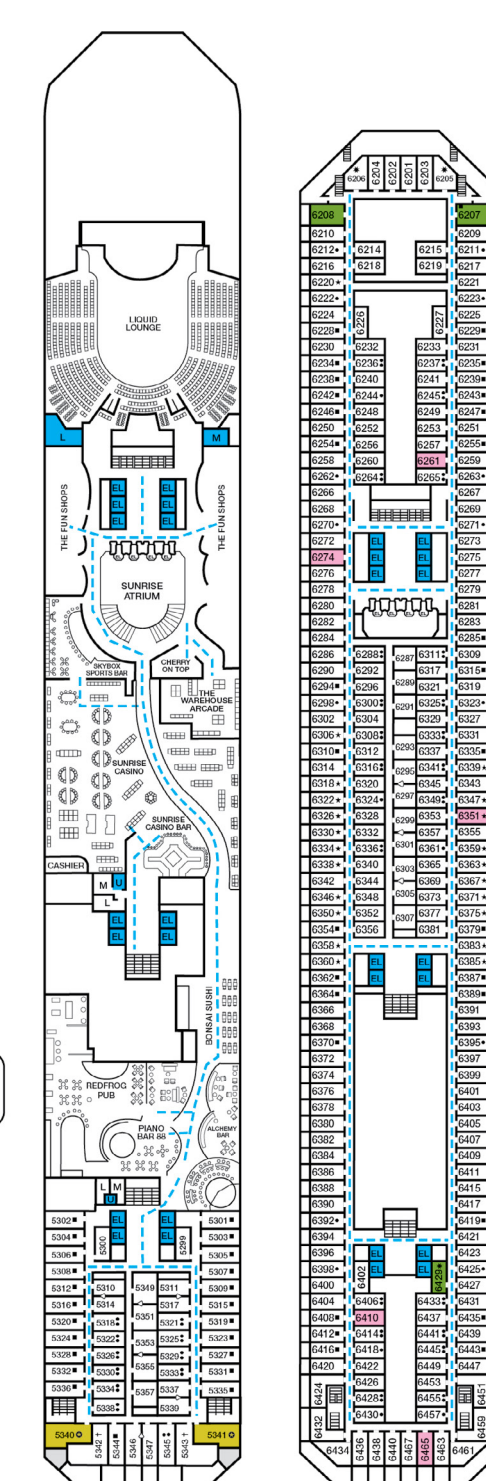

Gross Tonnage: 101,509 Length: 893 Feet Beam: 116 Feet
 Cruising Speed: 21 Knots Guest Capacity: 2,984 (Double Occupancy)
 Total Staff: 1,108 Registry: The Bahamas

Cloud 9 Spa Accommodations 4S Interior 8P 8S Balcony

- Accessible Routes including Ramps
- Restrooms, Elevators, Lifts and other Accessible Areas
- Fully Accessible Staterooms (FAC)
- Fully Accessible Staterooms - Single Side Approach (FAC-SSA)
- Ambulatory Accessible Staterooms (AAC)

Gross Tonnage: 101,509 Length: 893 Feet Beam: 116 Feet
Cruising Speed: 21 Knots Guest Capacity: 2,984 (Double Occupancy)
Total Staff: 1,108 Registry: The Bahamas

Riviera • Deck 1

Main • Deck 2

Lobby • Deck 3