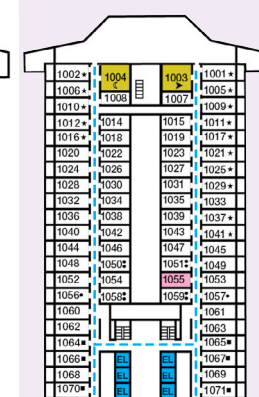

Gross Tonnage: 101,509 Length: 893 Feet Beam: 116 Feet
 Cruising Speed: 21 Knots Guest Capacity: 2,984 (Double Occupancy)
 Total Staff: 1,108 Registry: The Bahamas

Cloud 9 Spa Accommodations 4S Interior 8P 8S Balcony

Gross Tonnage: 101,509 Length: 893 Feet Beam: 116 Feet
Cruising Speed: 21 Knots Guest Capacity: 2,984 (Double Occupancy)
Total Staff: 1,108 Registry: The Bahamas

Riviera • Deck 1

Main • Deck 2

Lobby • Deck 3

Atlantic • Deck 4

Promenade • Deck 5

Upper • Deck 6

Empress • Deck 7

Verandah • Deck 8

Lido • Deck 9

Panorama • Deck 10

Aft Spa • Deck 11

Aft Sun • Deck 12

CLOUD 9 SPA and ACCOMMODATIONS

Forward Spa • Deck 11

Sky • Deck 14

Camp Ocean

Forward Sun • Deck 12