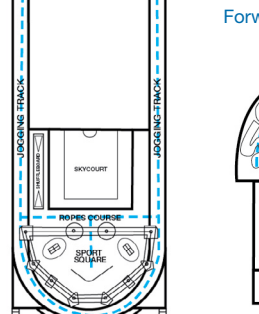

Gross Tonnage: 101,509 Length: 893 Feet Beam: 116 Feet
 Cruising Speed: 21 Knots Guest Capacity: 2,984 (Double Occupancy)
 Total Staff: 1,108 Registry: The Bahamas

Cloud 9 Spa Accommodations 4S Interior 8P 8S Balcony

Aft Sun • Deck 12

CLOUD 9 SPA and ACCOMMODATIONS

Forward Spa • Deck 11

Sky • Deck 14

Camp Ocean

Forward Sun • Deck 12