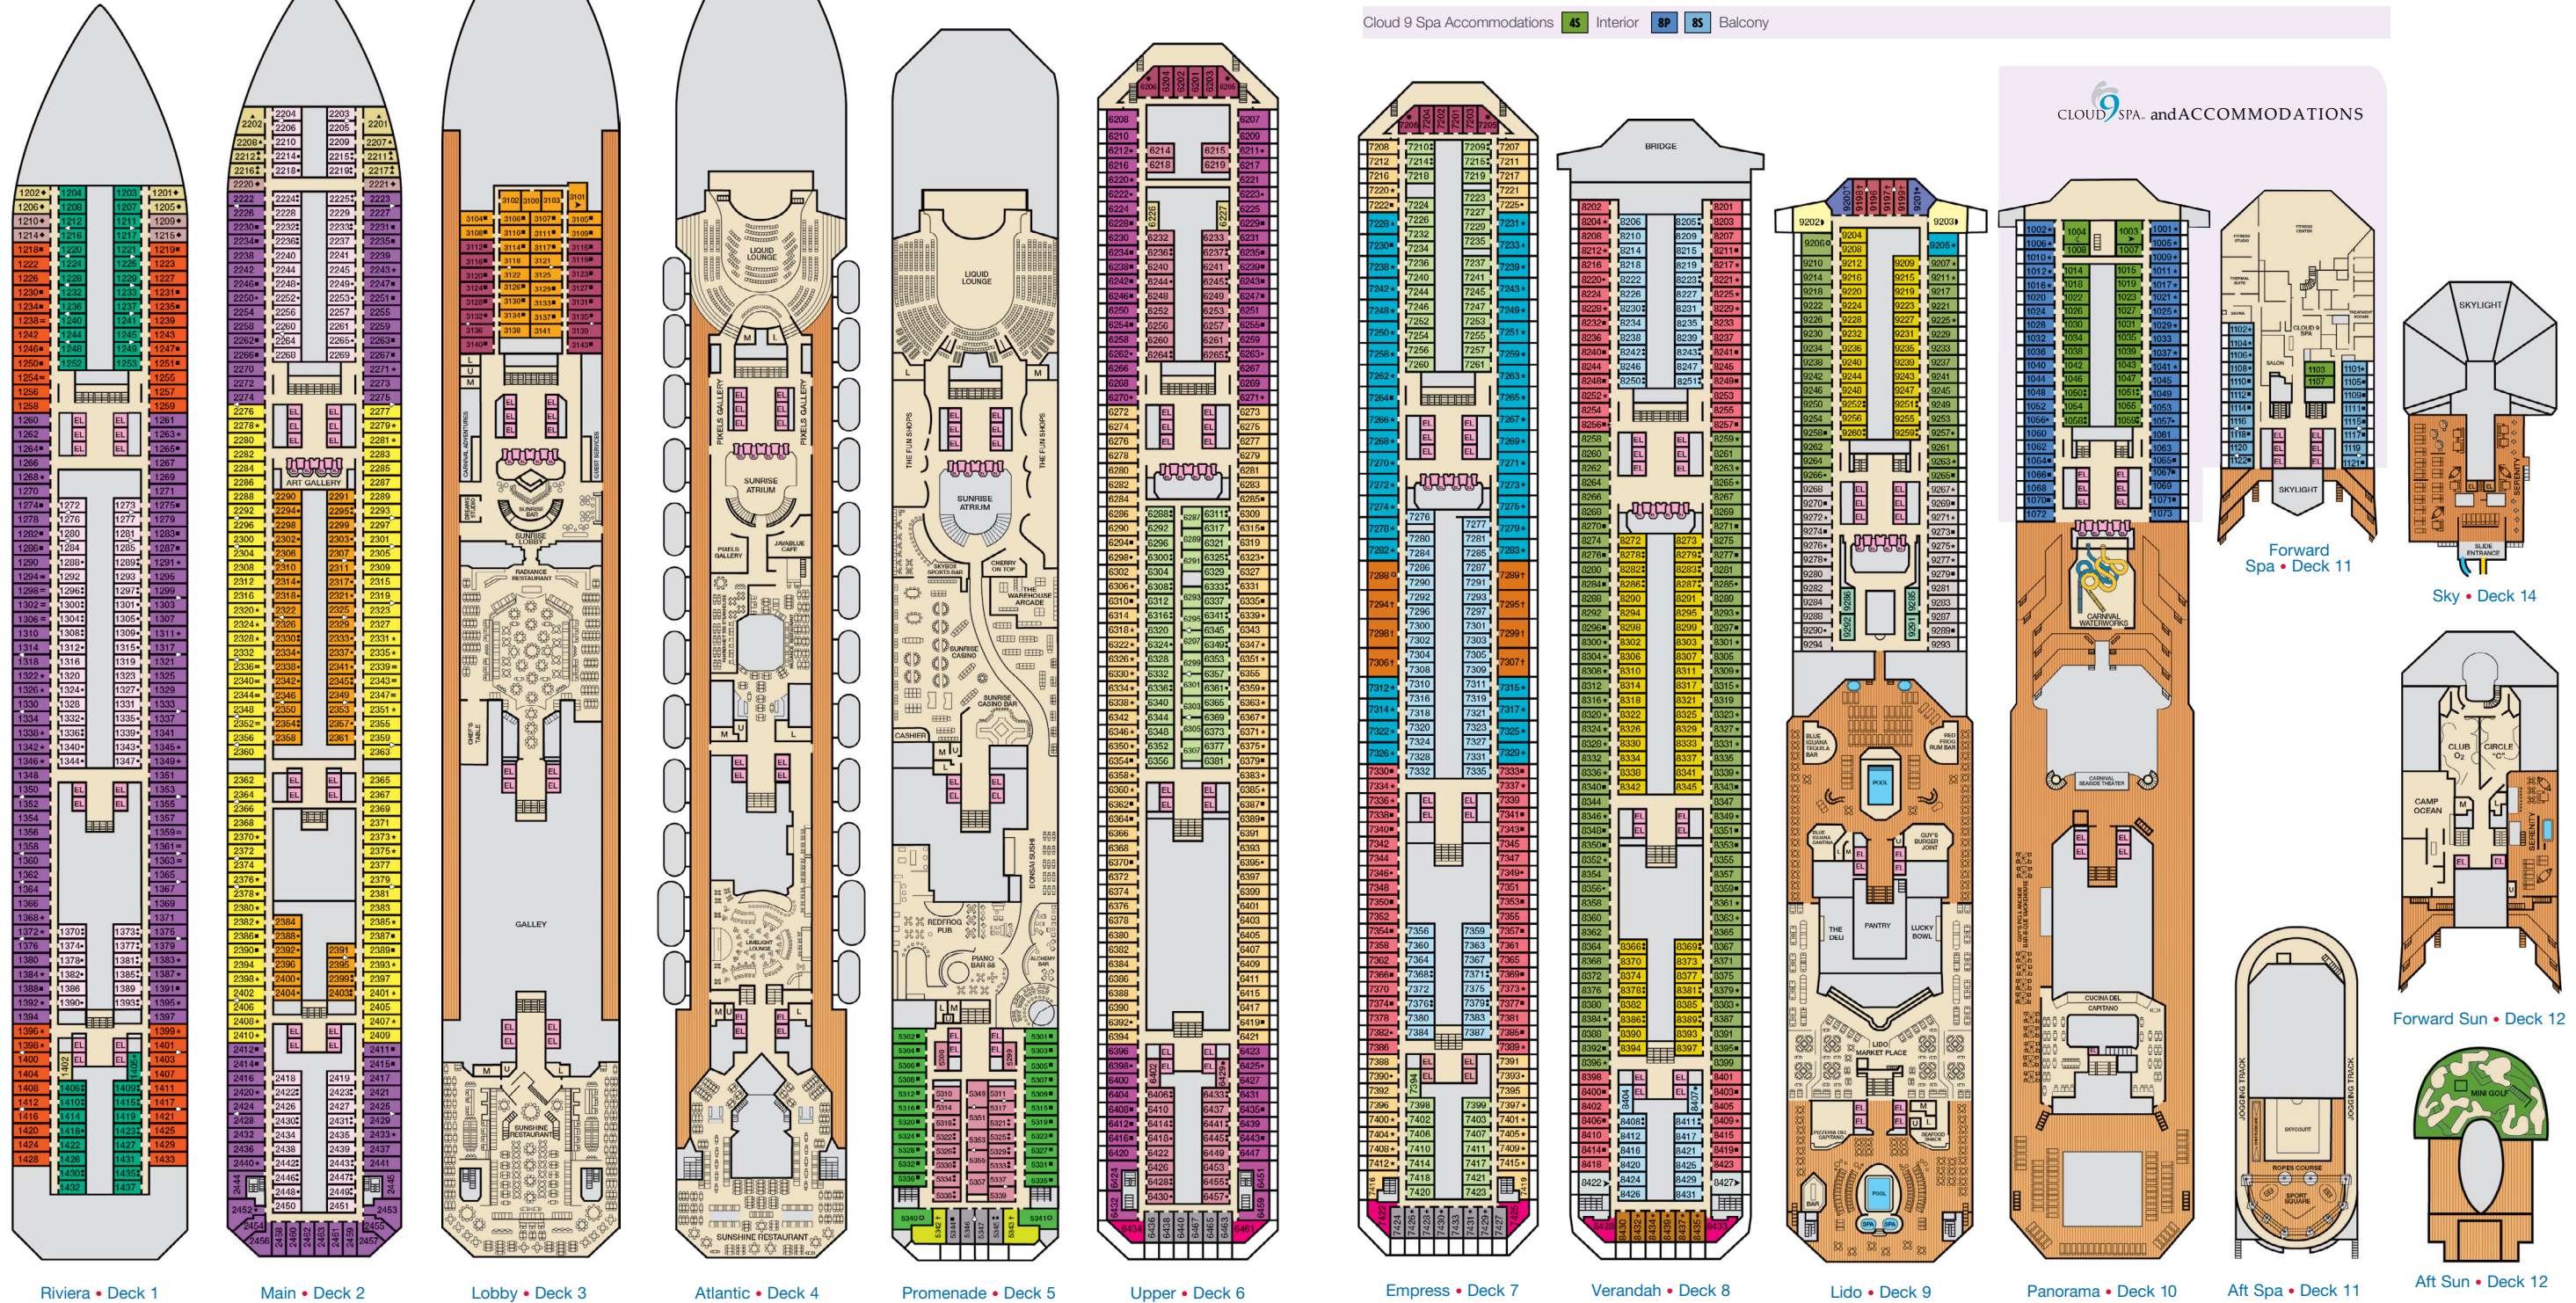

ACCOMMODATIONS SYMBOL LEGEND

- ▲ Twin Bed and Single Sofa Bed
 - ▶ King Bed does not convert to Twin Beds
 - ★ 2 Twin Beds (convert to King) and Single Sofa Bed
 - 2 Twin Beds (convert to King) and 1 Upper Pullman
 - ⊕ King Bed (does not convert to Twin Beds) and Single Sofa Bed
 - ⊖ King Bed (does not convert to Twin Beds) and 1 Upper Pullman
 - ⋮ 2 Twin Beds (convert to King) and 2 Upper Pullmans
 - 2 Twin Beds (convert to King), Single Sofa Bed and 1 Upper Pullman
 - † 2 Twin Beds (convert to King) and Double Sofa Bed
 - ▷ 2 Twin Beds (convert to King), Double Sofa Bed and 1 Lower Pullman
- = 2 Twin Beds (convert to King), Single Sofa Bed with Convertible Bunk
 - ◆ Stateroom with 2 Porthole Windows
 - ◁ Connecting staterooms (ideal for families and groups of friends)
 - * Twin beds do not convert to a King Bed.
 - U Unisex Wheelchair Accessible Restroom

- 4A 4B 4C 4D 4E 4F 4G 4S Interior staterooms:
Bed(s) do not convert to King when both Upper Pullmans in use.
- 8P Cloud 9 Spa Balconies with obstructed views: 1001, 1002.
- 6B Staterooms with obstructed views: 2428, 2429.

Gross Tonnage: 101,509 Length: 893 Feet Beam: 116 Feet
 Cruising Speed: 21 Knots Guest Capacity: 2,984 (Double Occupancy)
 Total Staff: 1,108 Registry: The Bahamas

Cloud 9 Spa Accommodations 4S Interior 8P 8S Balcony

Gross Tonnage: 101,509 Length: 893 Feet Beam: 116 Feet
Cruising Speed: 21 Knots Guest Capacity: 2,984 (Double Occupancy)
Total Staff: 1,108 Registry: The Bahamas

Riviera • Deck 1

Main • Deck 2

Lobby • Deck 3