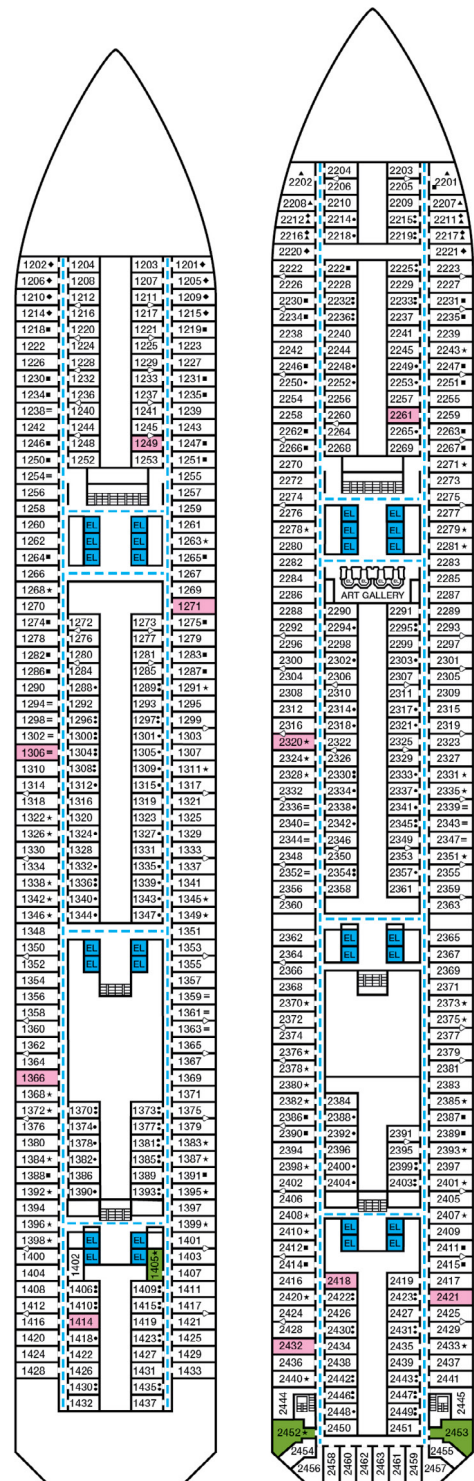

ACCOMMODATIONS SYMBOL LEGEND

- ▲ Twin Bed and Single Sofa Bed
 - ▶ King Bed does not convert to Twin Beds
 - ★ 2 Twin Beds (convert to King) and Single Sofa Bed
 - 2 Twin Beds (convert to King) and 1 Upper Pullman
 - ⊕ King Bed (does not convert to Twin Beds) and Single Sofa Bed
 - ⊖ King Bed (does not convert to Twin Beds) and 1 Upper Pullman
 - ⋮ 2 Twin Beds (convert to King) and 2 Upper Pullmans
 - 2 Twin Beds (convert to King), Single Sofa Bed and 1 Upper Pullman
 - † 2 Twin Beds (convert to King) and Double Sofa Bed
 - ▷ 2 Twin Beds (convert to King), Double Sofa Bed and 1 Lower Pullman
- = 2 Twin Beds (convert to King), Single Sofa Bed with Convertible Bunk
 - ◆ Stateroom with 2 Porthole Windows
 - ◁ Connecting staterooms (ideal for families and groups of friends)
 - * Twin beds do not convert to a King Bed.
 - U Unisex Wheelchair Accessible Restroom

Gross Tonnage: 101,509 Length: 893 Feet Beam: 116 Feet
 Cruising Speed: 21 Knots Guest Capacity: 2,984 (Double Occupancy)
 Total Staff: 1,108 Registry: The Bahamas

Cloud 9 Spa Accommodations 4S Interior 8P 8S Balcony

- Accessible Routes including Ramps
- Restrooms, Elevators, Lifts and other Accessible Areas
- Fully Accessible Staterooms (FAC)
- Fully Accessible Staterooms - Single Side Approach (FAC-SSA)
- Ambulatory Accessible Staterooms (AAC)

Gross Tonnage: 101,509 Length: 893 Feet Beam: 116 Feet
Cruising Speed: 21 Knots Guest Capacity: 2,984 (Double Occupancy)
Total Staff: 1,108 Registry: The Bahamas

Riviera • Deck 1

Main • Deck 2

Lobby • Deck 3