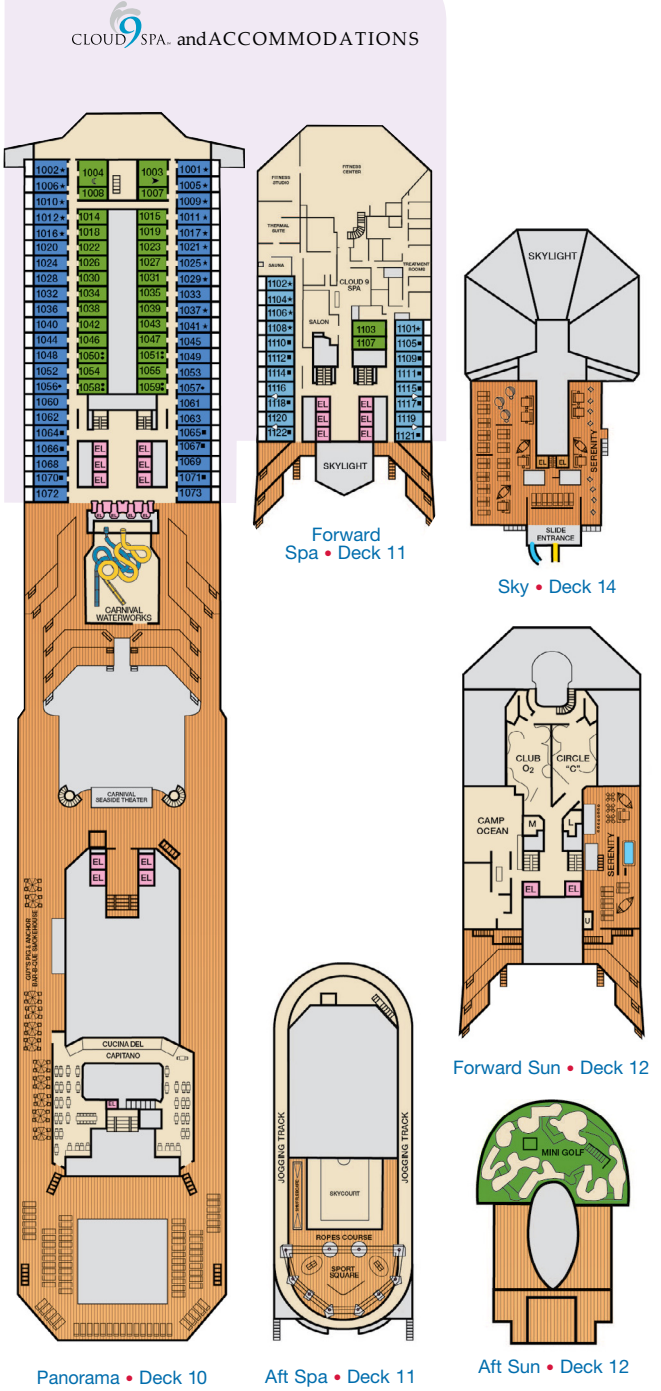

ACCOMMODATIONS SYMBOL LEGEND

- ▲ Twin Bed and Single Sofa Bed
 - ▶ King Bed does not convert to Twin Beds
 - ★ 2 Twin Beds (convert to King) and Single Sofa Bed
 - 2 Twin Beds (convert to King) and 1 Upper Pullman
 - ⊕ King Bed (does not convert to Twin Beds) and Single Sofa Bed
 - ⊖ King Bed (does not convert to Twin Beds) and 1 Upper Pullman
 - ⋮ 2 Twin Beds (convert to King) and 2 Upper Pullmans
 - 2 Twin Beds (convert to King), Single Sofa Bed and 1 Upper Pullman
 - † 2 Twin Beds (convert to King) and Double Sofa Bed
 - ▷ 2 Twin Beds (convert to King), Double Sofa Bed and 1 Lower Pullman
- = 2 Twin Beds (convert to King), Single Sofa Bed with Convertible Bunk
 - ◆ Stateroom with 2 Porthole Windows
 - ◁ Connecting staterooms (ideal for families and groups of friends)
 - * Twin beds do not convert to a King Bed.
 - U Unisex Wheelchair Accessible Restroom

CATEGORIES

- 1A Interior Upper/Lower
- PT Porthole
- 4A 4B 4C 4D 4E 4F 4G 4H Interior
- 4J Interior with Picture Window (walkway view)
- 6A 6B 6C 6D Ocean View
- 6J Scenic Ocean View
- 6K Scenic Grand Ocean View
- 8A 8B 8C 8D 8E Balcony
- 8M 8N Aft-View Extended Balcony
- 9B Premium Balcony
- 9C Premium Vista Balcony
- 0S Ocean Suite
- 0S Grand Suite
- ES Extended Balcony Grand Suite
- CS Captain's Suite

Gross Tonnage: 101,509 Length: 893 Feet Beam: 116 Feet
 Cruising Speed: 21 Knots Guest Capacity: 2,984 (Double Occupancy)
 Total Staff: 1,108 Registry: The Bahamas

Cloud 9 Spa Accommodations 4S Interior 8P 8S Balcony

- ▬ 2 Twin Beds (convert to King), Single Sofa Bed with Convertible Bunk
- ◊ Stateroom with 2 Porthole Windows
- ◊ Connecting staterooms (ideal for families and groups of friends)
- ★ Twin beds do not convert to a King Bed.
- U Unisex Wheelchair Accessible Restroom
- ⊘ All accommodations are non-smoking