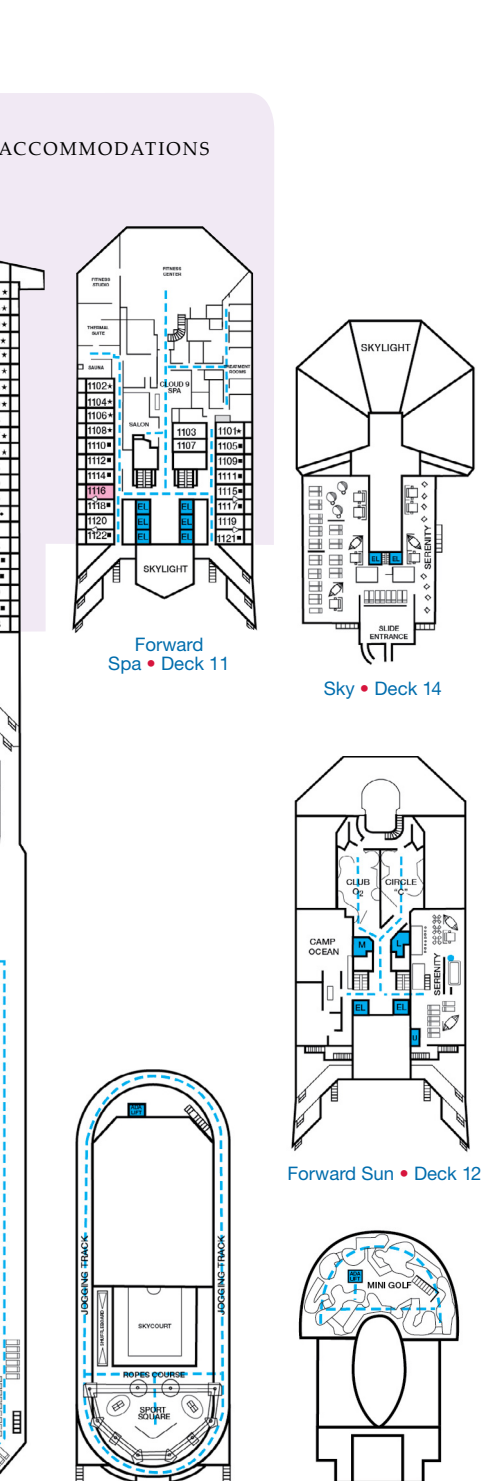

ACCOMMODATIONS SYMBOL LEGEND

- ▲ Twin Bed and Single Sofa Bed
 - ▶ King Bed does not convert to Twin Beds
 - ★ 2 Twin Beds (convert to King) and Single Sofa Bed
 - 2 Twin Beds (convert to King) and 1 Upper Pullman
 - ⊕ King Bed (does not convert to Twin Beds) and Single Sofa Bed
 - ⊖ King Bed (does not convert to Twin Beds) and 1 Upper Pullman
 - ⋮ 2 Twin Beds (convert to King) and 2 Upper Pullmans
 - 2 Twin Beds (convert to King), Single Sofa Bed and 1 Upper Pullman
 - † 2 Twin Beds (convert to King) and Double Sofa Bed
 - ▷ 2 Twin Beds (convert to King), Double Sofa Bed and 1 Lower Pullman
- = 2 Twin Beds (convert to King), Single Sofa Bed with Convertible Bunk
 - ◆ Stateroom with 2 Porthole Windows
 - ◁ Connecting staterooms (ideal for families and groups of friends)
 - * Twin beds do not convert to a King Bed.
 - U Unisex Wheelchair Accessible Restroom

- Accessible Routes including Ramps
- Restrooms, Elevators, Lifts and other Accessible Areas
- Fully Accessible Staterooms (FAC)
- Fully Accessible Staterooms - Single Side Approach (FAC-SSA)
- Ambulatory Accessible Staterooms (AAC)

Gross Tonnage: 101,509 Length: 893 Feet Beam: 116 Feet
Cruising Speed: 21 Knots Guest Capacity: 2,984 (Double Occupancy)
Total Staff: 1,108 Registry: The Bahamas

Riviera • Deck 1

Main • Deck 2

Lobby • Deck 3

Atlantic • Deck 4

Promenade • Deck 5

Upper • Deck 6

Empress • Deck 7

Verandah • Deck 8

Lido • Deck 9

Panorama • Deck 10

Aft Spa • Deck 11