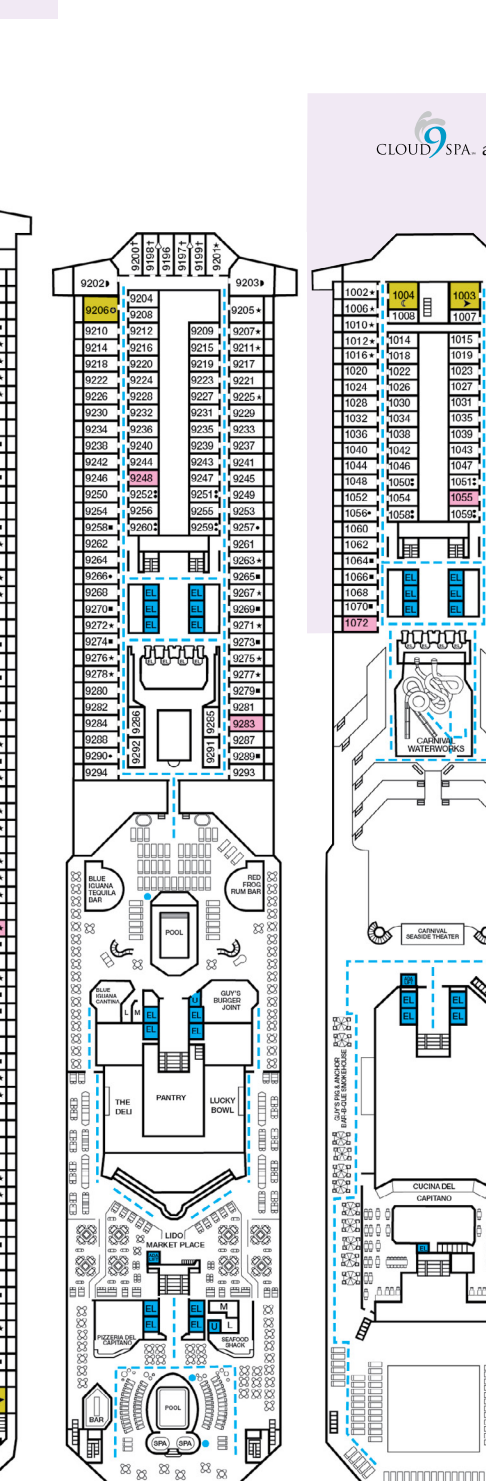

- Accessible Routes including Ramps
- Restrooms, Elevators, Lifts and other Accessible Areas
- Fully Accessible Staterooms (FAC)
- Fully Accessible Staterooms - Single Side Approach (FAC-SSA)
- Ambulatory Accessible Staterooms (AAC)

Gross Tonnage: 101,509 Length: 893 Feet Beam: 116 Feet
Cruising Speed: 21 Knots Guest Capacity: 2,984 (Double Occupancy)
Total Staff: 1,108 Registry: The Bahamas

Riviera • Deck 1

Main • Deck 2

Lobby • Deck 3

Atlantic • Deck 4

Promenade • Deck 5

Upper • Deck 6

Empress • Deck 7

Verandah • Deck 8

Lido • Deck 9

Panorama • Deck 10

Aft Spa • Deck 11

Aft Sun • Deck 12

CLOUD 9 SPA and ACCOMMODATIONS

Forward Spa • Deck 11

Sky • Deck 14

Camp Ocean

Forward Sun • Deck 12