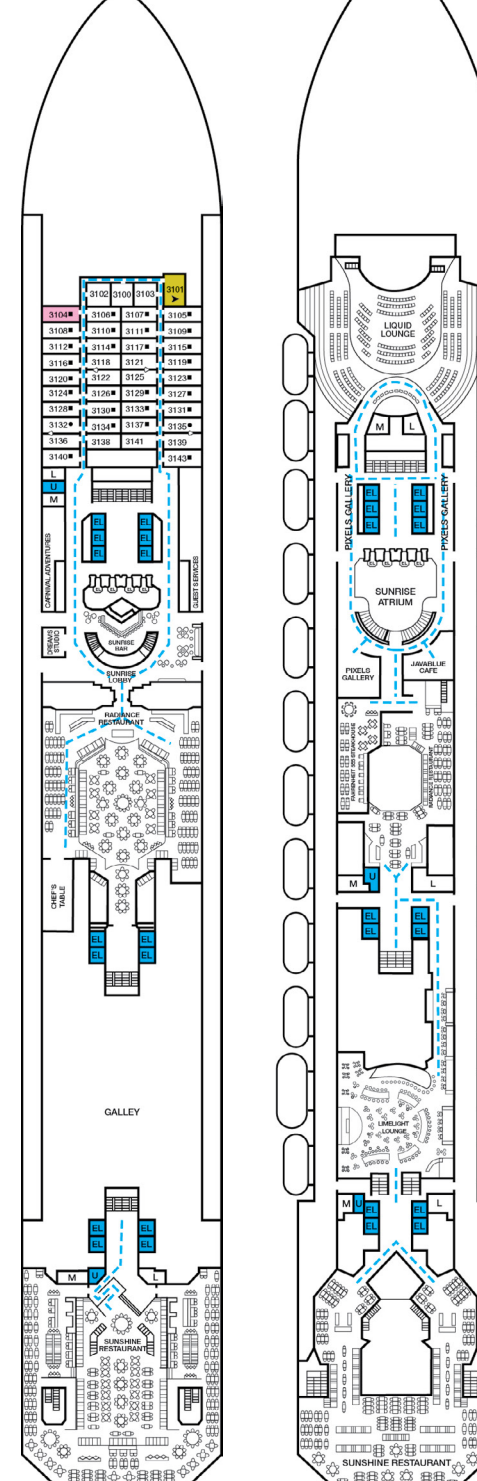

ACCOMMODATIONS SYMBOL LEGEND

- ▲ Twin Bed and Single Sofa Bed
 - ▶ King Bed does not convert to Twin Beds
 - ★ 2 Twin Beds (convert to King) and Single Sofa Bed
 - 2 Twin Beds (convert to King) and 1 Upper Pullman
 - ⊕ King Bed (does not convert to Twin Beds) and Single Sofa Bed
 - ⊖ King Bed (does not convert to Twin Beds) and 1 Upper Pullman
 - ⋮ 2 Twin Beds (convert to King) and 2 Upper Pullmans
 - 2 Twin Beds (convert to King), Single Sofa Bed and 1 Upper Pullman
 - † 2 Twin Beds (convert to King) and Double Sofa Bed
 - ▷ 2 Twin Beds (convert to King), Double Sofa Bed and 1 Lower Pullman
- = 2 Twin Beds (convert to King), Single Sofa Bed with Convertible Bunk
 - ◆ Stateroom with 2 Porthole Windows
 - ◁ Connecting staterooms (ideal for families and groups of friends)
 - * Twin beds do not convert to a King Bed.
 - U Unisex Wheelchair Accessible Restroom

Gross Tonnage: 101,509 Length: 893 Feet Beam: 116 Feet
 Cruising Speed: 21 Knots Guest Capacity: 2,984 (Double Occupancy)
 Total Staff: 1,108 Registry: The Bahamas

Cloud 9 Spa Accommodations 4S Interior 8P 8S Balcony

- Accessible Routes including Ramps
- Restrooms, Elevators, Lifts and other Accessible Areas
- Fully Accessible Staterooms (FAC)
- Fully Accessible Staterooms - Single Side Approach (FAC-SSA)
- Ambulatory Accessible Staterooms (AAC)

Gross Tonnage: 101,509 Length: 893 Feet Beam: 116 Feet
Cruising Speed: 21 Knots Guest Capacity: 2,984 (Double Occupancy)
Total Staff: 1,108 Registry: The Bahamas

Riviera • Deck 1

Main • Deck 2

Lobby • Deck 3