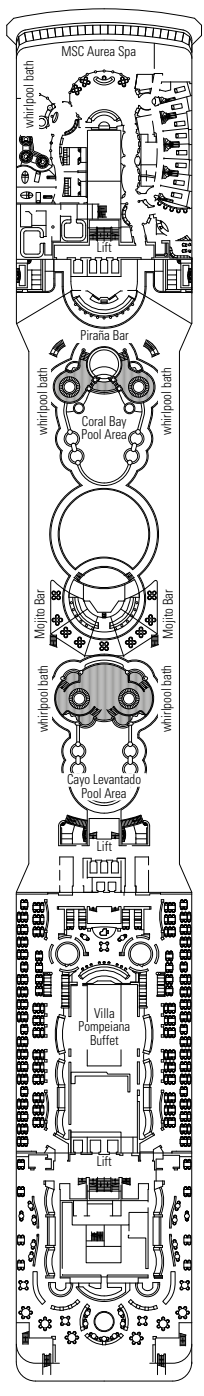

DECK 12 LEOPARDI   **DECK 13 FOSCOLO**   **DECK 14 PASCOLI**   **DECK 15 ALFIERI**   **DECK 16 SPORT**

Ship configuration, data and descriptions may be subject to change depending on the season and on the destination and must be verified at the time of booking.