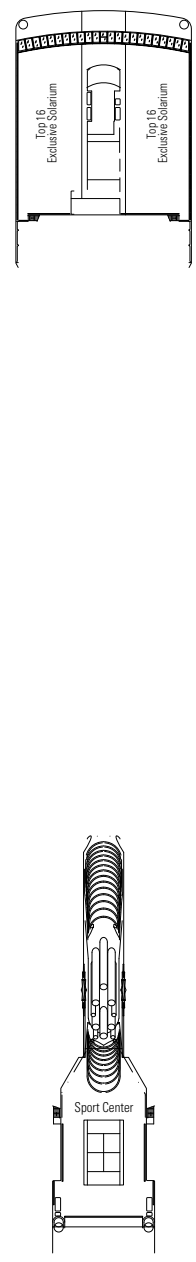

DECK 12 LEOPARDI   **DECK 13 FOSCOLO**   **DECK 14 PASCOLI**   **DECK 15 ALFIERI**   **DECK 16 SPORT**

Ship configuration, data and descriptions may be subject to change depending on the season and on the destination and must be verified at the time of booking.