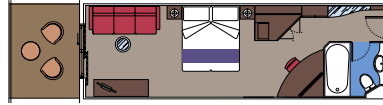

POOL

MSC AUREA SPA

CABIN TYPES

18 Suites

Suites (≈ 26 m²) with balcony (≈ 4 m²).
Double bed can be converted into two single beds.

This kind of accommodation is only available with Aurea Experience.

809 Balcony