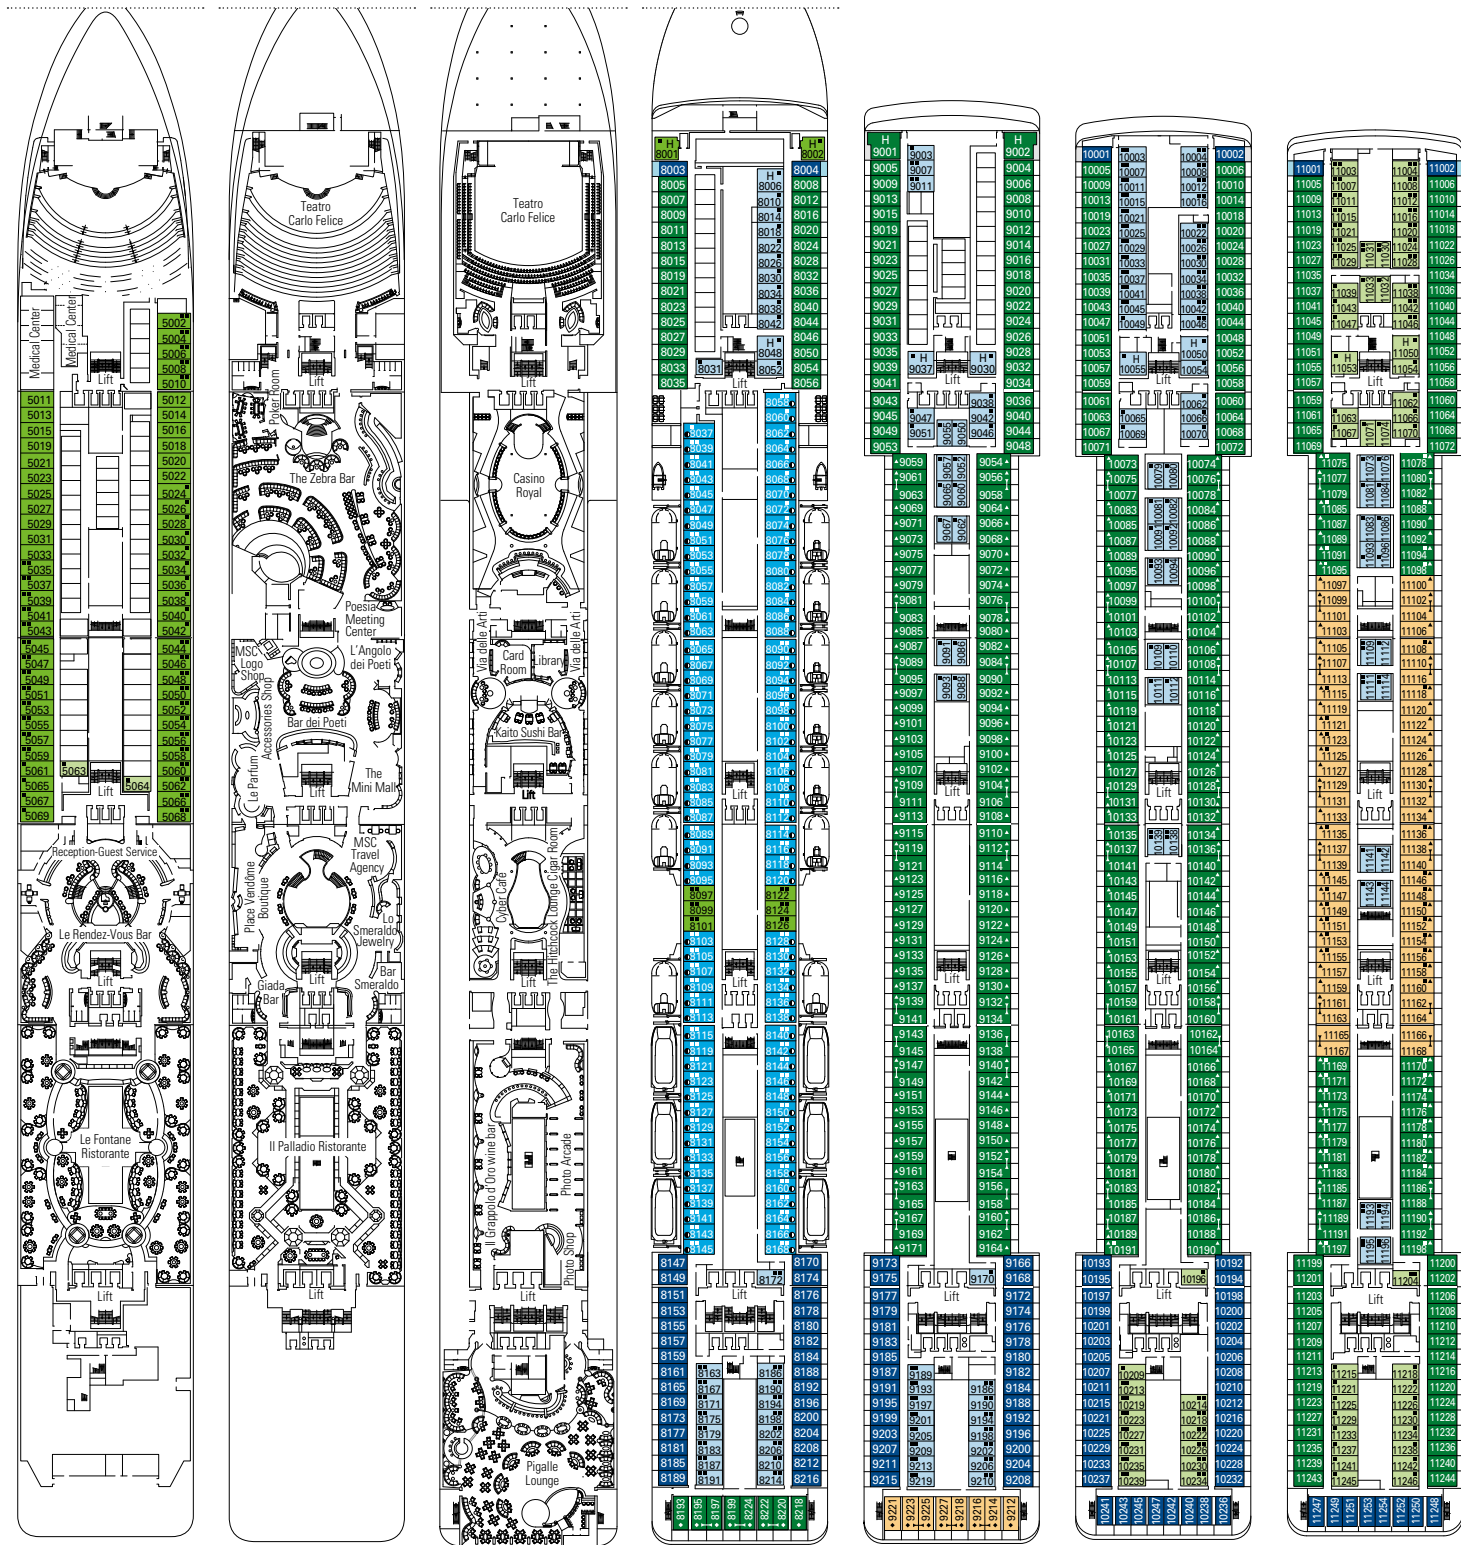

PUBLIC AREAS

COMMON SERVICES

RECEPTION-GUEST SERVICE

TECHNICAL CHARACTERISTICS OF THE SHIP

GROSS TONNAGE	92.627 tons
LENGTH / BEAM / HEIGHT	293,80 m / 32,20 m / 59,64 m
DECKS	16, incl. 13 for guests
LIFTS	13
VOLTAGE (IN CABIN)	110/220 volts
MAXIMUM SPEED	23 knots
STABILIZERS	Stabilized with 2 fins
NUMBER OF PASSENGERS	3.223
NUMBER OF CABINS	1.275, incl. 17 for guests with disabilities or reduced mobility
CREW MEMBERS	Approx. 987
POOLS	3, incl. 1 for children; 7 whirlpool baths

*Only for embarkation, disembarkation and emergencies.

**In the event of an emergency, dedicated personnel will help guests with disabilities or reduced mobility to board lifeboats.

DECK PLANS & ACCOMMODATIONS

1.275 CABINS
3.223 GUESTS

CORAL BAY

DECK 5
PETRARCA

DECK 6
DANTE

DECK 7
MANZONI

DECK 8
TASSO

DECK 9
UNGARETTI

DECK 10
CARDUCCI