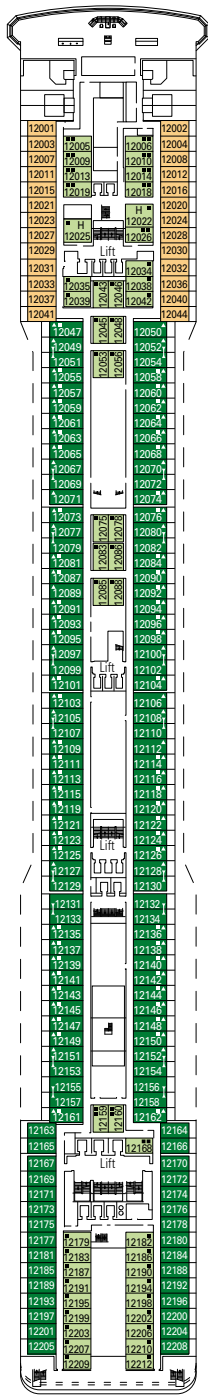

DECK 12 LEOPARDI   **DECK 13 FOSCOLO**   **DECK 14 PASCOLI**   **DECK 15 ALFIERI**   **DECK 16 SPORT**

Ship configuration, data and descriptions may be subject to change depending on the season and on the destination and must be verified at the time of booking.