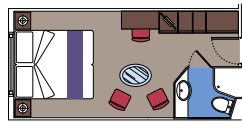

3 Cabins (≈ 28 m²) with balcony (from ≈ 5 to 7 m²) for guests with disabilities or reduced mobility. Single beds can be converted into a double bed only in cabin 15025.

This kind of accommodation is available with Bella, Fantastica and Aurea Experiences.

69 Ocean View

67 Cabins with porthole (from ≈ 16 to 17 m²).

2 Ocean View Cabins for guests with disabilities or reduced mobility (≈ 19 m²).
Double bed can be converted into two single beds.

This kind of accommodation is only available with Fantastica Experience.