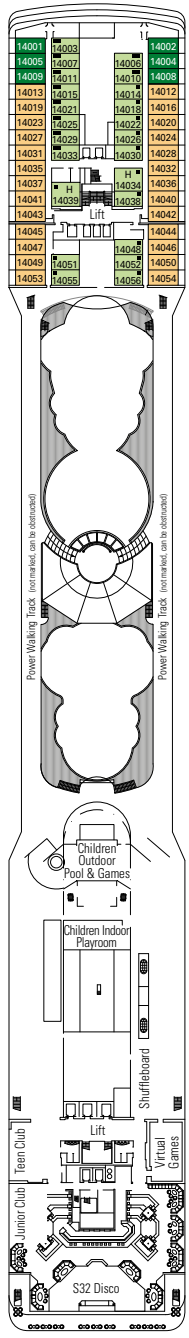

DECK 12 LEOPARDI   **DECK 13 FOSCOLO**   **DECK 14 PASCOLI**   **DECK 15 ALFIERI**   **DECK 16 SPORT**

Ship configuration, data and descriptions may be subject to change depending on the season and on the destination and must be verified at the time of booking.