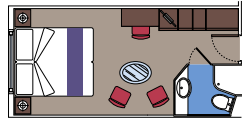

69 Ocean View

67 Cabins with porthole (from ≈ 16 to 17 m²).

2 Ocean View Cabins for guests with disabilities or reduced mobility (≈ 19 m²).
Double bed can be converted into two single beds.

This kind of accommodation is only available with Fantastica Experience.

104 Outside with Partial View

Cabins with porthole (≈ 16 m²).
Double bed can be converted into two single beds.

This kind of accommodation is only available with Bella Experience.

275 Interior

263 Interior cabins (≈ 14 m²).