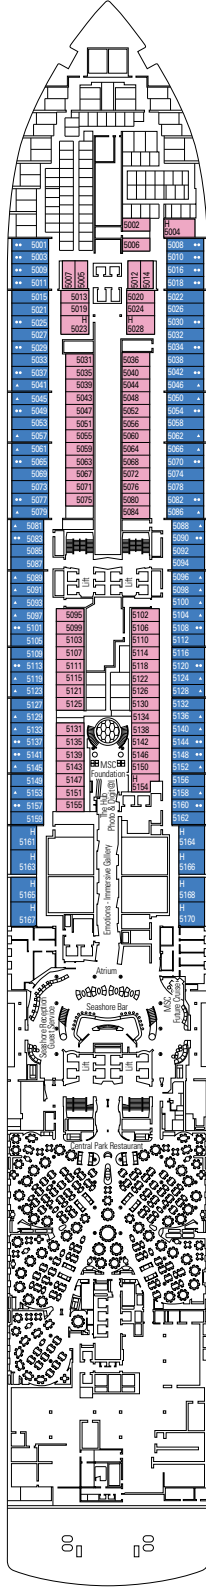

DECK 5
TORRE DE HÉRCULES