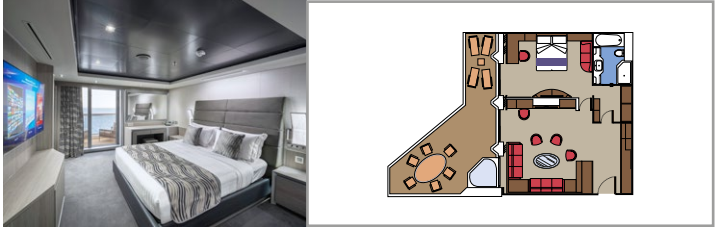

MSC YACHT CLUB RESTAURANT

MSC YACHT CLUB THE ONE POOL

INCLUDED FACILITIES

- Luxury suites with premium interiors
- Some Suites have balcony with private whirlpool
- Spacious wardrobe
- Comfortable double bed or single beds (on request)
- Bathroom with shower and/or bathtub, vanity area with hairdryer
- Interactive TV, telephone, safe, mini bar and air conditioning
- Wifi connection included

MSC YACHT CLUB ROYAL SUITE YC3

 ≈62
  ≈33
  16
  4

- › Balcony with private whirlpool bath and dining table
- › Separate living area and dining room
- › Walk-in wardrobes

MSC YACHT CLUB DELUXE GRAND SUITE YCP

- › Sitting area with sofa
- › Spacious wardrobe

MSC YACHT CLUB INTERIOR SUITE YIN

 ≈21
  16-19
  2

- › Spacious wardrobe

The images are representative only. Size, layout and furniture may vary (within the same cabin category).

 Cabin size (m²)

 Balcony size (m²)

 Deck location

 Accommodating up to

SUITE AUREA

INCLUDED FACILITIES

- Some Suites have balcony with private whirlpool
- Sitting area with sofa
- Spacious wardrobe
- Comfortable double bed or single beds (on request)
- Bathroom with shower or bathtub, vanity area with hairdryer
- Interactive TV, telephone, safe, minibar and air conditioning
- Wifi connection available (for a fee)