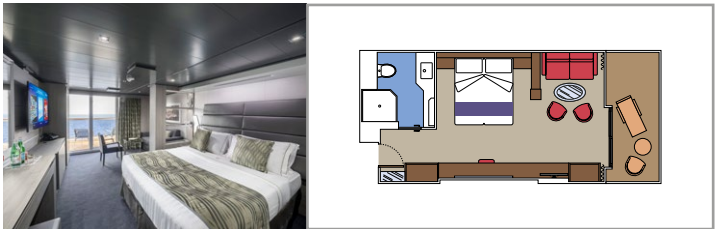

MSC YACHT CLUB RESTAURANT

MSC YACHT CLUB THE ONE POOL

INCLUDED FACILITIES

- Luxury suites with premium interiors
- Some Suites have balcony with private whirlpool
- Spacious wardrobe
- Comfortable double bed or single beds (on request)
- Bathroom with shower and/or bathtub, vanity area with hairdryer
- Interactive TV, telephone, safe, mini bar and air conditioning
- Wifi connection included

MSC YACHT CLUB ROYAL SUITE YC3

 ≈62
  ≈33
  16
  4

- › Balcony with private whirlpool bath and dining table
- › Separate living area and dining room
- › Walk-in wardrobes

MSC YACHT CLUB DELUXE GRAND SUITE YCP

- › Sitting area with sofa
- › Spacious wardrobe

MSC YACHT CLUB INTERIOR SUITE YIN

 ≈21
  16-19
  2

- › Spacious wardrobe

The images are representative only. Size, layout and furniture may vary (within the same cabin category).

 Cabin size (m²)

 Balcony size (m²)

 Deck location

 Accommodating up to

SUITE AUREA

INCLUDED FACILITIES

- Some Suites have balcony with private whirlpool
- Sitting area with sofa
- Spacious wardrobe
- Comfortable double bed or single beds (on request)
- Bathroom with shower or bathtub, vanity area with hairdryer
- Interactive TV, telephone, safe, minibar and air conditioning
- Wifi connection available (for a fee)