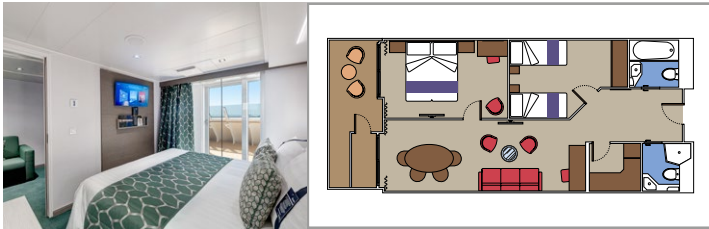

- › Sitting area with sofa
- › Spacious wardrobe

MSC YACHT CLUB INTERIOR SUITE YIN

 ≈21
  16-19
  2

- › Spacious wardrobe

The images are representative only. Size, layout and furniture may vary (within the same cabin category).

 Cabin size (m²)

 Balcony size (m²)

 Deck location

 Accommodating up to

SUITE AUREA

INCLUDED FACILITIES

- Some Suites have balcony with private whirlpool
- Sitting area with sofa
- Spacious wardrobe
- Comfortable double bed or single beds (on request)
- Bathroom with shower or bathtub, vanity area with hairdryer
- Interactive TV, telephone, safe, minibar and air conditioning
- Wifi connection available (for a fee)

TWO-BEDROOM GRAND SUITE AUREA

SD

 ≈49
  ≈17
  11-14
  6

- › Sitting area with sofa or separate living area
- › Two bathrooms, one with bathtub and one with shower, vanity areas with hairdryers
- › 2 bedrooms, one with double bed and one with two single beds
- › Walk-in wardrobe

GRAND SUITE AUREA

SX

 ≈35-49
  ≈10-21
  9-13
  5

- › Sitting area with sofa or separate living area
- › Walk-in wardrobe

PREMIUM SUITE AUREA WITH WHIRLPOOL

SLW

 ≈28
  ≈7
  9-15
  5

- › Balcony with private whirlpool bath
- › Sitting area with sofa
- › Spacious wardrobe