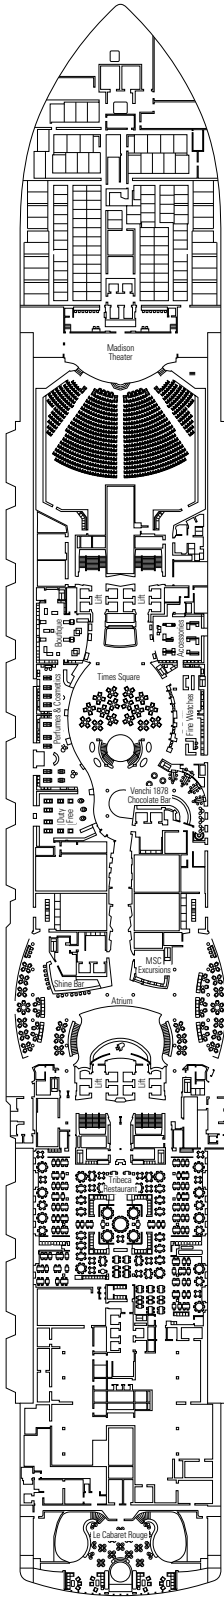

DECK 6
GREEN POINT