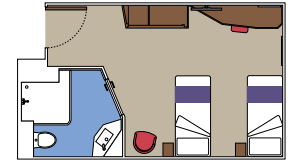

 Cabin size (m²)

 Balcony size (m²)

 Deck location

 Accommodating up to

FACILITIES FOR GUESTS WITH DISABILITIES OR REDUCED MOBILITY

BALCONY CABIN FOR GUESTS WITH DISABILITIES OR REDUCED MOBILITY

MSC YACHT CLUB

Available in:

- › **MSC Yacht Club Deluxe Grand Suite (YCP)**
cabin size 33m²; balcony size 25m²; deck 19
- › **MSC Yacht Club Deluxe Suite (YC1)**
cabin size 33m²; balcony size 25m²; deck 18
- › **MSC Yacht Club Interior Suite (YIN)**
cabin size 21m²; deck 16-19

BALCONY

COMING SOON

Available in:

- › **Balcony Aurea (BA)**
cabin size 26m²; balcony size 14m²; best ship location
- › **Deluxe Balcony**
cabin size 26m²; balcony size 7m²;
(BR4) top deck location (deck 15); **(BR3)** high deck location (deck 13-14)
(BR2) Medium deck location (deck 11-12); **(BR1)** low deck location (deck 10)

OCEAN VIEW

Available in:

- › **Deluxe Ocean View (OR1)**
cabin size 26m²; low deck location (deck 5)

INTERIOR

Available in:

- › **Deluxe Interior (IR2)**
cabin size 16-21m²; deck 5-15

Some cabins for guests with disabilities or reduced mobility have twin beds that can't be converted into double beds. The images are representative only; the size, layout and furniture may vary (within the same cabin category).