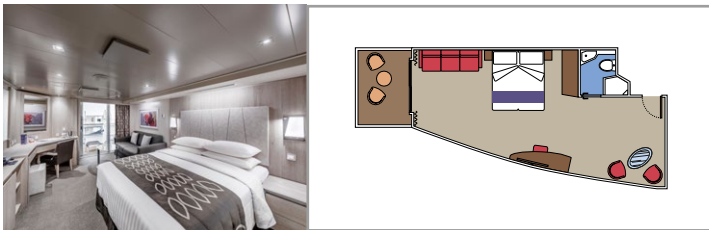

PREMIUM SUITE AUREA

SL1

≈26-32
≈9-14
9-15
4

- › Sitting area with sofa
- › Spacious wardrobe