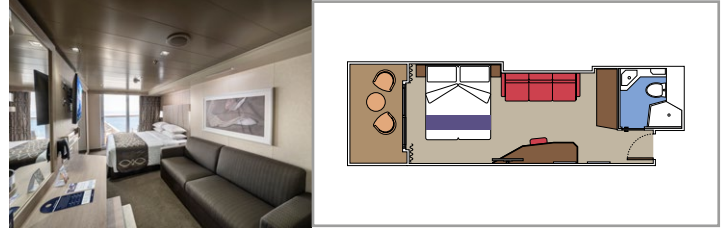

 Cabin size (m²)

 Balcony size (m²)

 Deck location

 Accommodating up to

SUITE AUREA

INCLUDED FACILITIES

- Some Suites have balcony with private whirlpool
- Sitting area with sofa
- Spacious wardrobe
- Comfortable double bed or single beds (on request)
- Bathroom with shower or bathtub, vanity area with hairdryer
- Interactive TV, telephone, safe, minibar and air conditioning
- Wifi connection available (for a fee)

 Balcony size (m²)

 Deck location

 Accommodating up to

BALCONY

INCLUDED FACILITIES

- Balcony*
- Sitting area with sofa
- Comfortable double bed or single beds (on request)
- Bathroom with shower or bathtub, vanity area with hairdryer
- Interactive TV, telephone, safe, minibar and air conditioning
- Wifi connection available (for a fee)

*Some cabins have a metal balcony front, instead of glass.

BALCONY AUREA

BA

 ≈17
  ≈5-9
  9-15
  4

› Best ship position

DELUXE BALCONY

BR4

 ≈17
  ≈5-6
  15
  4

 Balcony size (m²)

 Deck location

 Accommodating up to

OCEAN VIEW

INCLUDED FACILITIES

- Window with sea view
- Comfortable double bed or single beds (on request)
- Bathroom with shower, vanity area with hairdryer
- Interactive TV, telephone, safe, minibar and air conditioning
- Wifi connection available (for a fee)