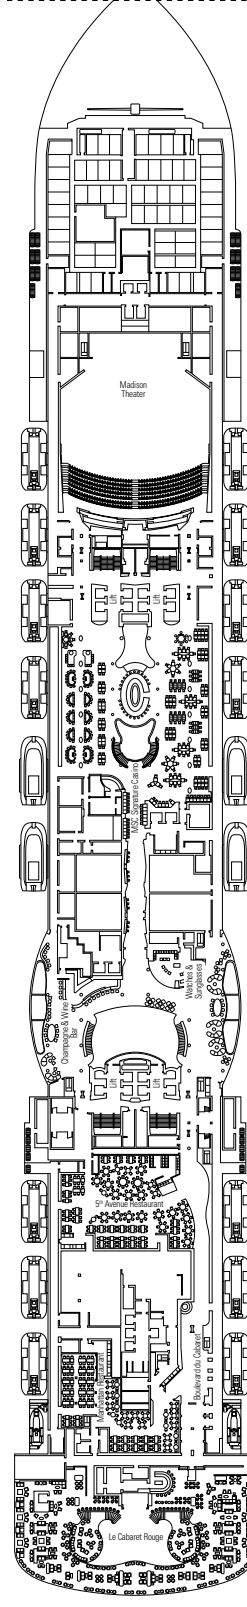

DECK 7
NUGGET POINT