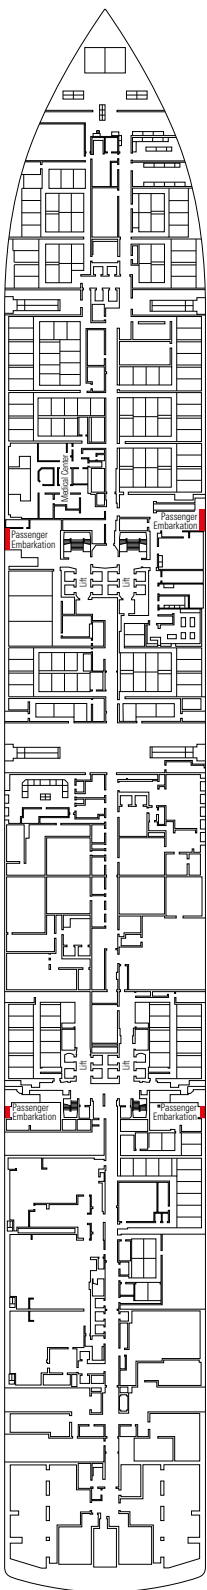

DECK 4
FAROL DA BARRA