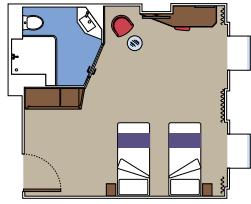

 Cabin size (m²)

 Balcony size (m²)

 Deck location

 Accommodating up to

SUITE AUREA

INCLUDED FACILITIES

- Some Suites have balcony with private whirlpool
- Sitting area with sofa
- Spacious wardrobe
- Comfortable double bed or single beds (on request)
- Bathroom with shower or bathtub, vanity area with hairdryer
- Interactive TV, telephone, safe, minibar and air conditioning
- Wifi connection available (for a fee)

Available in:

- › **MSC Yacht Club Deluxe Grand Suite (YCP)**
cabin size 33m²; balcony size 25m²; deck 19
- › **MSC Yacht Club Deluxe Suite (YC1)**
cabin size 33m²; balcony size 25m²; deck 18
- › **MSC Yacht Club Interior Suite (YIN)**
cabin size 21m²; deck 16-19

BALCONY

COMING SOON

Available in:

- › **Balcony Aurea (BA)**
cabin size 26m²; balcony size 14m²; best ship location
- › **Deluxe Balcony**
cabin size 26m²; balcony size 7m²;
(BR4) top deck location (deck 15); **(BR3)** high deck location (deck 13-14)
(BR2) Medium deck location (deck 11-12); **(BR1)** low deck location (deck 10)

OCEAN VIEW

Available in:

- › **Deluxe Ocean View (OR1)**
cabin size 26m²; low deck location (deck 5)

INTERIOR

Available in:

- › **Deluxe Interior (IR2)**
cabin size 16-21m²; deck 5-15

Some cabins for guests with disabilities or reduced mobility have twin beds that can't be converted into double beds. The images are representative only; the size, layout and furniture may vary (within the same cabin category).