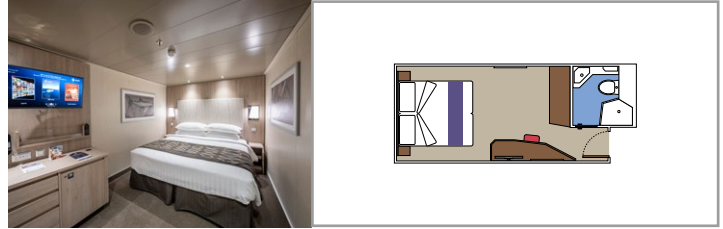

DELUXE INTERIOR

IR2

≈14-16
11-15
4

› Medium deck location