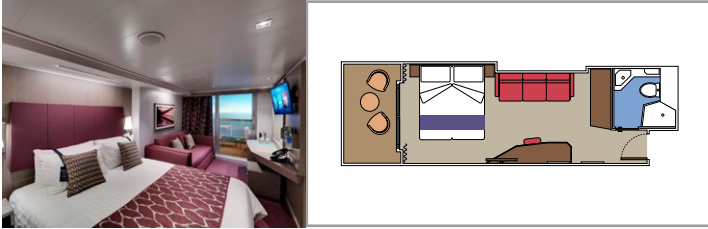

BALCONY

INCLUDED FACILITIES

- Balcony*
- Sitting area with sofa
- Comfortable double bed or single beds (on request)
- Bathroom with shower or bathtub, vanity area with hairdryer
- Interactive TV, telephone, safe, minibar and air conditioning
- Wifi connection available (for a fee)

*Some cabins have a metal balcony front, instead of glass.

BALCONY AUREA

BA

≈17
≈5-9
9-15
4

› Best ship position