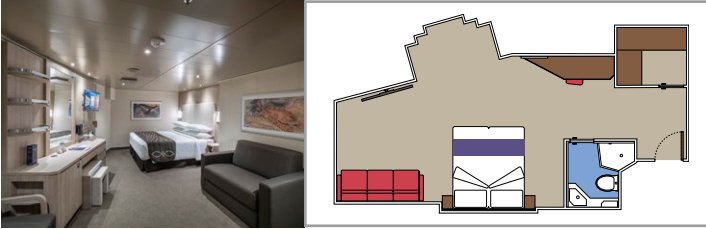

 Cabin size (m²)

 Balcony size (m²)

 Deck location

 Accommodating up to

SUITE AUREA

INCLUDED FACILITIES

- Some Suites have balcony with private whirlpool
- Sitting area with sofa
- Spacious wardrobe
- Comfortable double bed or single beds (on request)
- Bathroom with shower or bathtub, vanity area with hairdryer
- Interactive TV, telephone, safe, minibar and air conditioning
- Wifi connection available (for a fee)

 Balcony size (m²)

 Deck location

 Accommodating up to

OCEAN VIEW

INCLUDED FACILITIES

- Window with sea view
- Comfortable double bed or single beds (on request)
- Bathroom with shower, vanity area with hairdryer
- Interactive TV, telephone, safe, minibar and air conditioning
- Wifi connection available (for a fee)

 Accommodating up to

INTERIOR

INCLUDED FACILITIES

Comfortable double bed or single beds (on request)*

Bathroom with shower, vanity area with hairdryer

Interactive TV, telephone, safe, minibar and air conditioning

Wifi connection available (for a fee)

* Some cabins for guests with disabilities or reduced mobility have twin beds that can't be converted into double beds.

PREMIUM INTERIOR

IL1

 ≈28
  10
  5

DELUXE INTERIOR