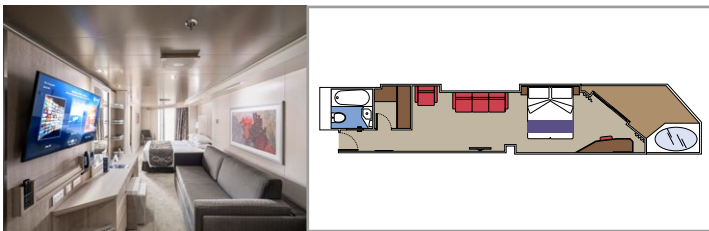

 Cabin size (m²)

 Balcony size (m²)

 Deck location

 Accommodating up to

SUITE AUREA

INCLUDED FACILITIES

- Some Suites have balcony with private whirlpool
- Sitting area with sofa
- Spacious wardrobe
- Comfortable double bed or single beds (on request)
- Bathroom with shower or bathtub, vanity area with hairdryer
- Interactive TV, telephone, safe, minibar and air conditioning
- Wifi connection available (for a fee)

GRAND SUITE AUREA

SX

 ≈35-49
  ≈10-21
  9-13
  5

- › Sitting area with sofa or separate living area
- › Walk-in wardrobe

PREMIUM SUITE AUREA WITH WHIRLPOOL

SLW

 ≈28
  ≈7
  9-15
  5

- › Balcony with private whirlpool bath
- › Sitting area with sofa
- › Spacious wardrobe