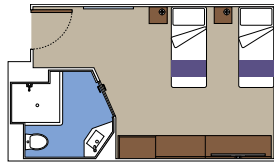

 Cabin size (m²)

 Balcony size (m²)

 Deck location

 Accommodating up to

SUITE AUREA

INCLUDED FACILITIES

- Some Suites have balcony with private whirlpool
- Sitting area with sofa
- Spacious wardrobe
- Comfortable double bed or single beds (on request)
- Bathroom with shower or bathtub, vanity area with hairdryer
- Interactive TV, telephone, safe, minibar and air conditioning
- Wifi connection available (for a fee)

 Balcony size (m²)

 Deck location

 Accommodating up to

BALCONY

INCLUDED FACILITIES

- Balcony*
- Sitting area with sofa
- Comfortable double bed or single beds (on request)
- Bathroom with shower or bathtub, vanity area with hairdryer
- Interactive TV, telephone, safe, minibar and air conditioning
- Wifi connection available (for a fee)

 Cabin size (m²)

 Balcony size (m²)

 Deck location

 Accommodating up to

FACILITIES FOR GUESTS WITH DISABILITIES OR REDUCED MOBILITY

BALCONY CABIN FOR GUESTS WITH DISABILITIES OR REDUCED MOBILITY

MSC YACHT CLUB

Available in:

- › **MSC Yacht Club Deluxe Grand Suite (YCP)**
cabin size 33m²; balcony size 25m²; deck 19
- › **MSC Yacht Club Deluxe Suite (YC1)**
cabin size 33m²; balcony size 25m²; deck 18
- › **MSC Yacht Club Interior Suite (YIN)**
cabin size 21m²; deck 16-19