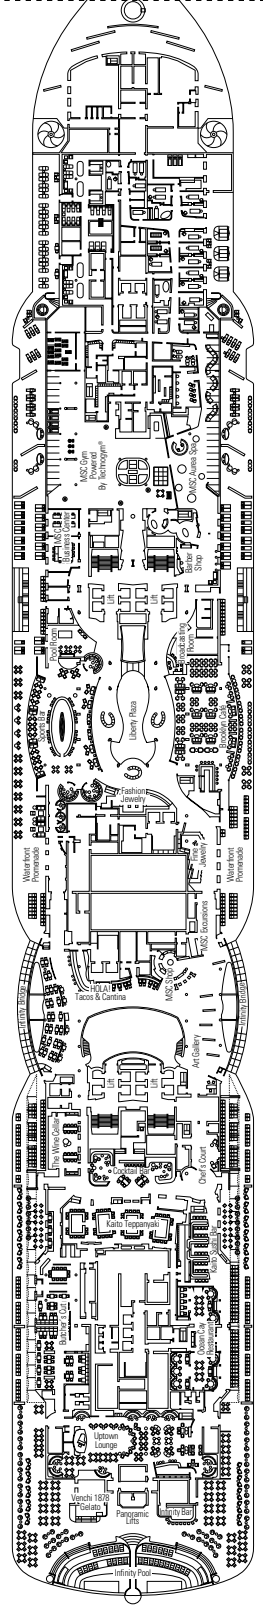

DECK 8
OCEAN CAY