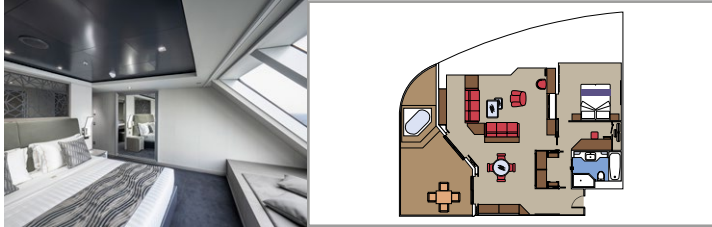

INCLUDED FACILITIES

- Luxury suites with premium interiors
- Some Suites have balcony with private whirlpool
- Spacious wardrobe
- Comfortable double bed or single beds (on request)
- Bathroom with shower and/or bathtub, vanity area with hairdryer
- Interactive TV, telephone, safe, mini bar and air conditioning
- Wifi connection included

MSC YACHT CLUB OWNER'S SUITE YC4

≈98
≈25
19
4

- › Large balcony with private whirlpool bath and outdoor living area
- › Separate living area and dining room
- › Walk-in wardrobe and luggage storage
- › Panoramic glass wall