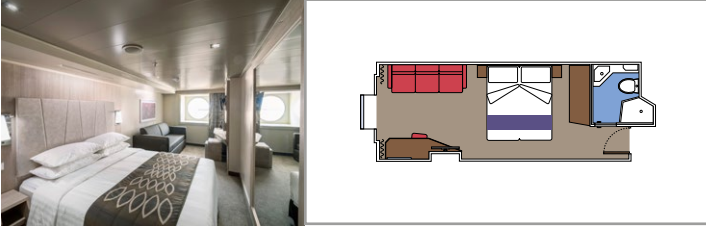

OCEAN VIEW

INCLUDED FACILITIES

- Window with sea view
- Comfortable double bed or single beds (on request)
- Bathroom with shower, vanity area with hairdryer
- Interactive TV, telephone, safe, minibar and air conditioning
- Wifi connection available (for a fee)

DELUXE OCEAN VIEW

OR1

≈17 5 4

› Low deck location

The images are representative only. Size, layout and furniture may vary (within the same cabin category).

Cabin size (m²)

Balcony size (m²)

Deck location

Accommodating up to