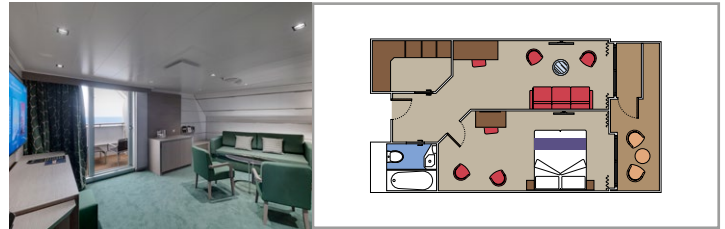

 Cabin size (m²)

 Balcony size (m²)

 Deck location

 Accommodating up to

SUITE AUREA

INCLUDED FACILITIES

- Some Suites have balcony with private whirlpool
- Sitting area with sofa
- Spacious wardrobe
- Comfortable double bed or single beds (on request)
- Bathroom with shower or bathtub, vanity area with hairdryer
- Interactive TV, telephone, safe, minibar and air conditioning
- Wifi connection available (for a fee)

TWO-BEDROOM GRAND SUITE AUREA

SD

 ≈49
  ≈17
  11-14
  6

- › Sitting area with sofa or separate living area
- › Two bathrooms, one with bathtub and one with shower, vanity areas with hairdryers
- › 2 bedrooms, one with double bed and one with two single beds
- › Walk-in wardrobe

GRAND SUITE AUREA

SX

 ≈35-49
  ≈10-21
  9-13
  5

- › Sitting area with sofa or separate living area
- › Walk-in wardrobe

PREMIUM SUITE AUREA WITH WHIRLPOOL

SLW

 ≈28
  ≈7
  9-15
  5

- › Balcony with private whirlpool bath
- › Sitting area with sofa
- › Spacious wardrobe