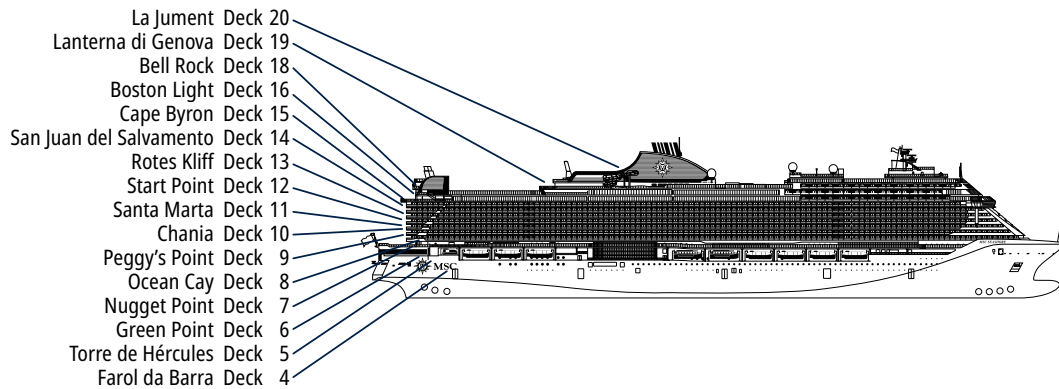

MSC SEASHORE

TECHNICAL SHEET

TECHNICAL CHARACTERISTICS OF THE SHIP

LONG ISLAND POOL

TECHNICAL CHARACTERISTICS OF THE SHIP

GROSS TONNAGE	169.400 tons
LENGTH / BEAM / HEIGHT	339 m / 41 m / 74 m
SURFACE AREA	450.000 m ² , included 36.800 m ² public areas
PUBLIC AREA RATIO	7,6 m ² per passenger
DECKS	20, included 15 for guests
LIFTS	33, included 19 for guests (incl. 2 panoramics)
VOLTAGE (IN CABIN)	110/220 volts
MAXIMUM SPEED	21,8 knots
STABILISERS	Stabilised with 2 fins
NUMBER OF PASSENGERS	5.877
NUMBER OF CABINS	2.270, included 74 for guests with disabilities or reduced mobility
CREW MEMBERS	Approx. 1.648
POOLS	5, included 1 with sliding roof and 1 for the MSC Yacht Club
WHIRLPOOLS	2 whirlpool baths with up to 20 seats, 2 for the MSC Yacht Club, 28 Suites and 2 Royal Suites with private whirlpool bath
ENVIRONMENTAL TECHNOLOGY	AWT-Advanced Water Treatment, Energy Saving & Monitoring System, scrubber and exhaust gas treatment, LED Light technology