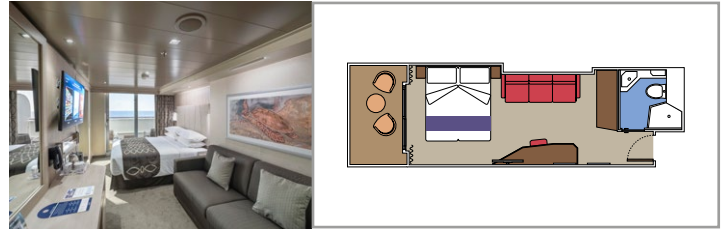

DELUXE BALCONY

BR2

≈16-17
≈5-6
11-12
4

› Medium deck location