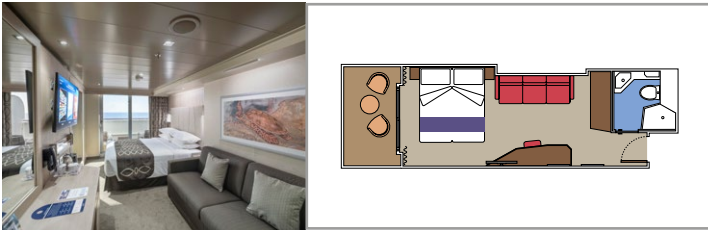

DELUXE BALCONY

BR1

≈16-17
≈5-9
9-10
4

› Low deck location

The images are representative only. Size, layout and furniture may vary (within the same cabin category).

Cabin size (m²)

Balcony size (m²)

Deck location

Accommodating up to