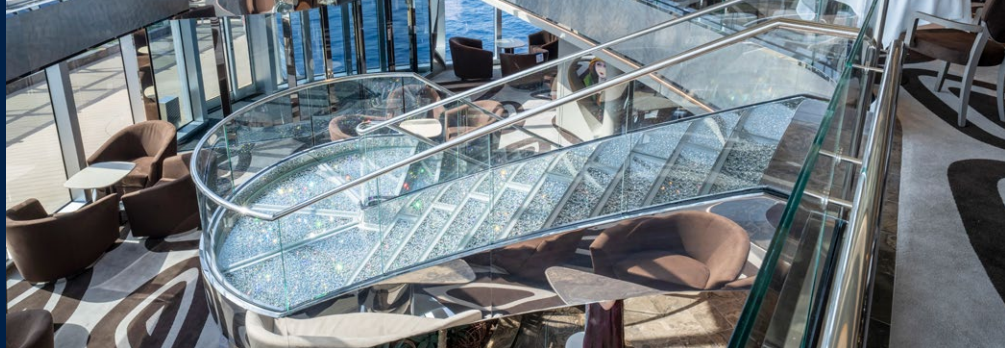

 Accommodating up to

TOP SAIL LOUNGE

MSC YACHT CLUB

MSC YACHT CLUB	Exclusive services	Seats	Surface (m ²)	Deck
CONCIERGE AREA	Reception with 24-hour concierge service			16 Boston Light
MSC AUREA SPA	Priority lift access to MSC Aurea Spa, 2 dedicated massage rooms		380	8 Ocean Cay
131 SUITES WITH BUTLER SERVICE	24-hour butler service			16 Boston Light 18 Bell Rock 19 Lanterna di Genova
TOP SAIL LOUNGE	Panoramic lounge, indoor and outdoor bar	128	588	16 Boston Light
MSC YACHT CLUB RESTAURANT	Exclusive restaurant	180	330	18 Bell Rock
MSC YACHT CLUB GRILL & BAR	Grill buffet and bar	56		
MSC YACHT CLUB THE ONE POOL	Outdoor pool and outdoor whirlpool bath	219	2.024	20 La Jument
MSC YACHT CLUB SUNDECK & POOL	Solarium and swimming pool area	427		