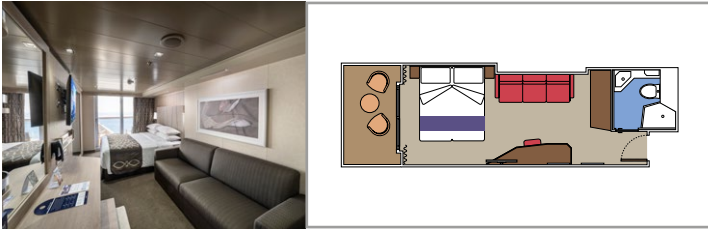

DELUXE BALCONY

BR3

≈16-17
≈5-6
13-14
4

› High deck location