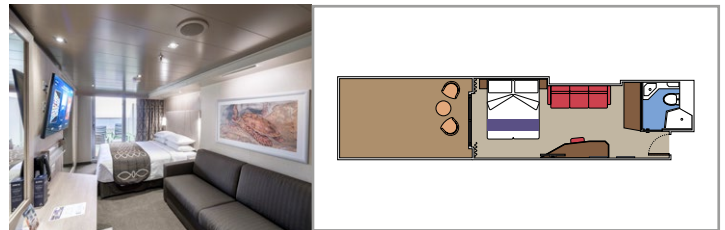

 Cabin size (m²)

 Balcony size (m²)

 Deck location

 Accommodating up to

SUITE AUREA

INCLUDED FACILITIES

- Some Suites have balcony with private whirlpool
- Sitting area with sofa
- Spacious wardrobe
- Comfortable double bed or single beds (on request)
- Bathroom with shower or bathtub, vanity area with hairdryer
- Interactive TV, telephone, safe, minibar and air conditioning
- Wifi connection available (for a fee)

GRAND SUITE AUREA

SX

 ≈35-49
  ≈10-21
  9-13
  5

- › Sitting area with sofa or separate living area
- › Walk-in wardrobe

PREMIUM SUITE AUREA WITH WHIRLPOOL

SLW

 ≈28
  ≈7
  9-15
  5

- › Balcony with private whirlpool bath
- › Sitting area with sofa
- › Spacious wardrobe

JUNIOR SUITE AUREA

SM

 ≈17
  ≈16
  9
  4

- › Sitting area with sofa
- › Spacious wardrobe

The images are representative only. Size, layout and furniture may vary (within the same cabin category).

 Cabin size (m²)

 Balcony size (m²)

 Deck location

 Accommodating up to

BALCONY

INCLUDED FACILITIES

- Balcony*
- Sitting area with sofa
- Comfortable double bed or single beds (on request)
- Bathroom with shower or bathtub, vanity area with hairdryer
- Interactive TV, telephone, safe, minibar and air conditioning
- Wifi connection available (for a fee)