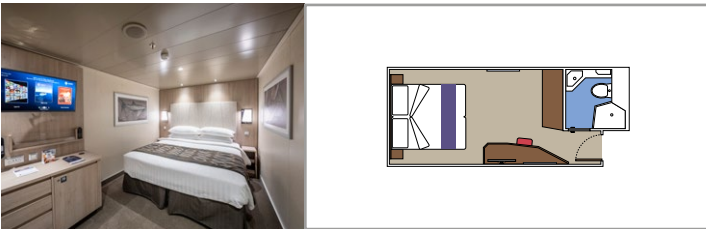

DELUXE INTERIOR

IR1

≈14
5-10
4

› Low deck location

The images are representative only. Size, layout and furniture may vary (within the same cabin category).

Cabin size (m²)

Balcony size (m²)

Deck location

Accommodating up to