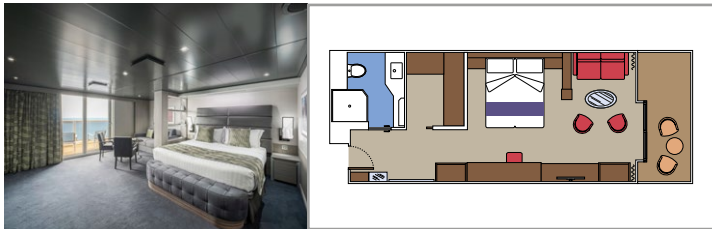

MSC YACHT CLUB DELUXE GRAND SUITE YCP

≈31-43
≈8-21
16-19
5

- › Located on the top deck (except cabins 18019, 18018, 16027 and 16020).
- › Spacious balcony
- › Living area
- › Walk-in wardrobe